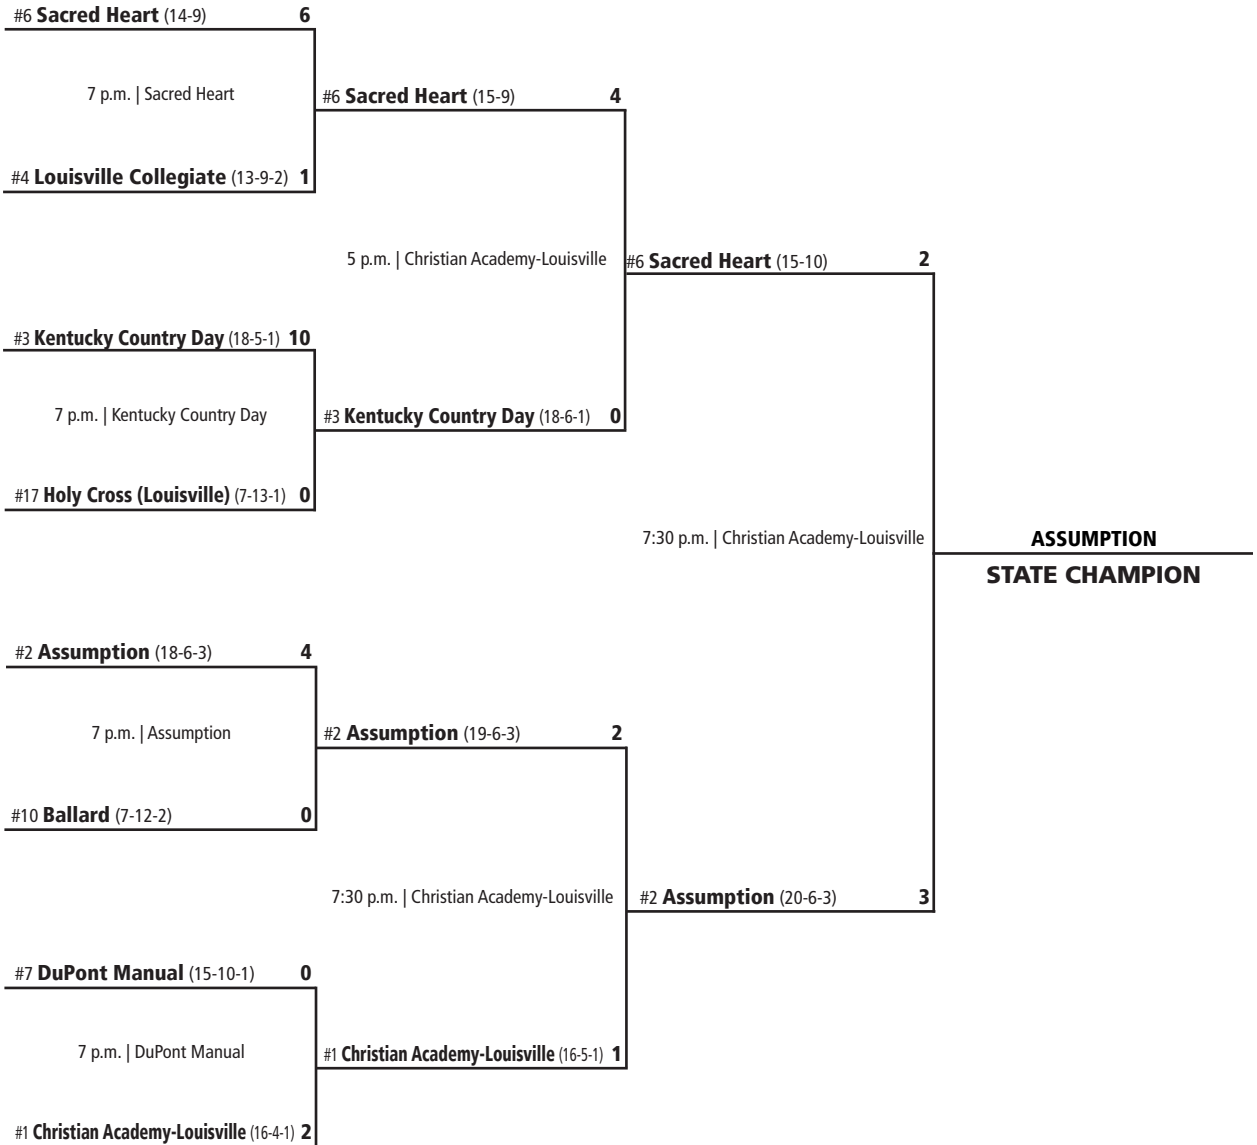

2024 KHSAA FIELD HOCKEY STATE TOURNAMENT

PRESENTED BY UK HEALTHCARE

CAMPUS SITES • OCT. 24 / CHRISTIAN ACADEMY-LOUISVILLE • OCT. 26-28

CAMPUS SITES

Thursday, Oct. 24

Quarterfinals

Sacred Heart 6, Louisville Collegiate 1
Kentucky Country Day 10, Holy Cross (Louisville) 0
Assumption 4, Ballard 0
Christian Academy-Louisville 2, DuPont Manual 0

CHRISTIAN ACADEMY-LOUISVILLE

Saturday, Oct. 26

Semifinals

Sacred Heart 4, Kentucky Country Day 0
Assumption 2, Christian Academy-Louisville 1

Monday, Oct. 28

Championship

Assumption 3, Sacred Heart 2