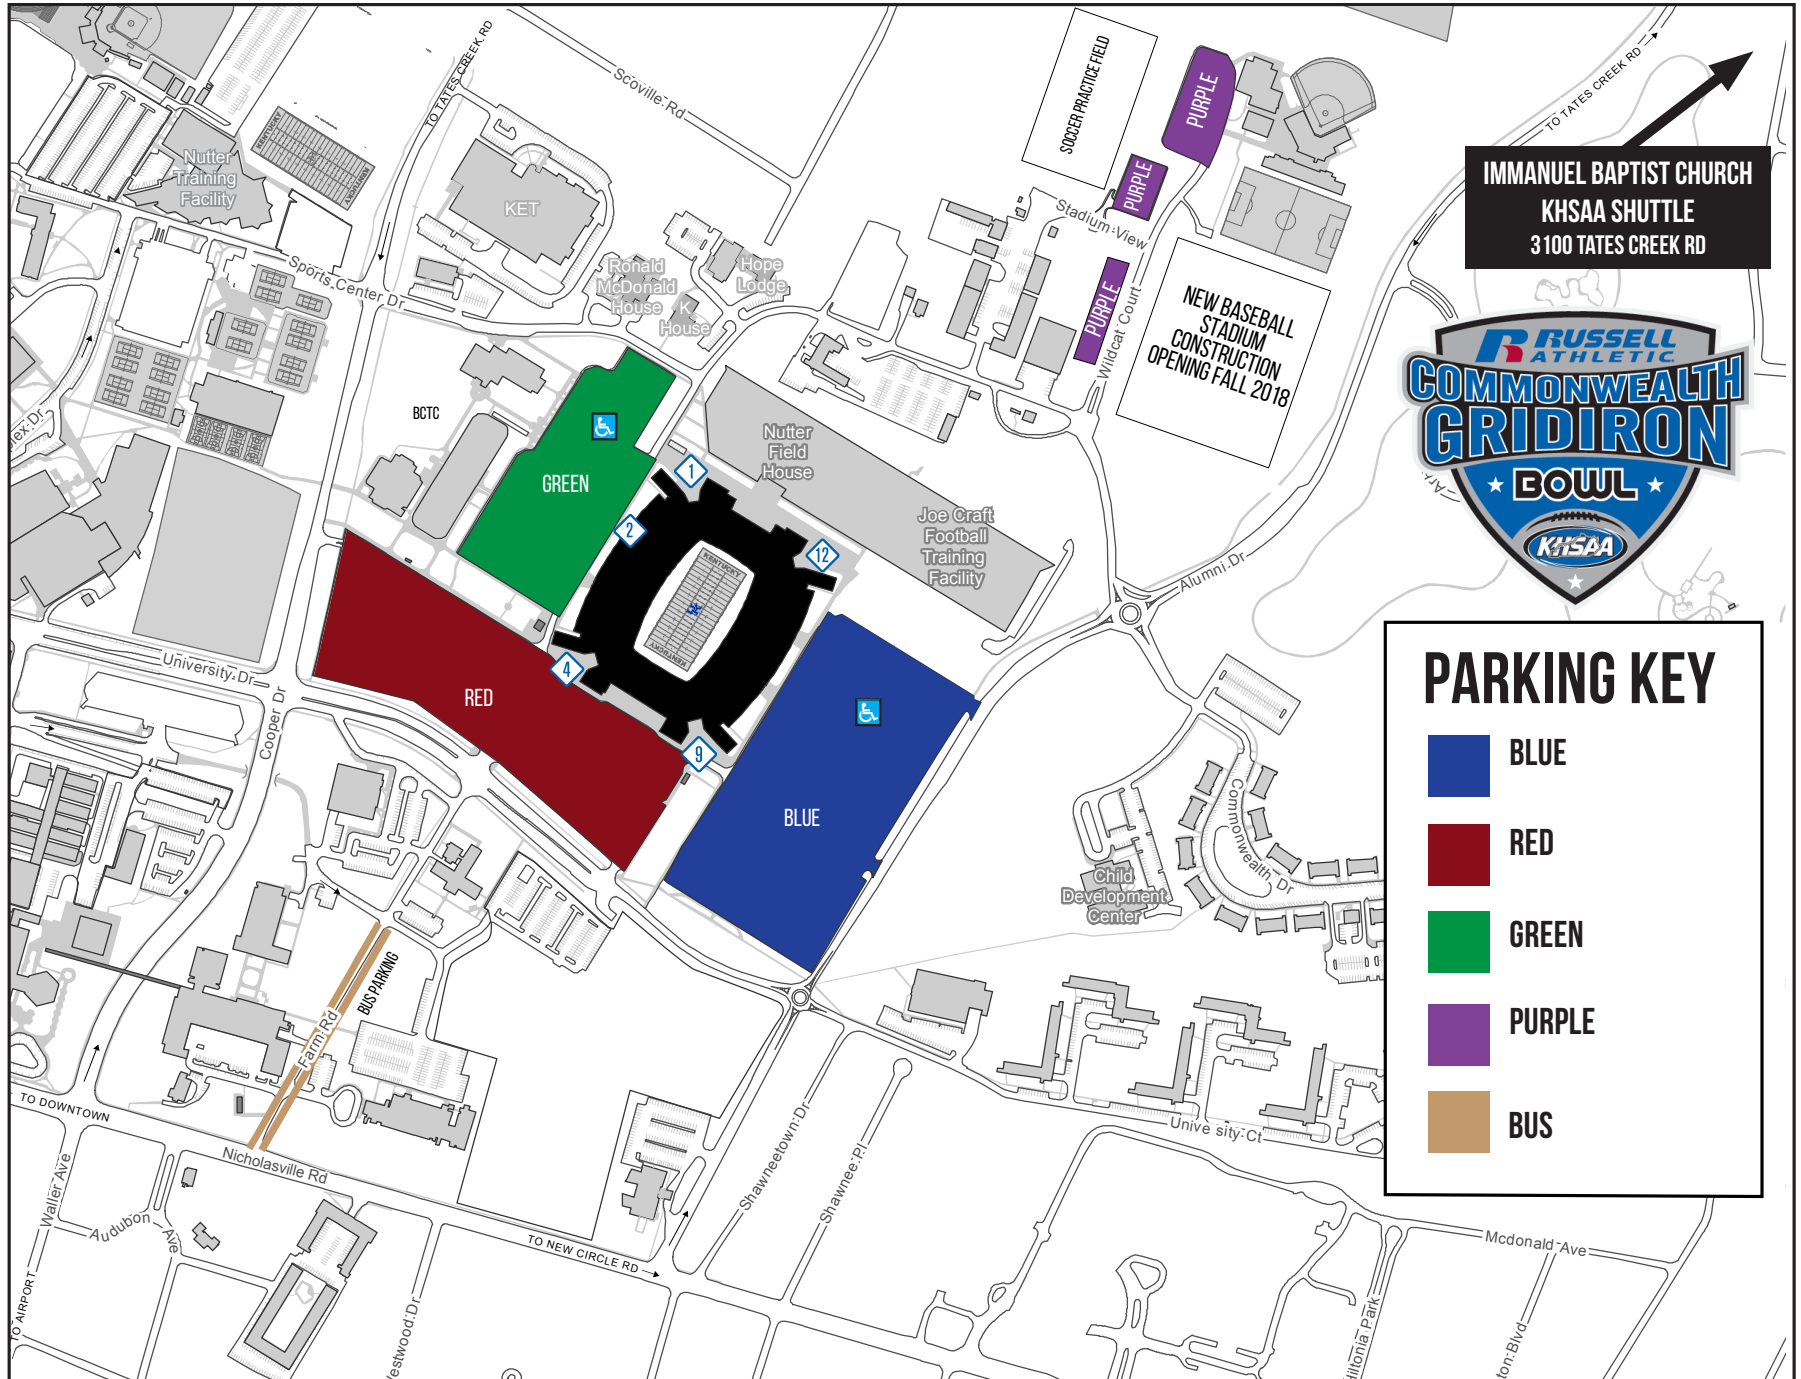

# FRIDAY, DECEMBER 1, 2017 - KHSAA PARKING MAP

**IMMANUEL BAPTIST CHURCH  
KHSAA SHUTTLE  
3100 TATES CREEK RD**

### PARKING KEY

- BLUE
- RED
- GREEN
- PURPLE
- BUS