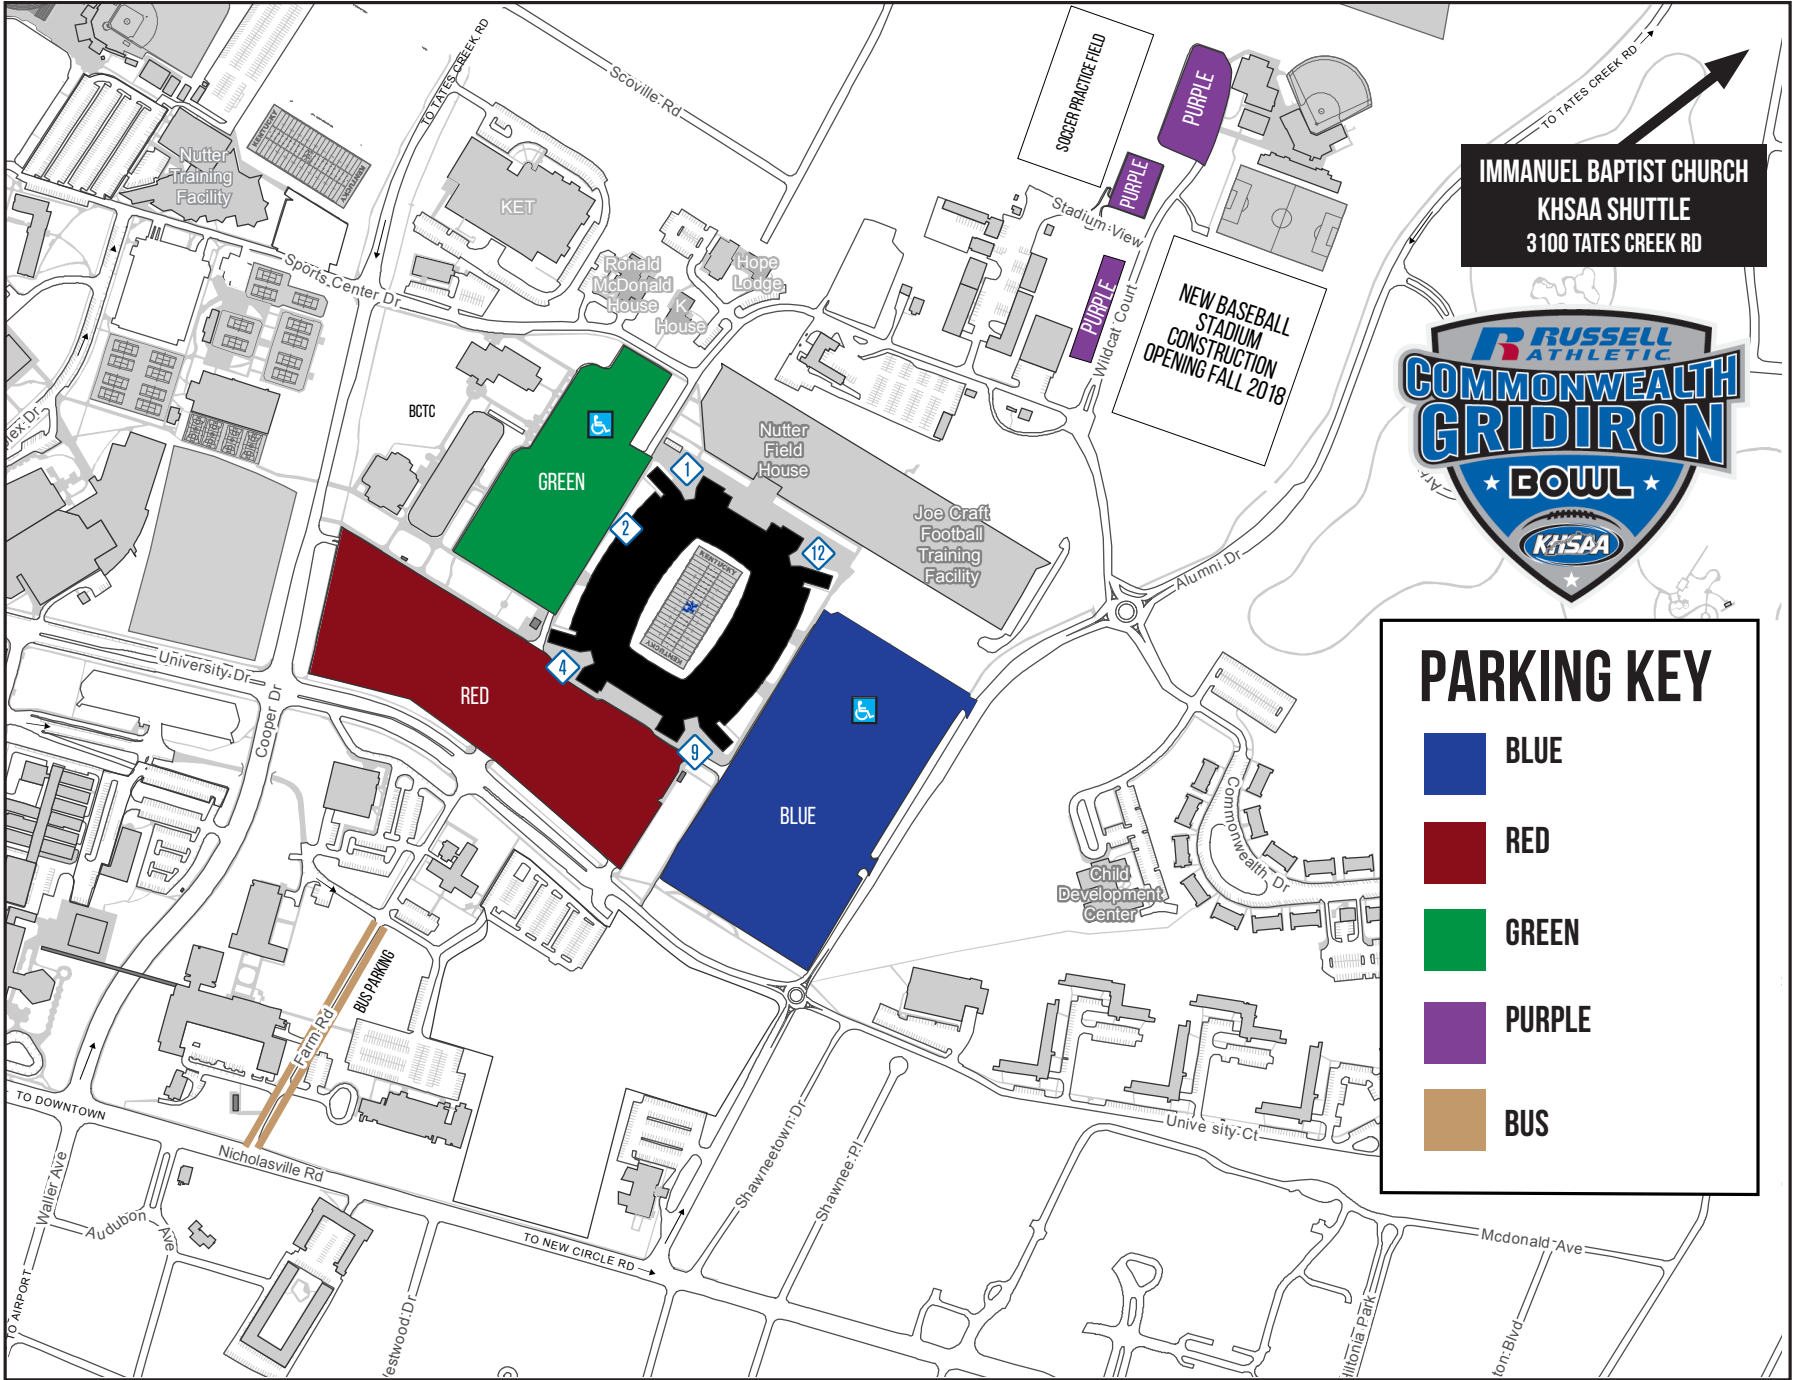

FRIDAY, DECEMBER 1, 2017 - KHSAA PARKING MAP

**IMMANUEL BAPTIST CHURCH
KHSAA SHUTTLE
3100 TATES CREEK RD**

PARKING KEY

- BLUE
- RED
- GREEN
- PURPLE
- BUS