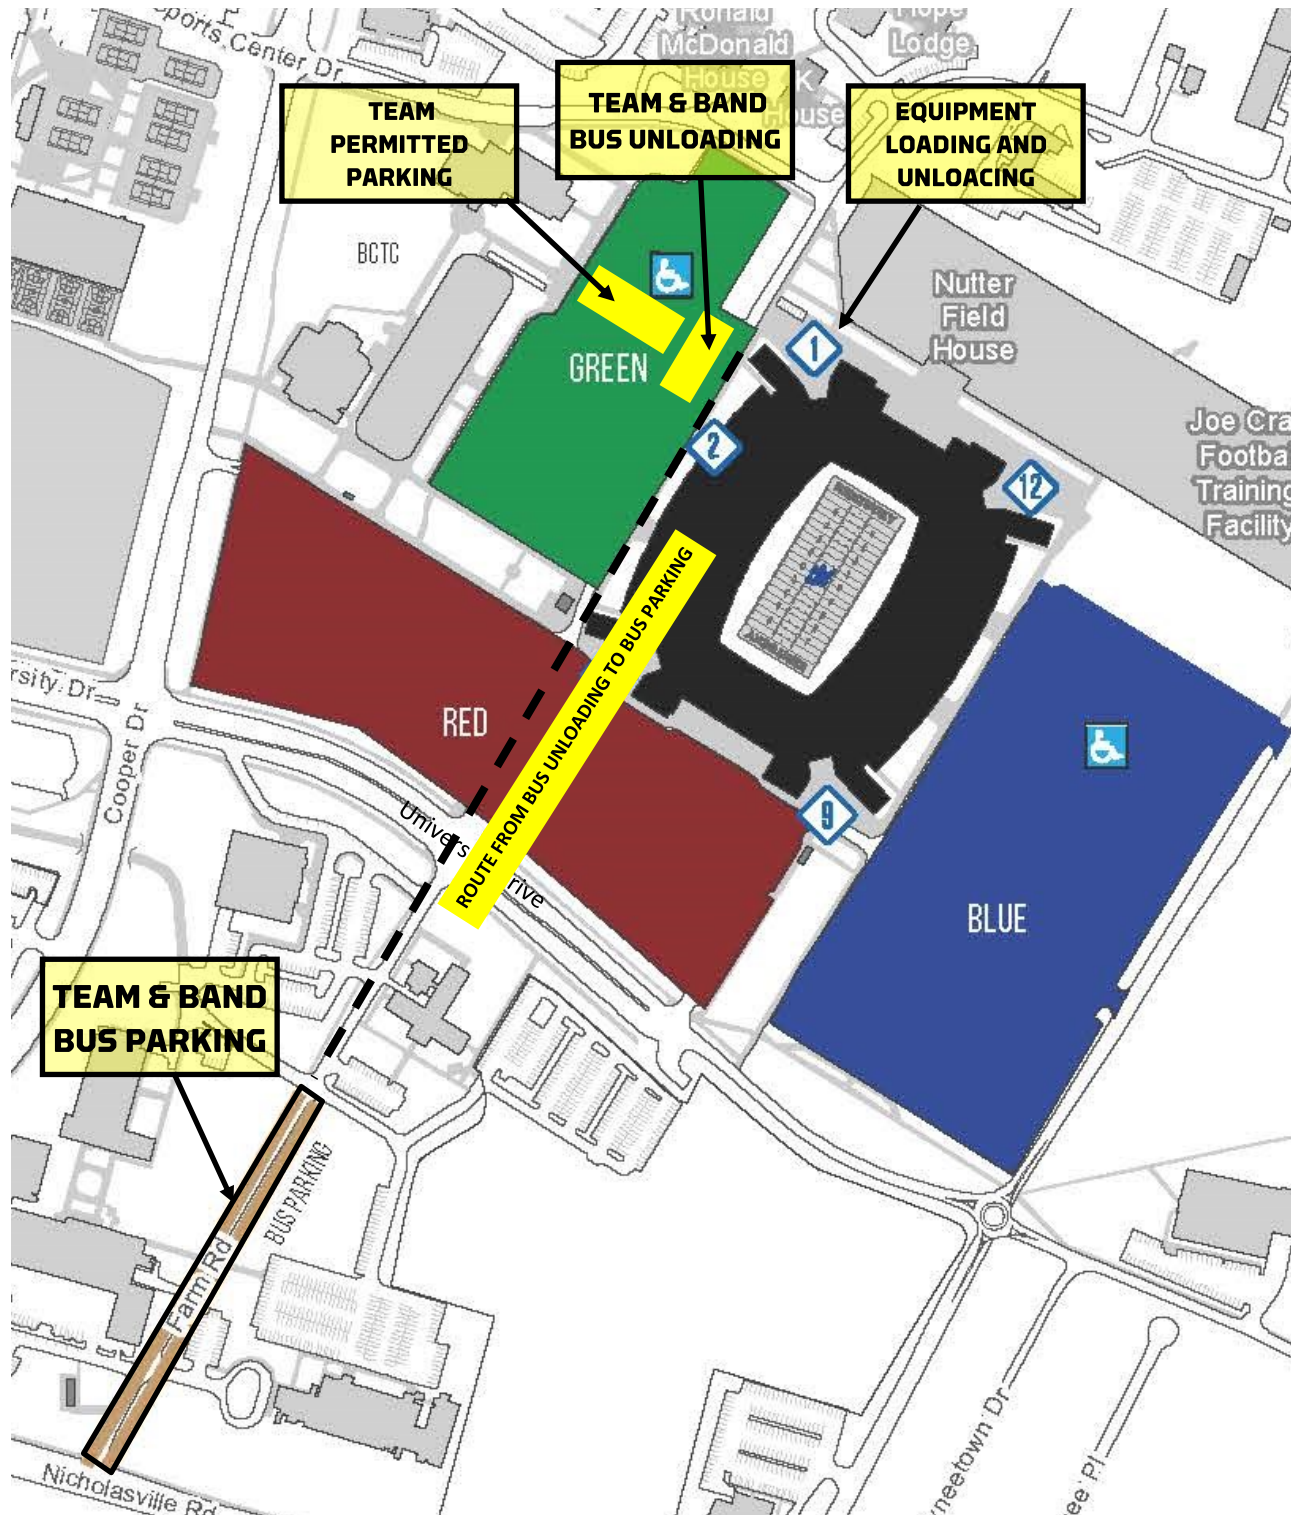

**KHSAA
TEAM, BAND,
SPIRIT & BUS
PARKING**

- Each participating institution will receive 10 parking permits, valid for Green Lot Reserved parking.
- All buses carrying participants, band members and spirit squads are asked to unload in the green lot and move to Farm Road to park.
- Vehicles carrying equipment will unload on the apron at Gate 1 and enter through Gate 1. Vehicles must relocate to a permitted parking space or Farm Road (box trucks, buses, etc.)

**ROUTE FROM
BUS UNLOADING
TO BUS PARKING**