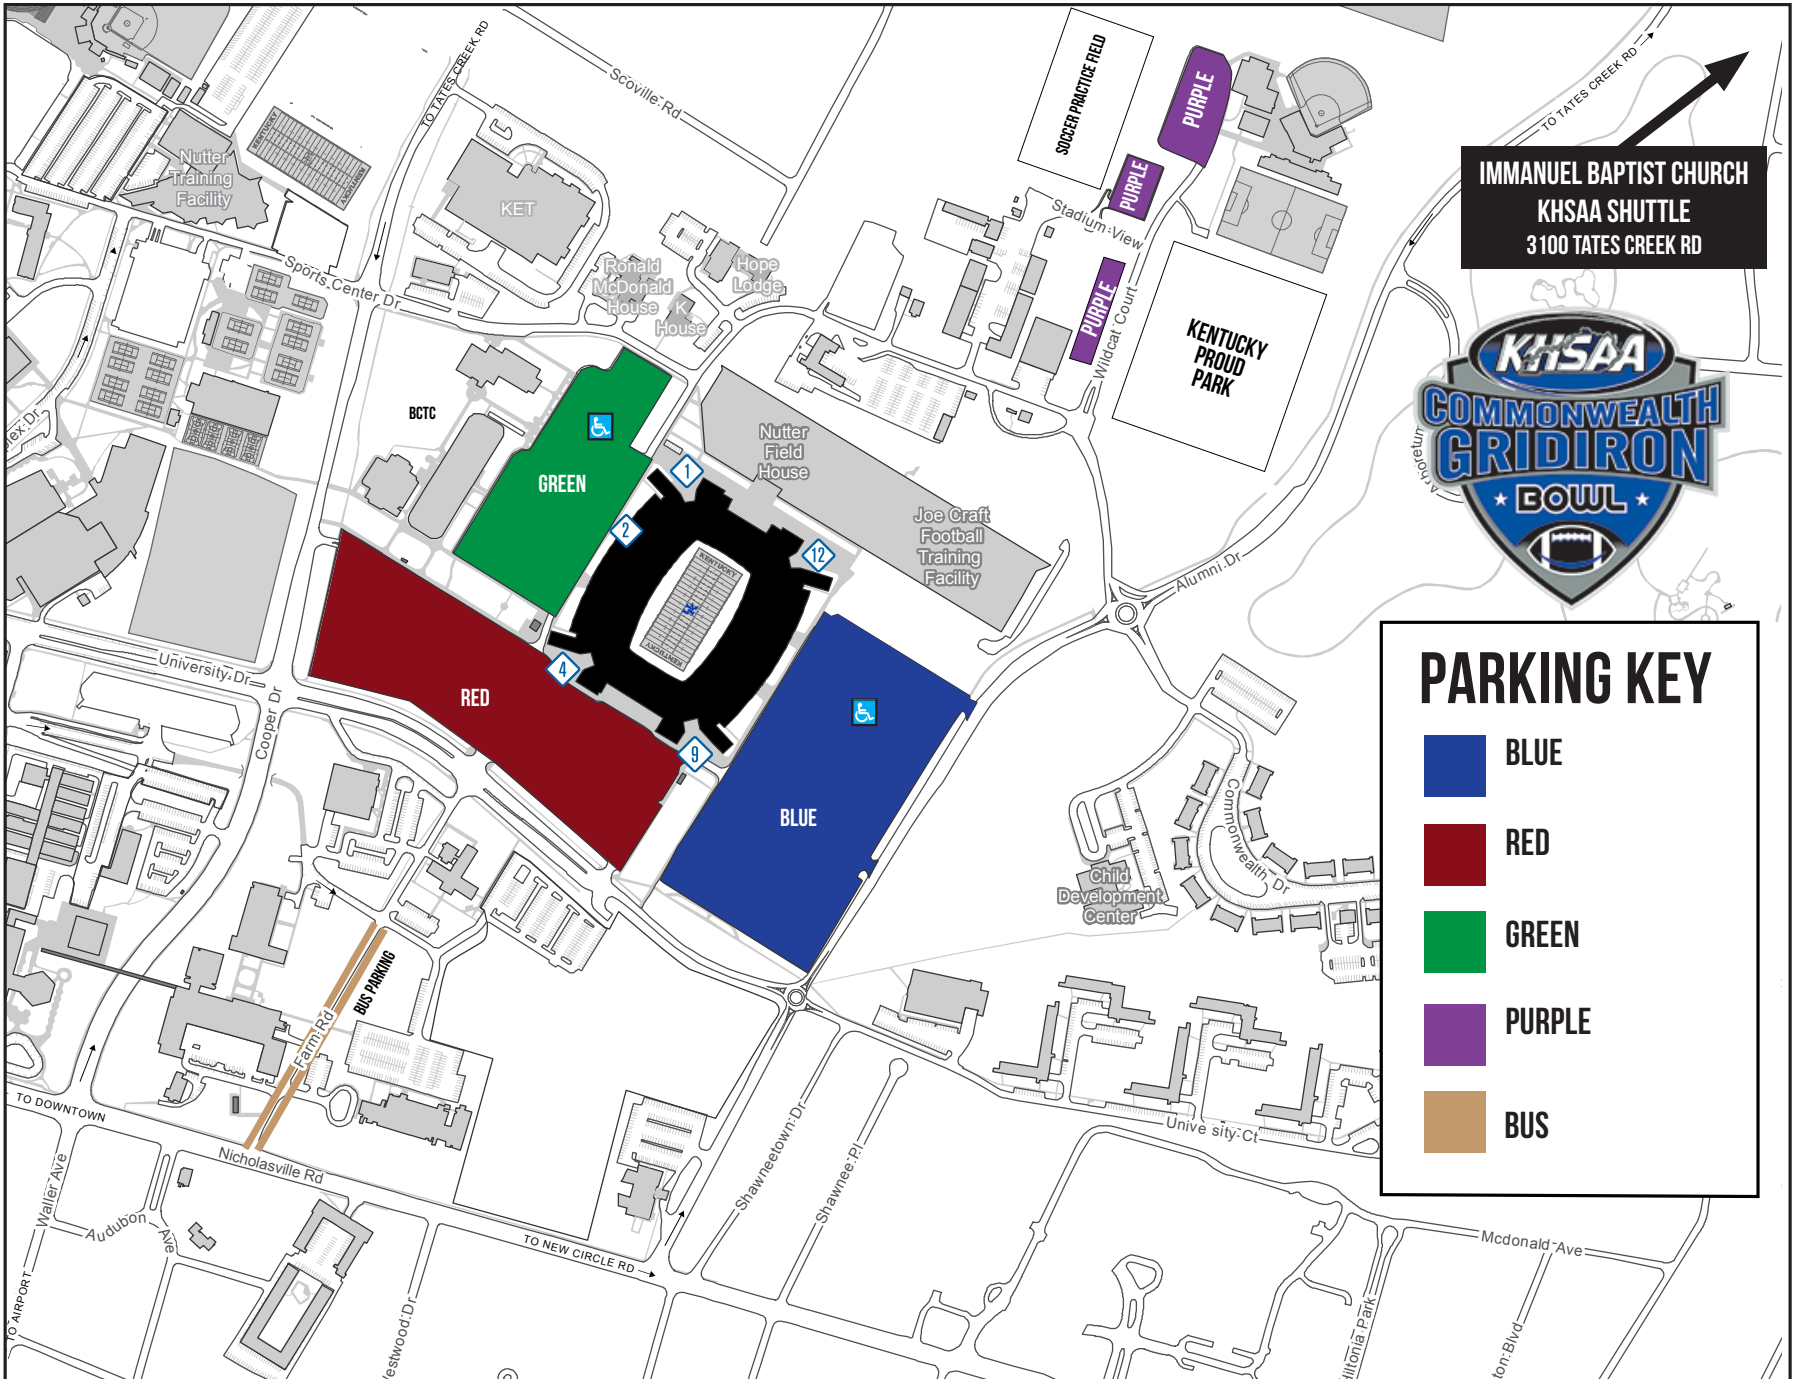

FRIDAY, NOVEMBER 30, 2018 - KHSAA PARKING MAP

IMMANUEL BAPTIST CHURCH
KHSAA SHUTTLE
3100 TATES CREEK RD

PARKING KEY

- BLUE
- RED
- GREEN
- PURPLE
- BUS