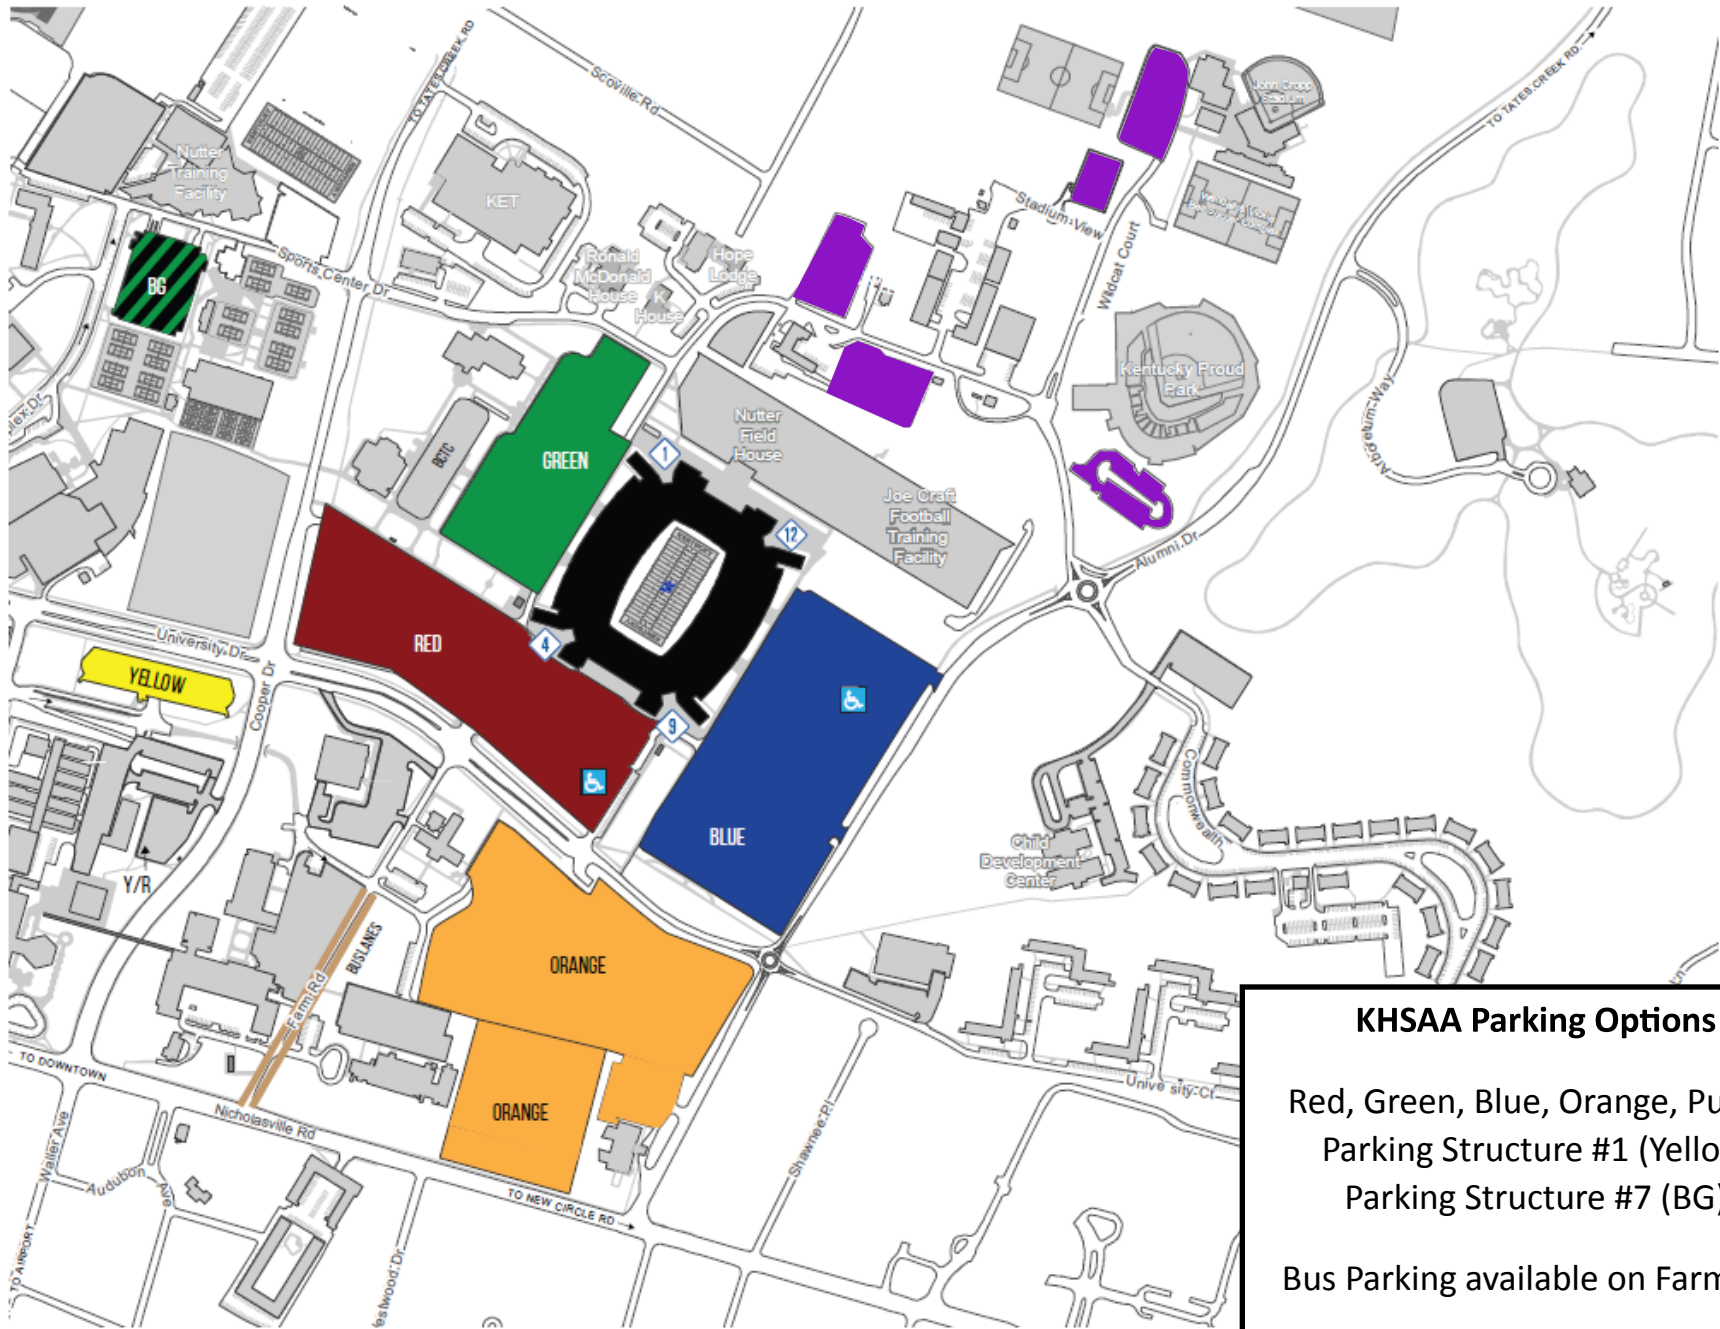

KHSAA STATE FINALS PARKING MAP

FRIDAY, DECEMBER 2ND & SATURDAY, DECEMBER 3RD

KHSAA Parking Options

Red, Green, Blue, Orange, Purple
Parking Structure #1 (Yellow)
Parking Structure #7 (BG)

Bus Parking available on Farm Rd.