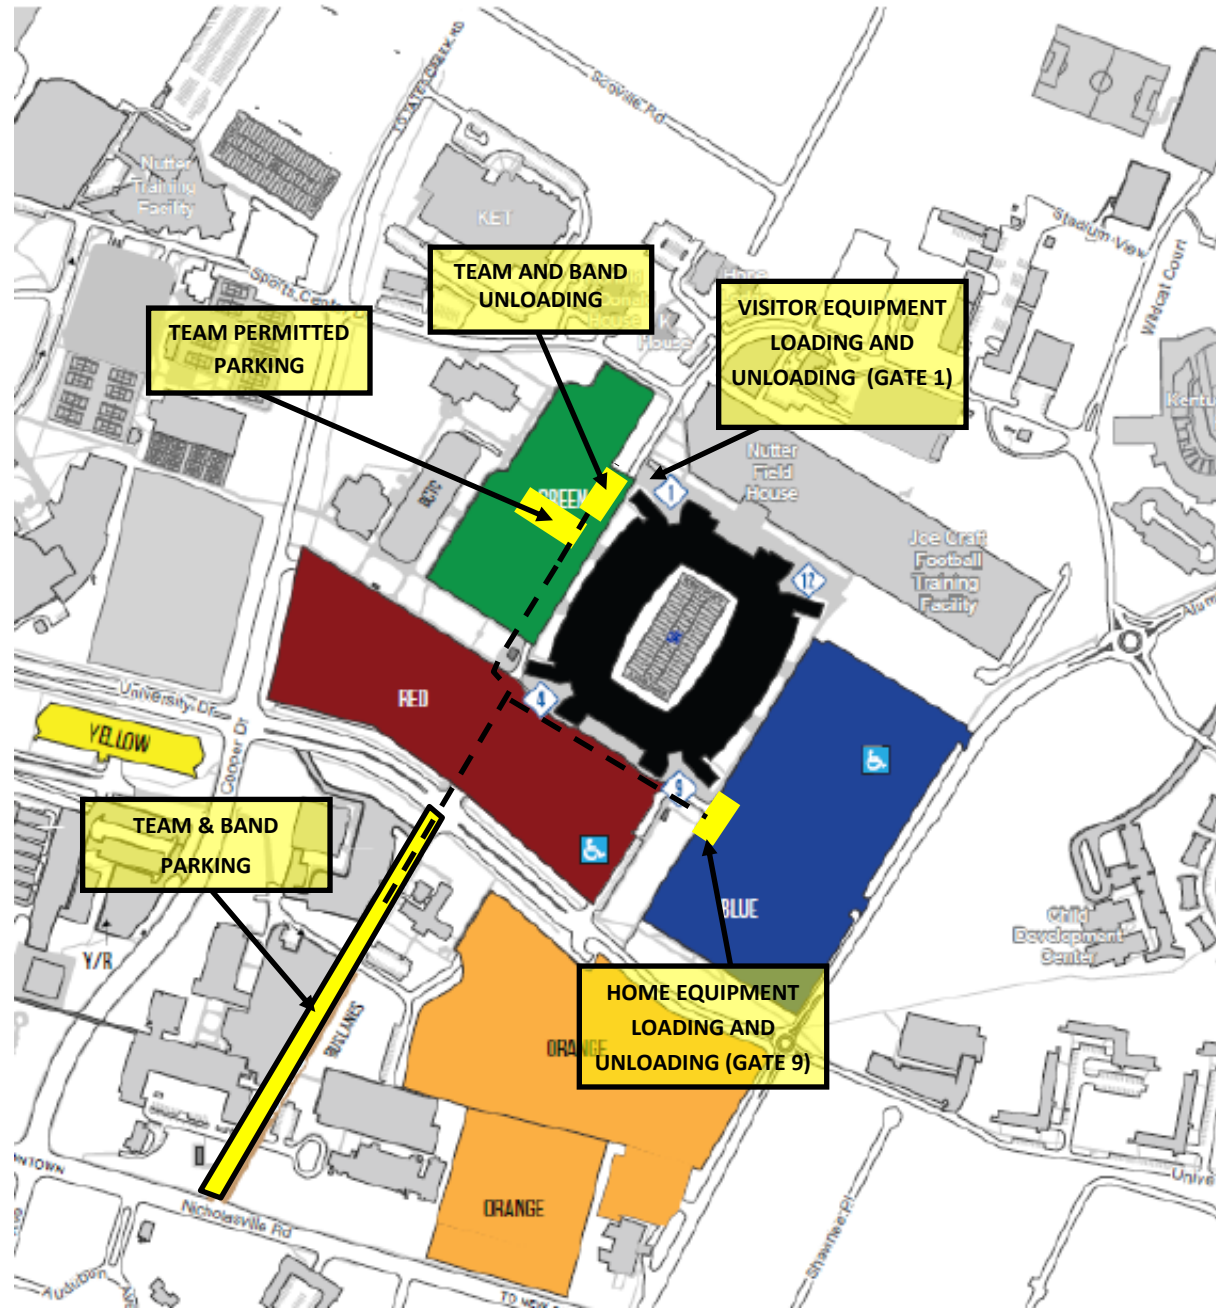

KHSAA

TEAM, BAND, SPIRIT AND BUS PARKING

- All buses carrying participants, band members, and spirit squads are asked to unload in the green lot.
- All vehicles carrying equipment will be directed to their respective side of the stadium to unload. Visitors will unload at Gate 1. Home team will unload at Gate 9. Assistance will be provided by gator and trailer.

ROUTE FROM BUS UNLOADING TO BUS PARKING