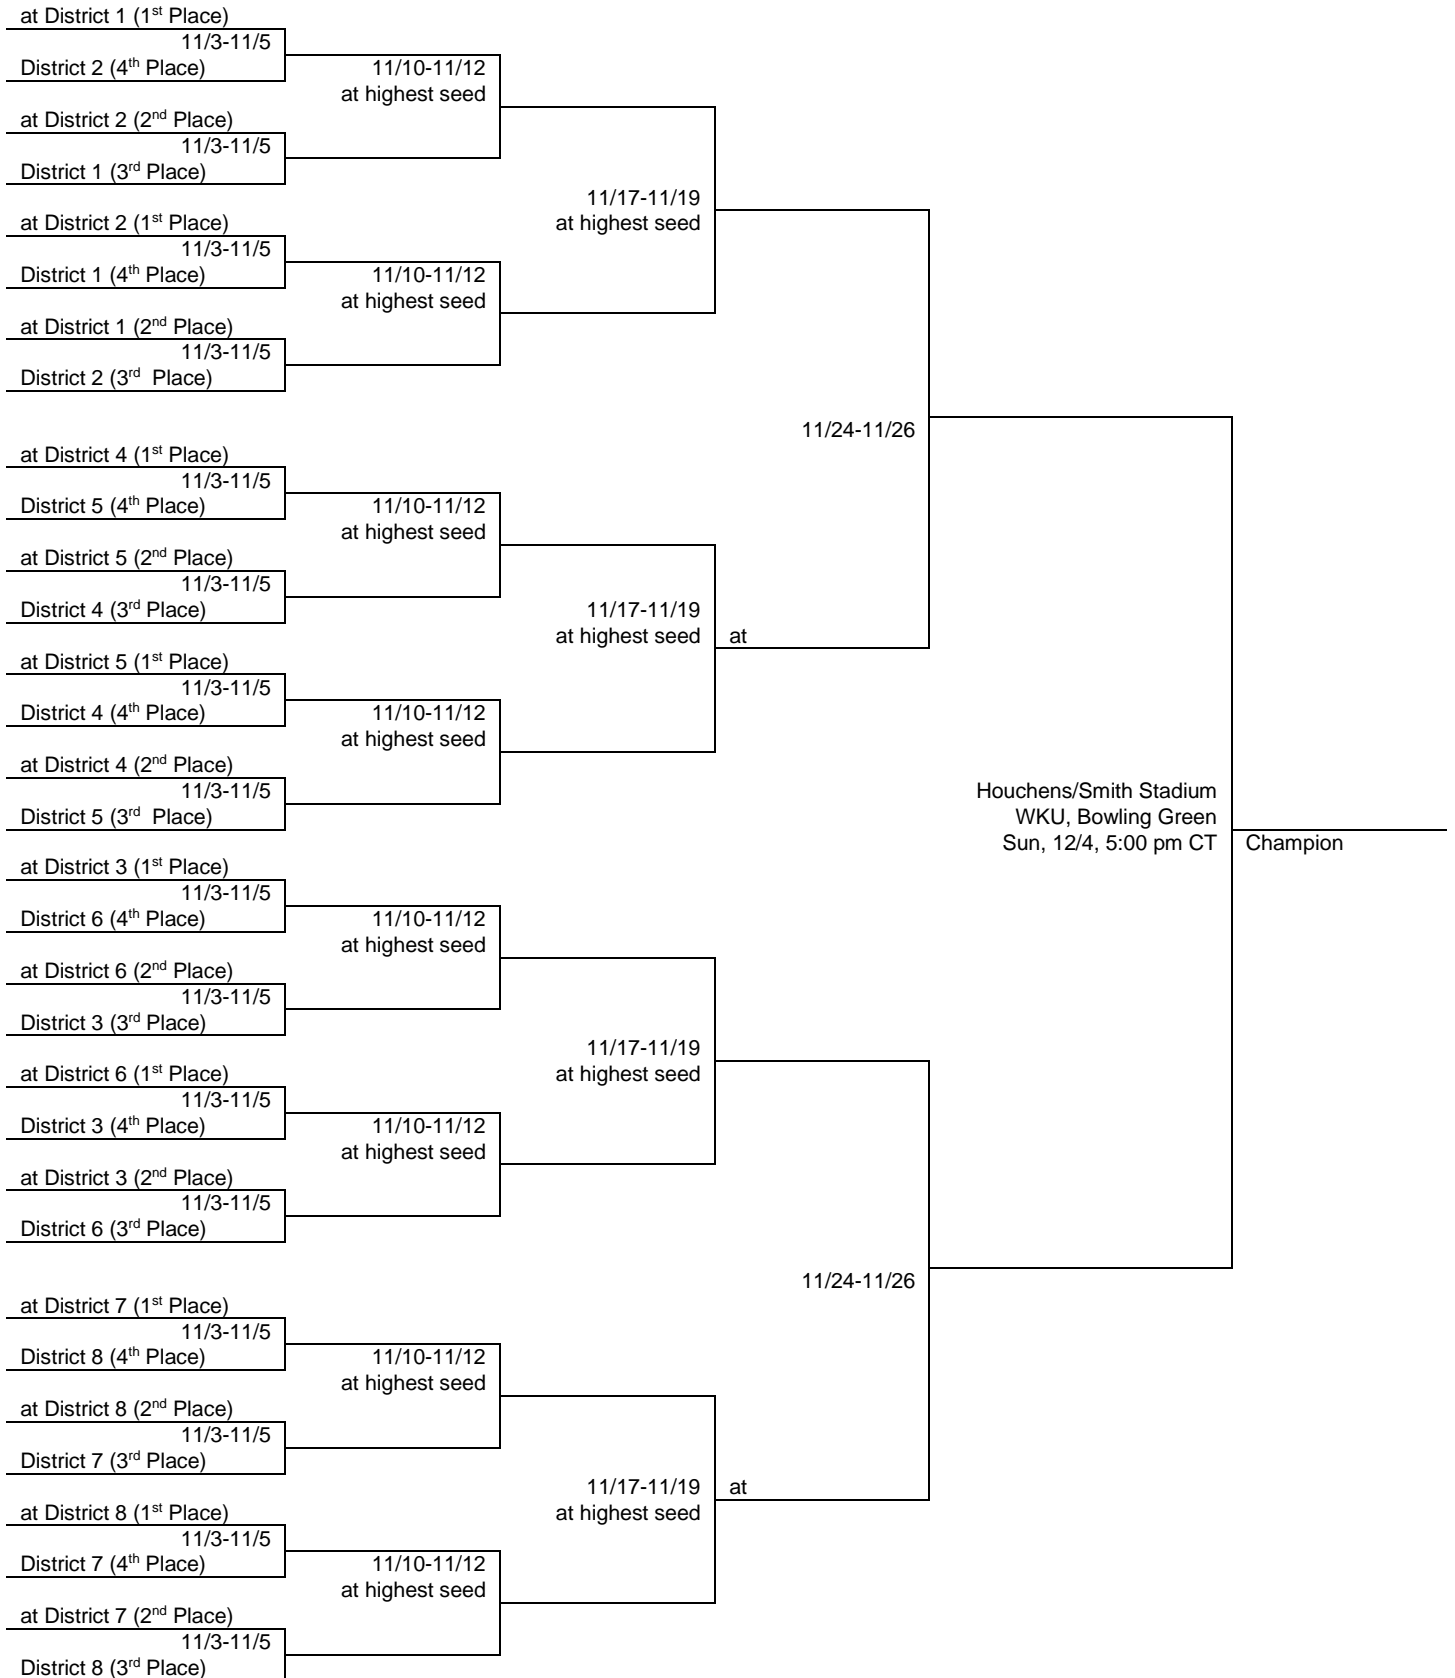

Football Bracket 32 Teams

Class 5A, 2016