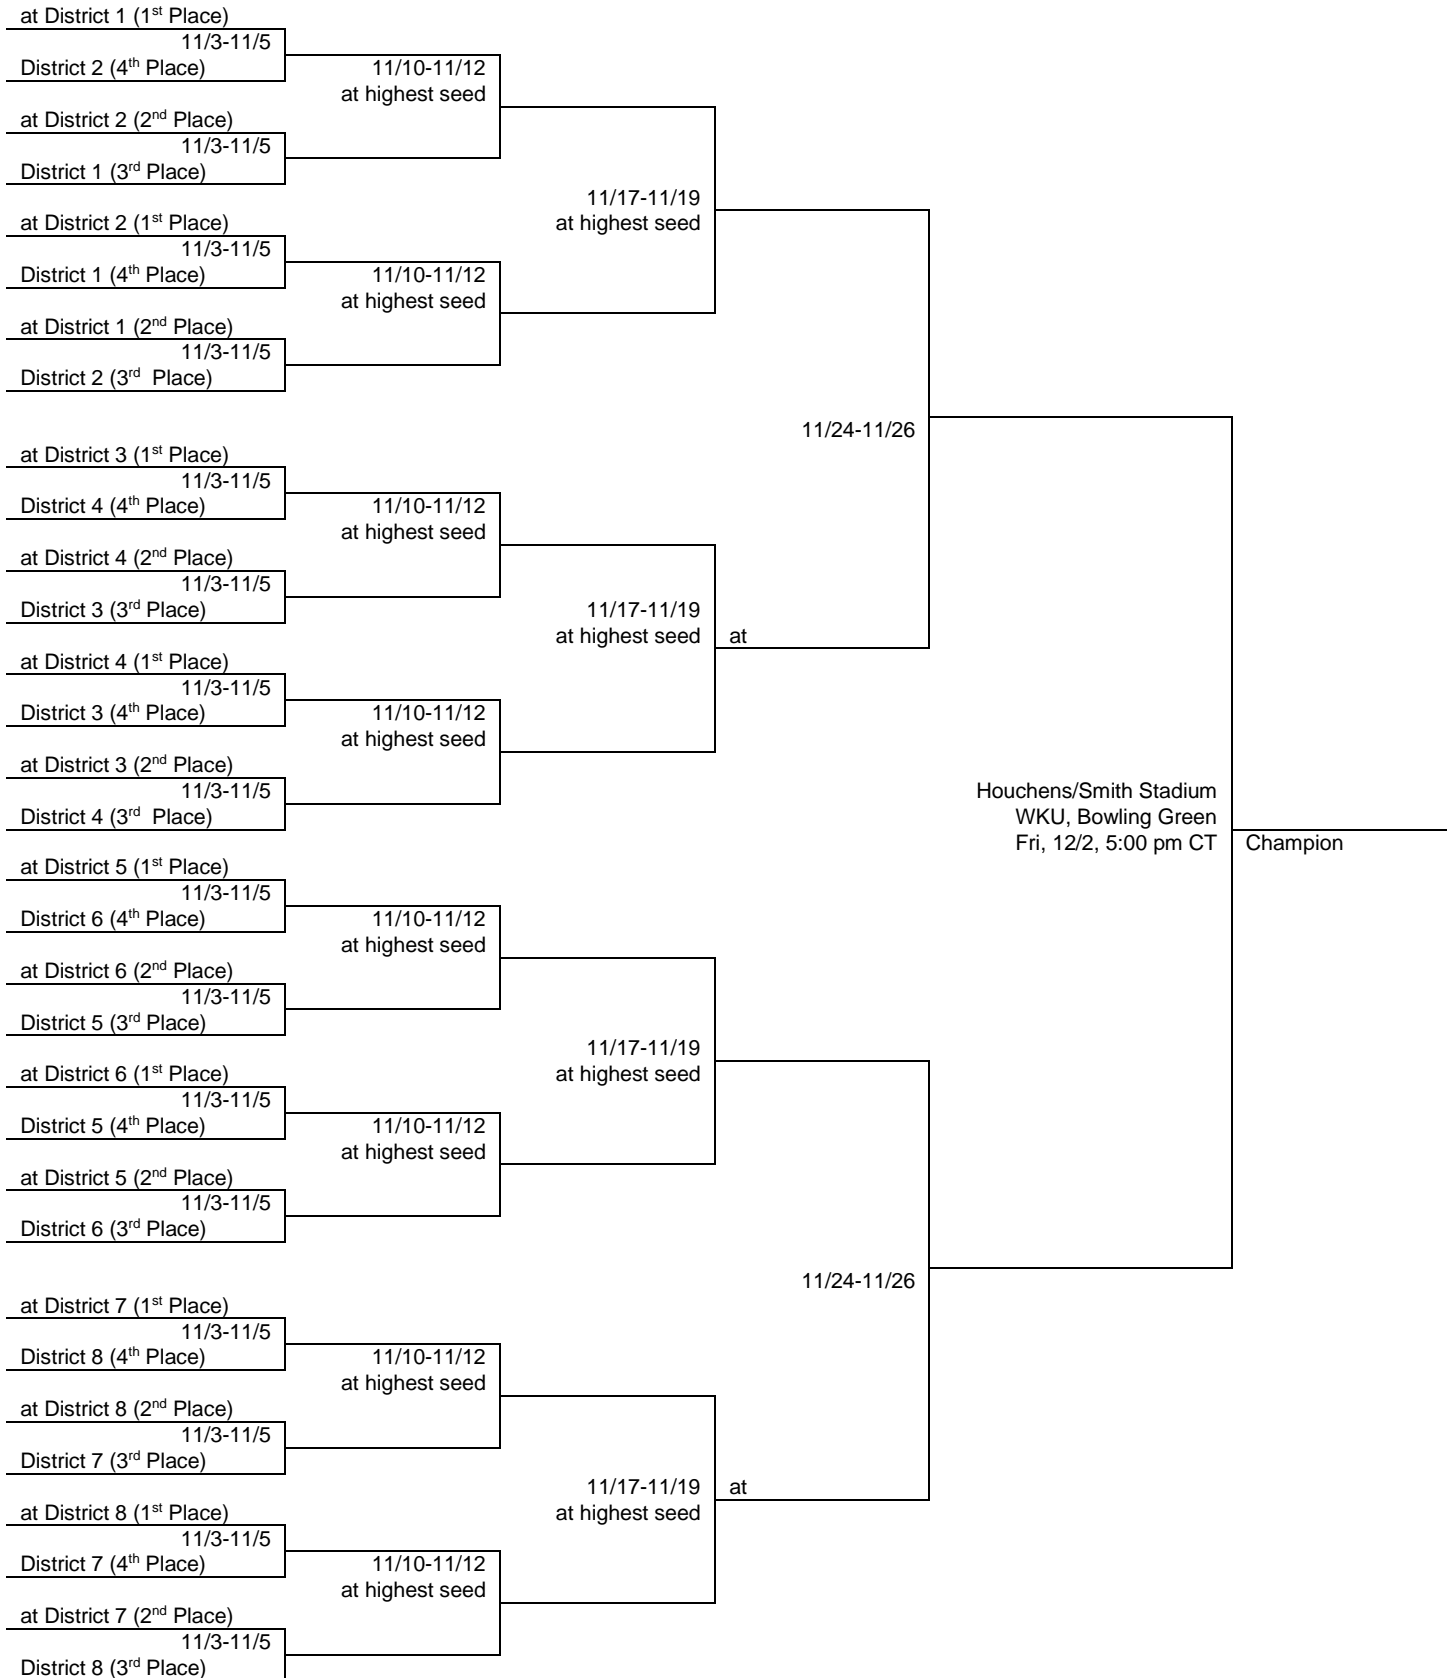

Football Bracket 32 Teams

Class 1A, 2016

Football Bracket 32 Teams

Class 2A, 2016

Football Bracket 32 Teams

Class 3A, 2016

Football Bracket 32 Teams

Class 4A, 2016