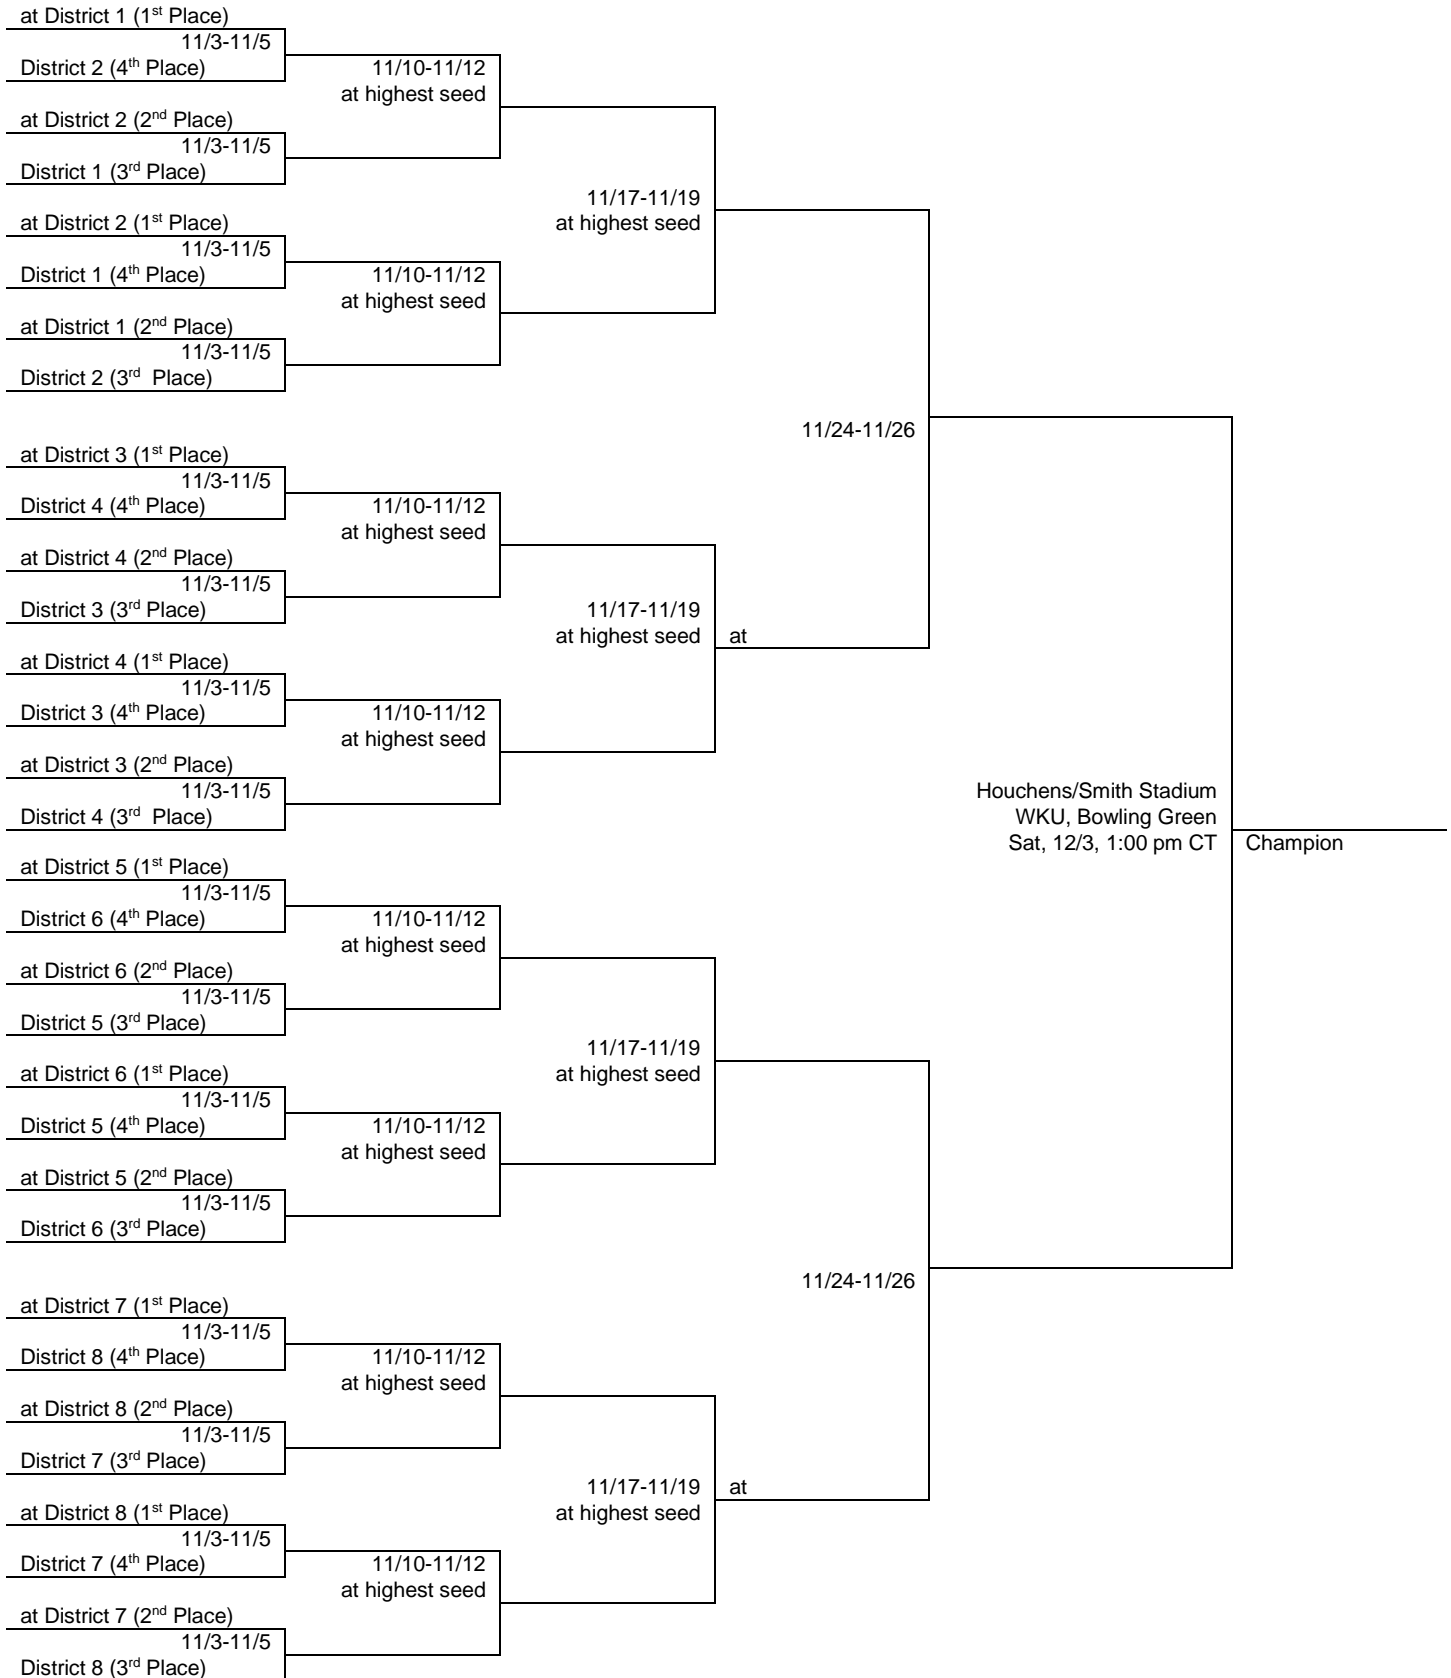

Football Bracket 32 Teams

Class 1A, 2016

Football Bracket 32 Teams

Class 2A, 2016

Football Bracket 32 Teams

Class 3A, 2016

Football Bracket 32 Teams

Class 4A, 2016