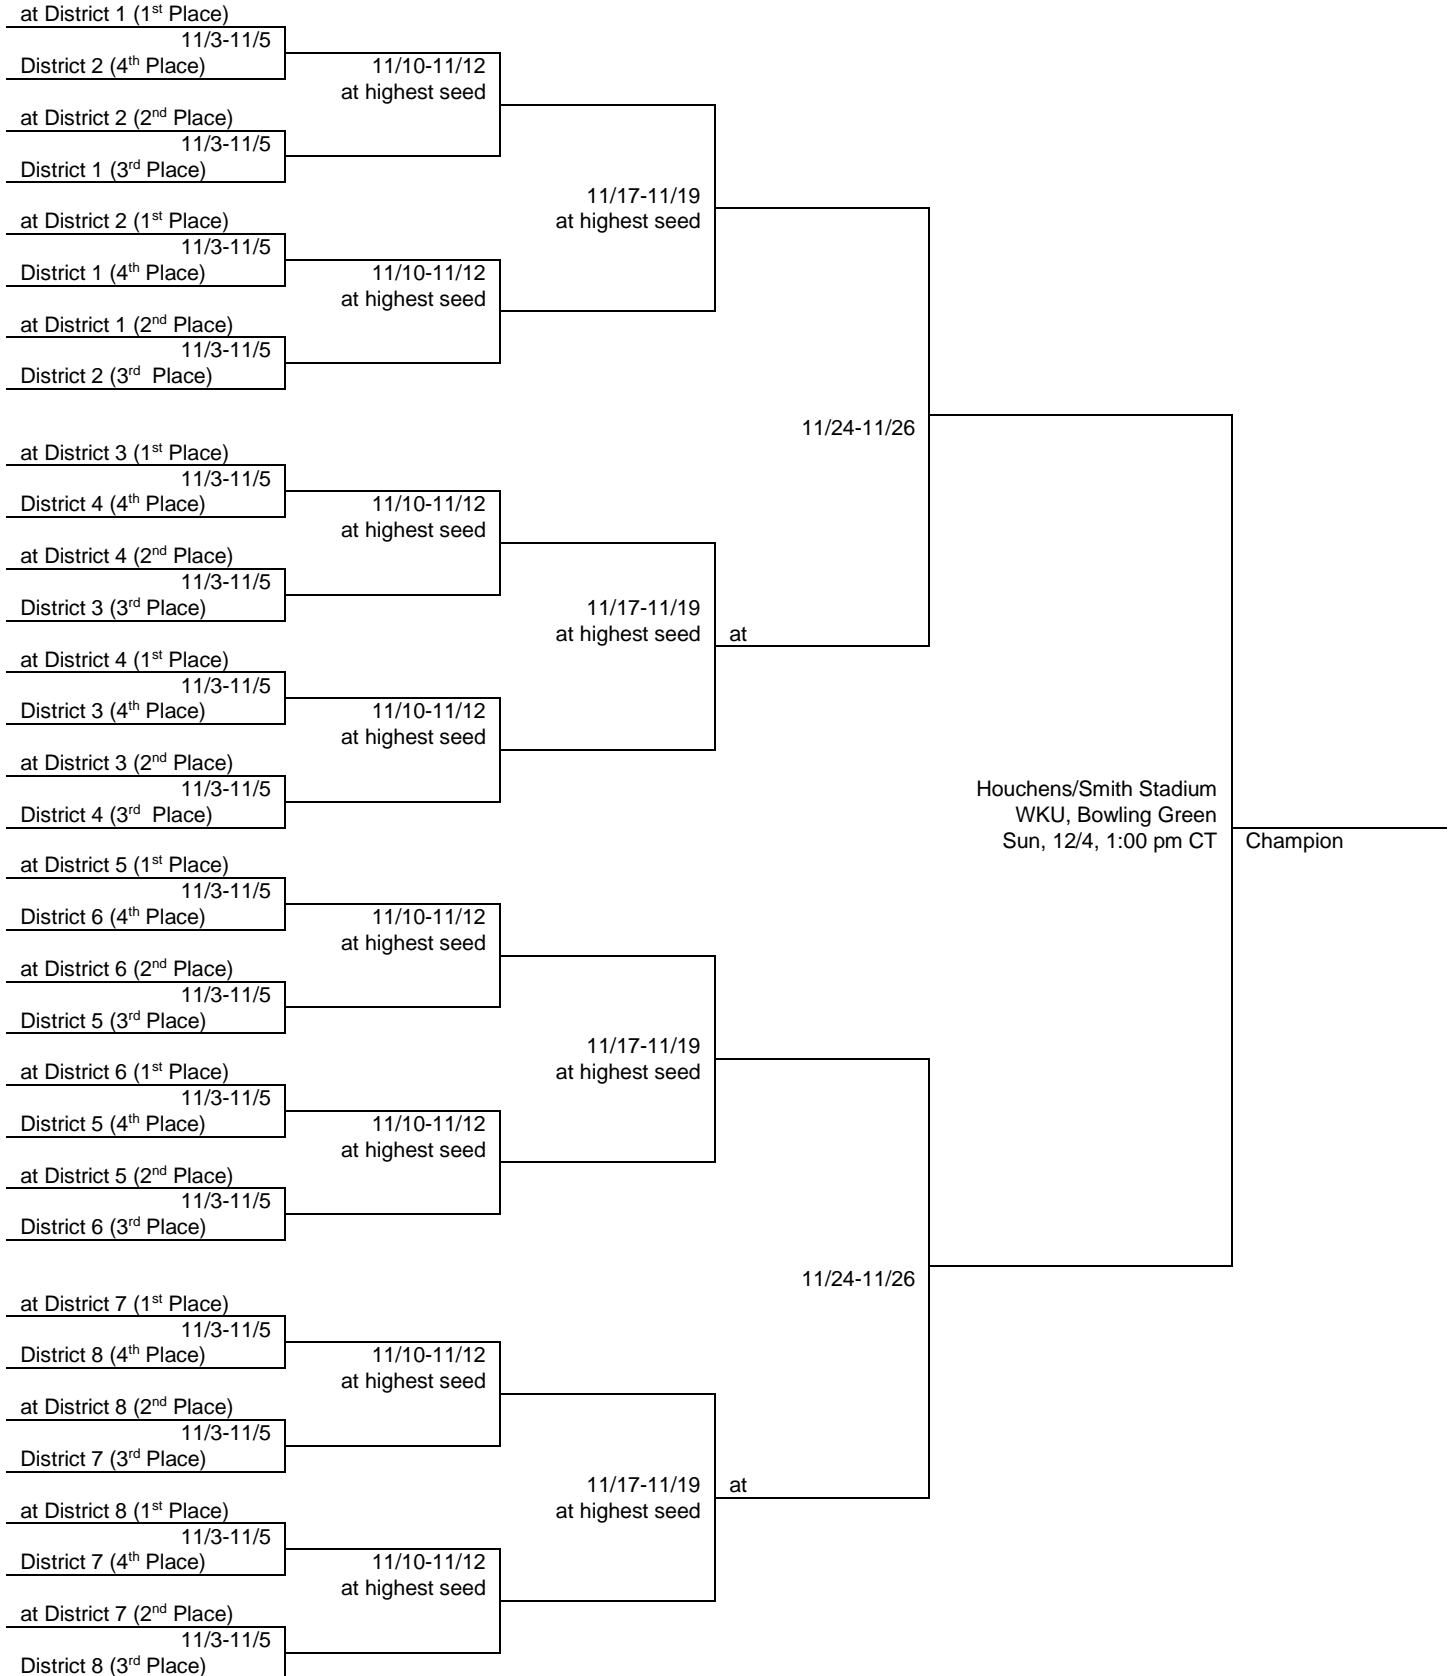

Football Bracket 32 Teams

Class 1A, 2016

Football Bracket 32 Teams

Class 2A, 2016

Football Bracket 32 Teams

Class 3A, 2016

Football Bracket 32 Teams

Class 4A, 2016