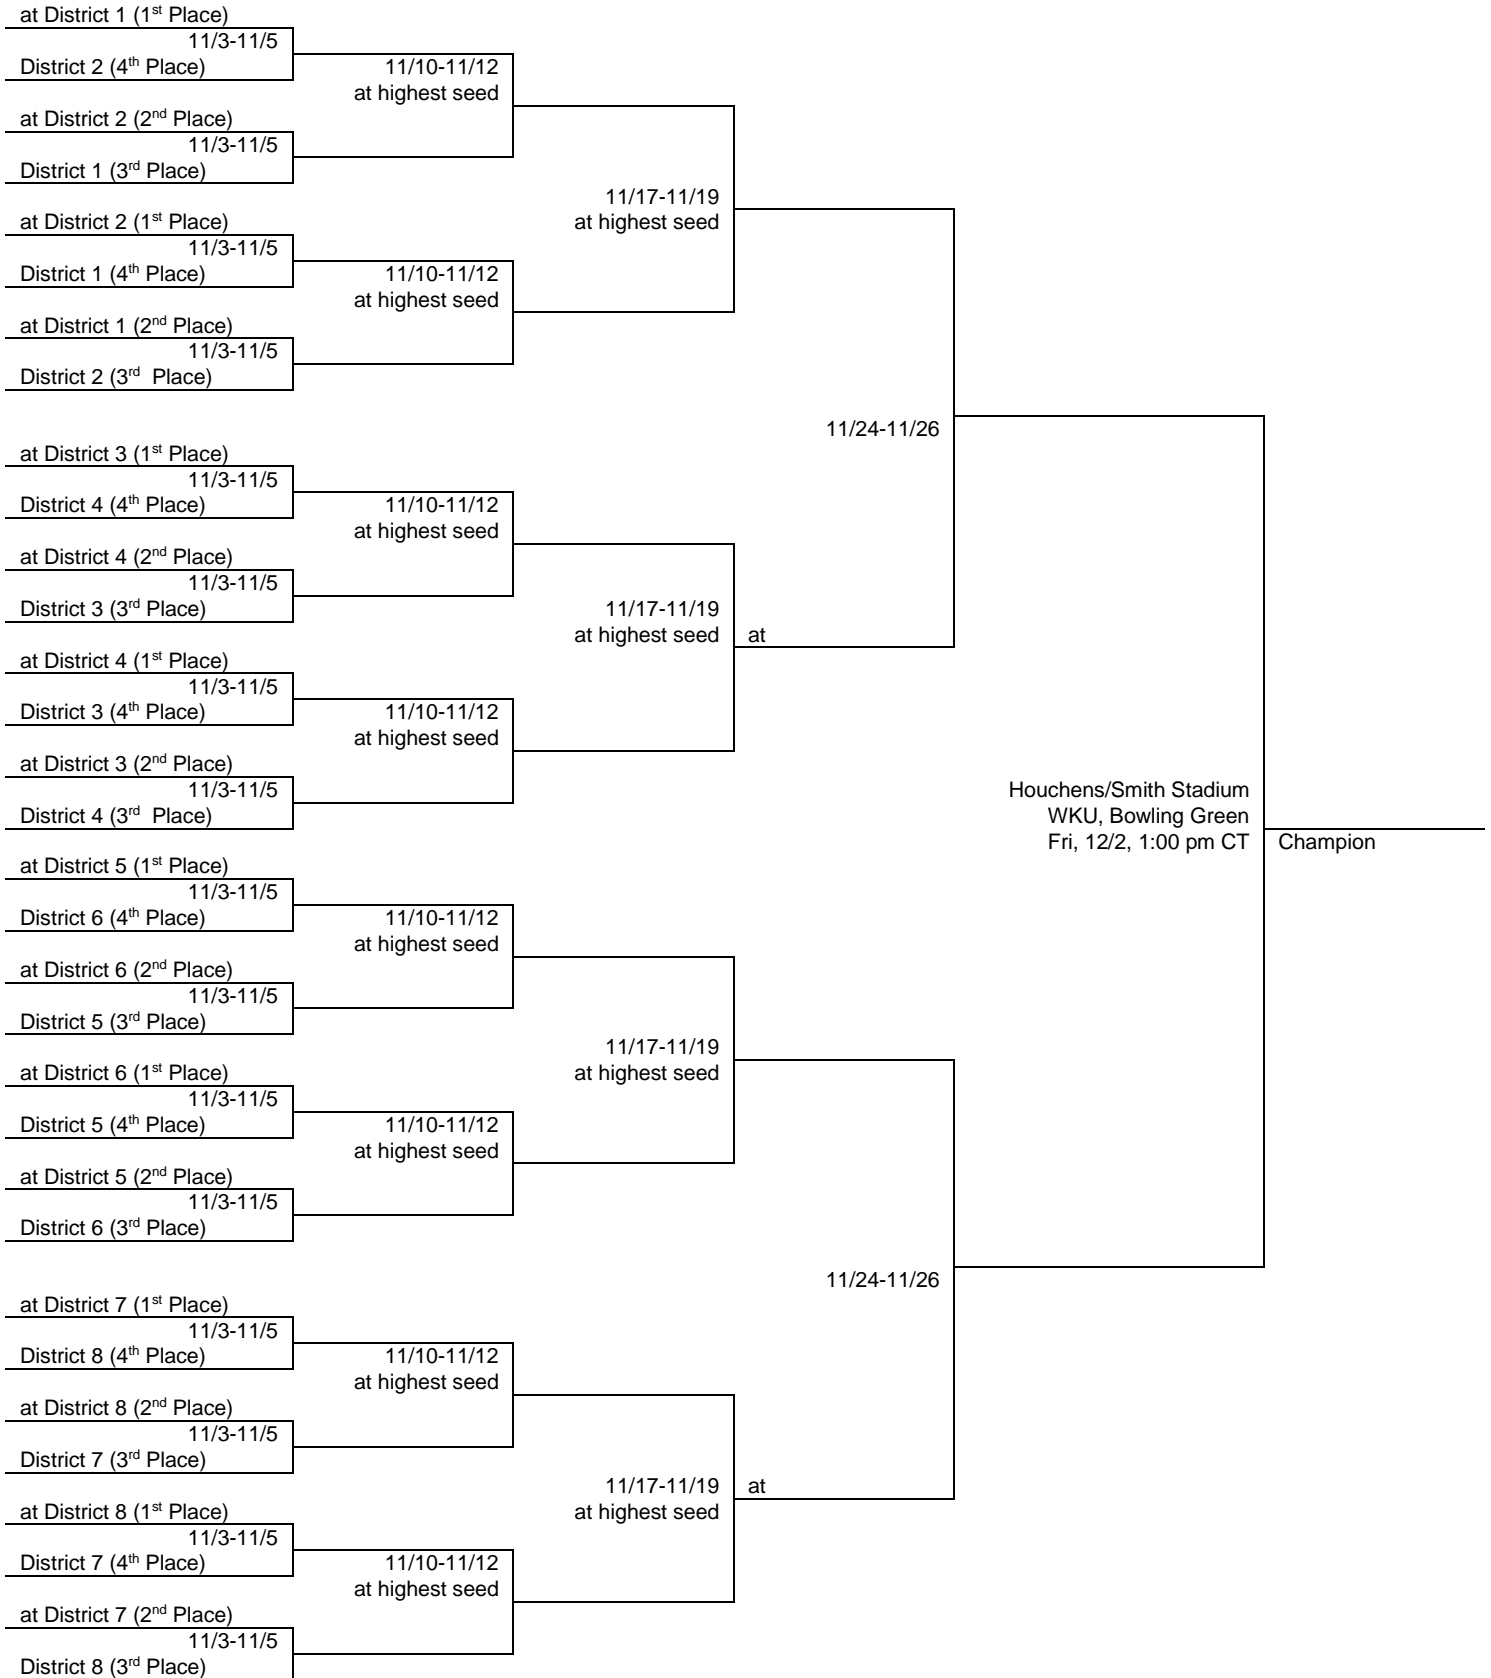

Football Bracket 32 Teams

Class 1A, 2016

Football Bracket 32 Teams

Class 2A, 2016

Football Bracket 32 Teams

Class 3A, 2016

Football Bracket 32 Teams

Class 4A, 2016