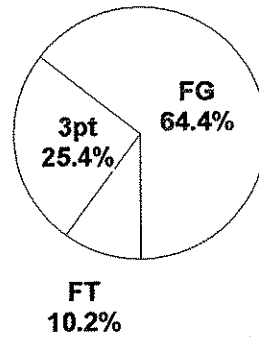

Scoring Distribution