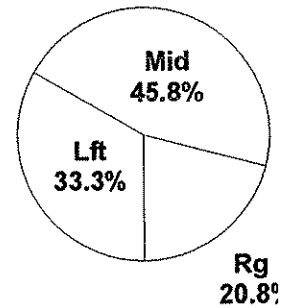

Scoring Locations