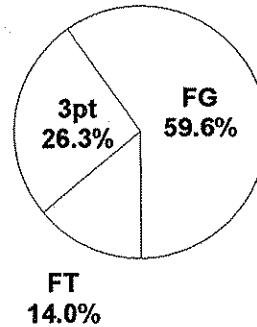

Scoring Distribution