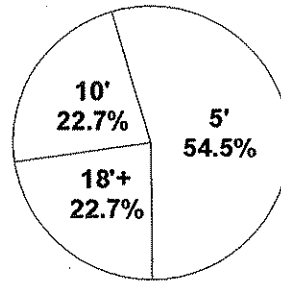

Scoring Range