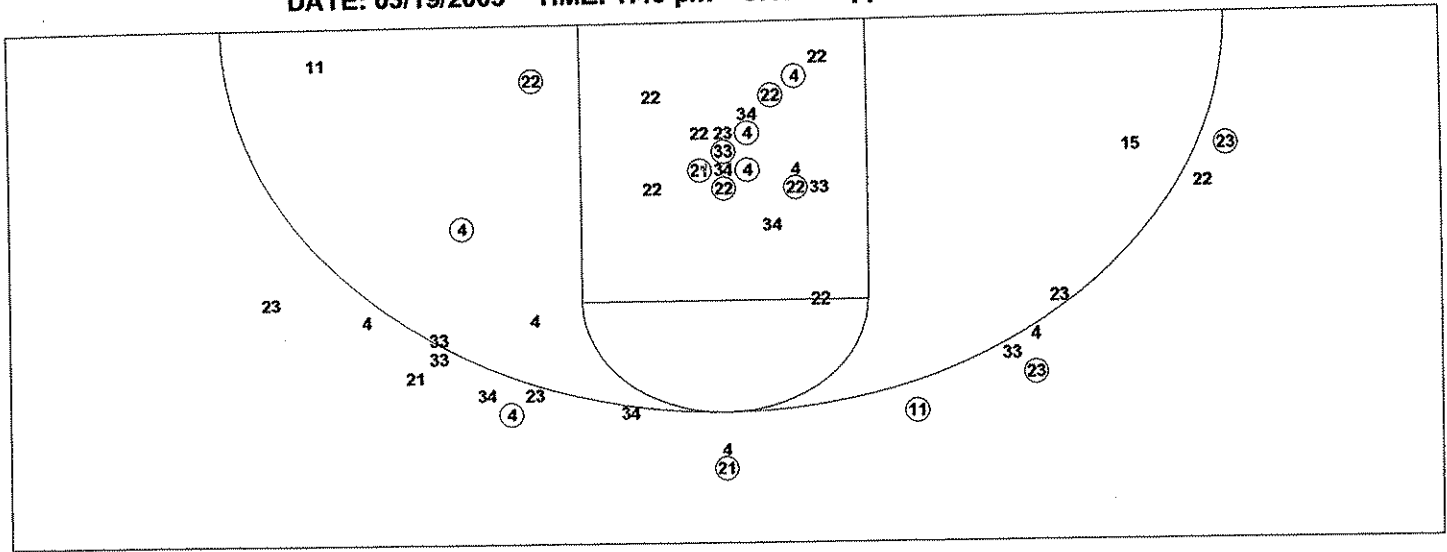

2003 Boys' Sweet 16 - TEAM SHOT CHART FOR THE MASON ROYALS
St Henry Crusaders vs. Mason Royals
DATE: 03/19/2003 TIME: 1:45 pm SITE: Rupp Arena-Lexington, KY