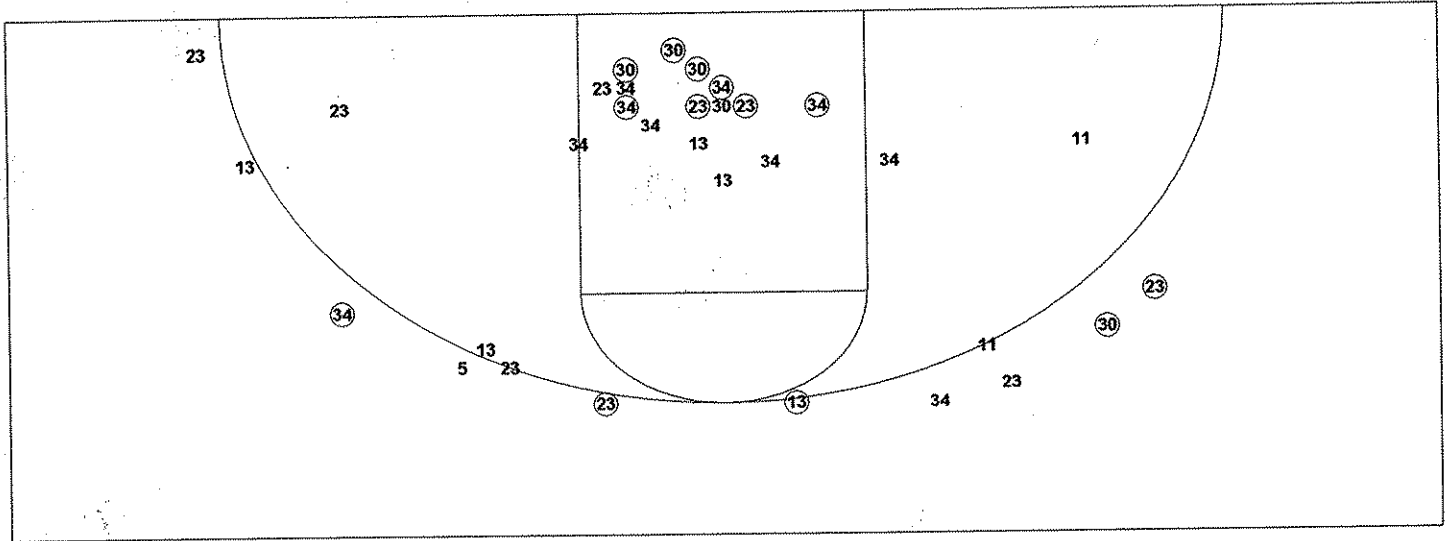

2003 Boys' Sweet 16 - TEAM SHOT CHART for the St Henry Crusaders
St Henry Crusaders vs. Mason Royals
DATE: 03/19/2003 TIME: 1:45 pm SITE: Rupp Arena-Lexington, KY