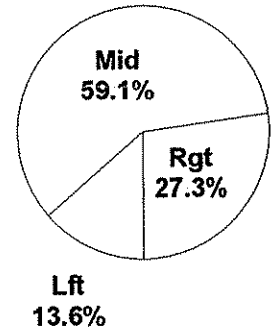

Scoring Locations