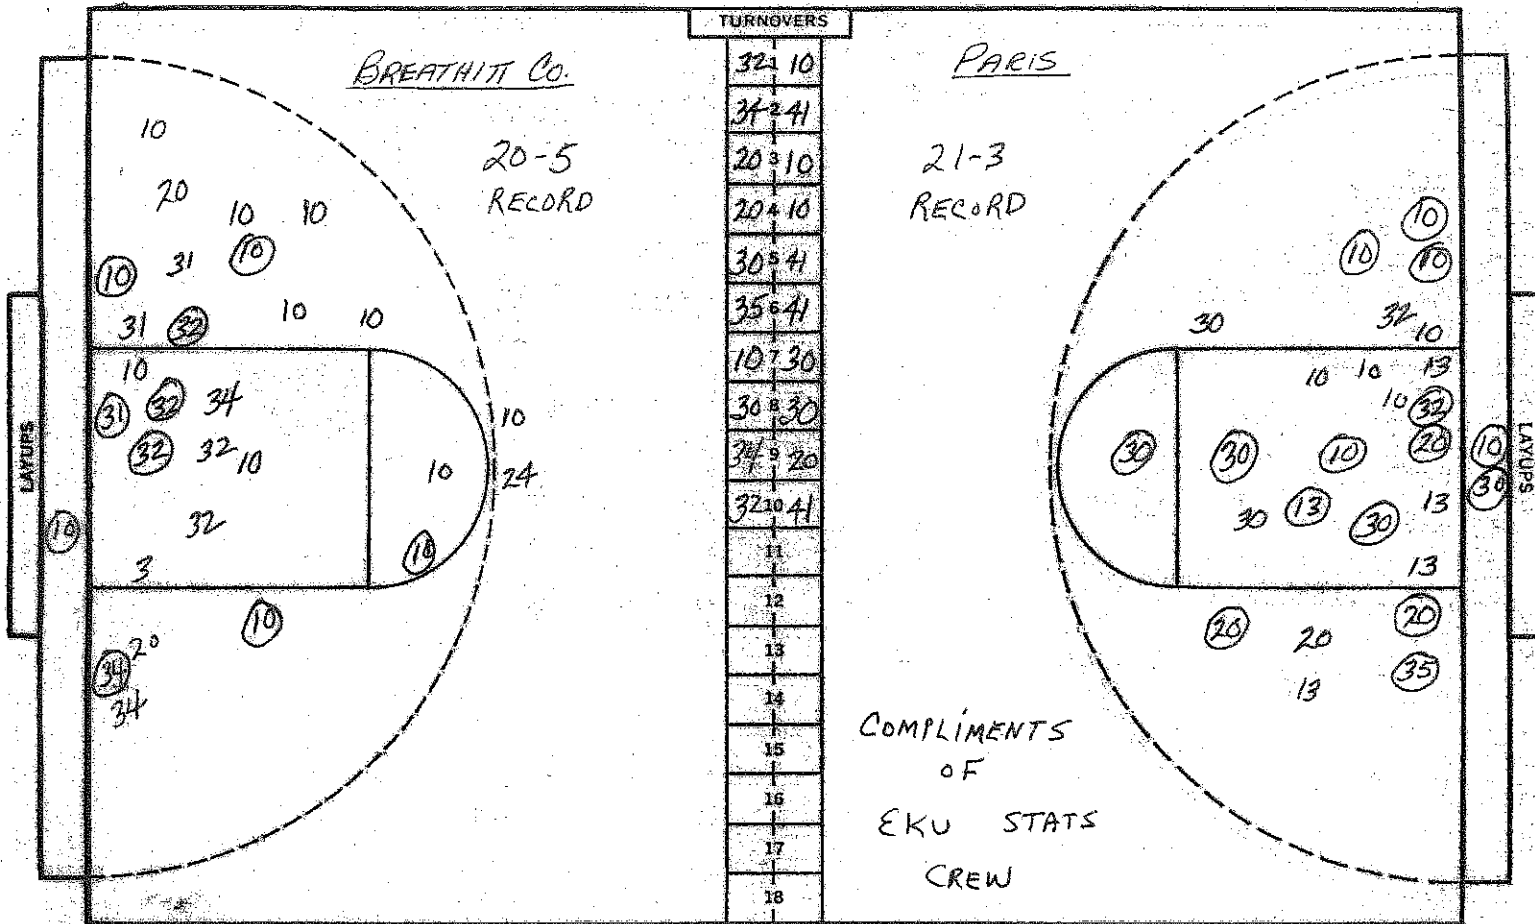

CAGE CHART

BREATHITT Co.

AT

PARIS

DATE MARCH 24, 1977 HALF FINAL

NO.	BREATHITT Co.	FG-FGA	FT-FTA	RB	P	TP	A
10	IRENE MOORE	9-23	0-0	6	3	18	3
20	MELANIE GROSS	2-7	2-4	6	3	6	2
32	ALMEDA NEACE	5-10	2-3	9	2	12	2
34	GERALDINE BAKER	1-6	1-2	4	3	3	0
31	DAWN SMITH	2-5	0-0	4	2	4	3
35	JANICE TURNER	0-1	1-2	4	2	1	1
30	ELOISE TURNER	0-0	1-2	2	1	1	2
24	NELWOOD STAMPER	0-1	0-0	4	2	0	1
		-	-				
		-	-				
		-	-				
		-	-				
		-	-				
		-	-				
		-	-				
TOTALS		19-59	7-13	39	18	45	14

NO.	PARIS	FG-FGA	FT-FTA	RB	P	TP	A
10	BETH WILKERSON	10-19	3-6	15	3	23	1
24	ELTINA SCOTT	-	-				
41	CATHY STILES	3-4	0-1	8	1	6	0
13	REGINA WOODFORD	1-6	0-0	2	2	2	1
35	DONNA HAZARD	1-1	0-0	2	1	2	1
30	JUDY HENRY	5-12	5-8	2	2	15	0
20	PATTY ZUNIGAT	3-4	1-2	0	2	7	0
11	TANYA CRUMBIE	0-0	1-2	0	3	1	0
32	JEANIE REDWINE	1-2	1-2	2	1	3	0
		-	-				
		-	-				
		-	-				
		-	-				
		-	-				
		-	-				
		-	-				
TOTALS		24-48	11-21	31	15	59	3