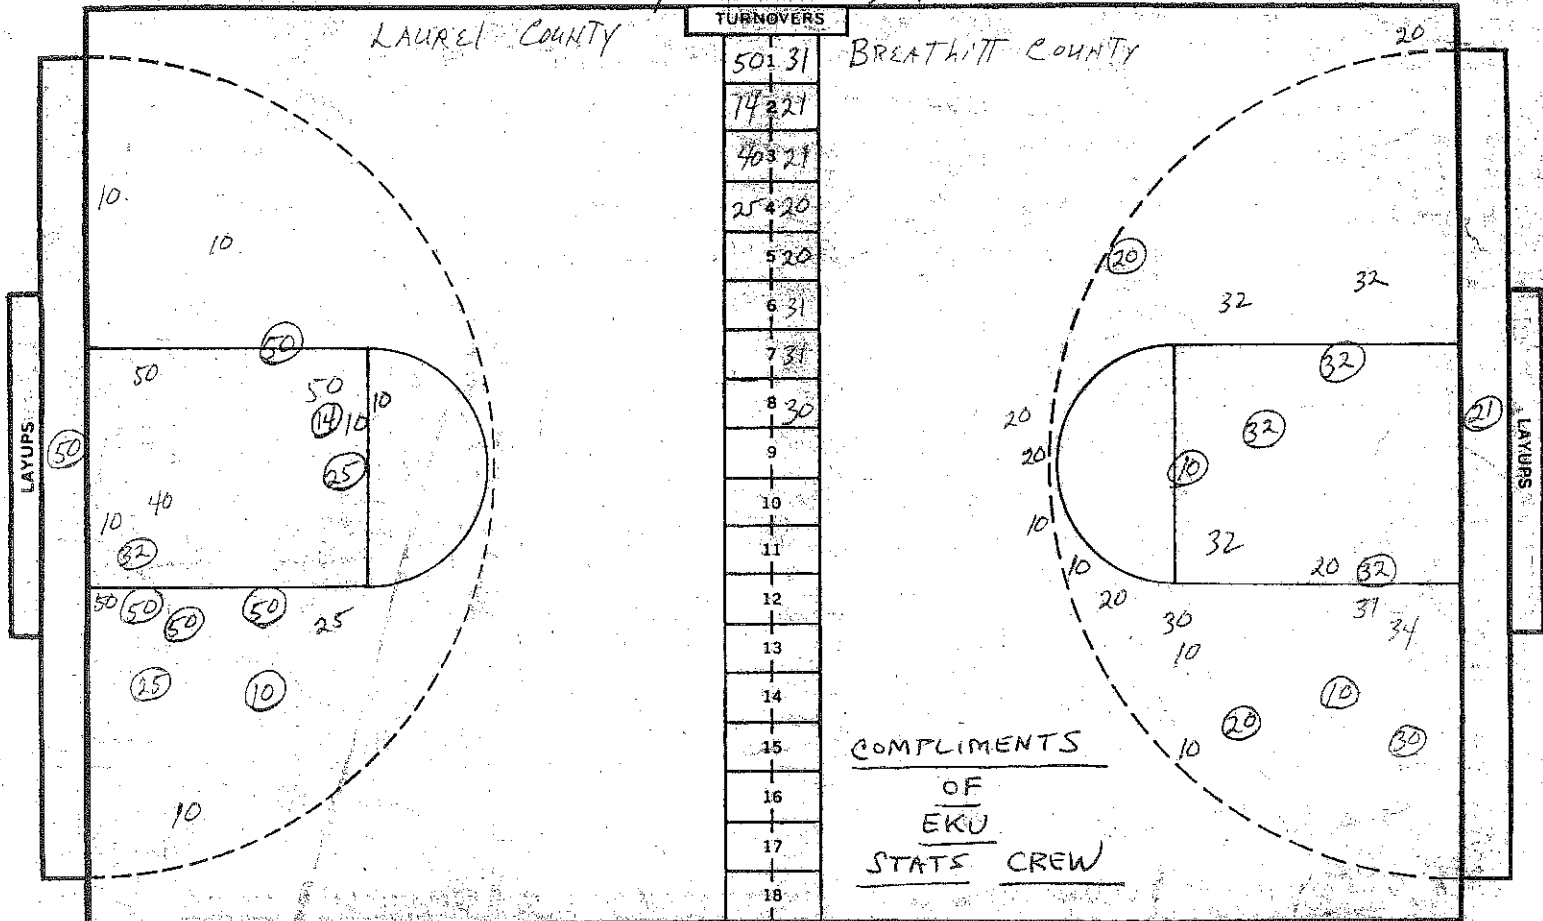

CAGE CHART KHSAA GIRLS STATE TOURNAMENT AT Richmond, Ky. - EKU DATE MAR. 18, 1978 HALF FINAL

NO.	BREATHITT Co.	FG-FGA	FT-FTA	REB	P	TP	A
21	DENISE COMBS	1-2	2-2	9	1	4	0
31	DAWN SMITH	2-5	2-3	8	2	6	0
32	ALMEDA NEACE	4-7	0-0	6	5	8	0
20	MELANIE GROSS	4-13	0-0	2	5	8	0
10	IRENE MOORE	7-23	2-3	0	2	16	2
		-	-				
30	ELWEESE TURNER	1-2	2-2	1	3	4	0
40	TRENA NOBLE	0-0	0-0	2	1	0	0
41	JANICE TURNER	1-1	0-0	2	1	2	0
24	MELWOOD STAMPER	0-0	0-0	0	0	0	0
34	YVONNE NEACE	0-1	0-0	0	0	0	0
		-	-				
		-	-				
		-	-	IDB			
TOTALS		20-54	8-10	31	20	48	2

PERCENTS 37.0 80.0 3 TEAM REBOUNDS (NOT IN TOTAL)

NO.	LAUREL Co.	FG-FGA	FT-FTA	REB	P	TP	A
50	SHARON GARLAND	8-15	5-6	11	2	21	0
10	LISA COLLINS	5-10	2-4	1	2	12	6
30	BONNIE SIZEMORE	2-5	2-2	4	2	6	0
25	SHARON COMBS	4-6	6-8	3	2	14	6
14	DELENA HOUSE	2-3	0-0	6	3	4	3
		-	-				
32	ELIZABETH LOUTHAM	2-5	0-0	2	0	4	1
40	MELANIE COCHRAN	0-2	0-0	0	0	0	0
24	RACHEL BRUNER	0-0	0-0	0	0	0	0
20	PAULA CARSON	0-0	0-0	0	1	0	0
12	TAMMY SEARCY	0-0	0-0	0	0	0	0
	XXXXXXXXXX	-	-				
45	MICHELLE TROSPER	0-0	0-0	0	0	0	0
22	ERLITA BOWLES	0-0	2-3	0	IDB	0	2
TOTALS		23-46	17-23	28	12	63	16