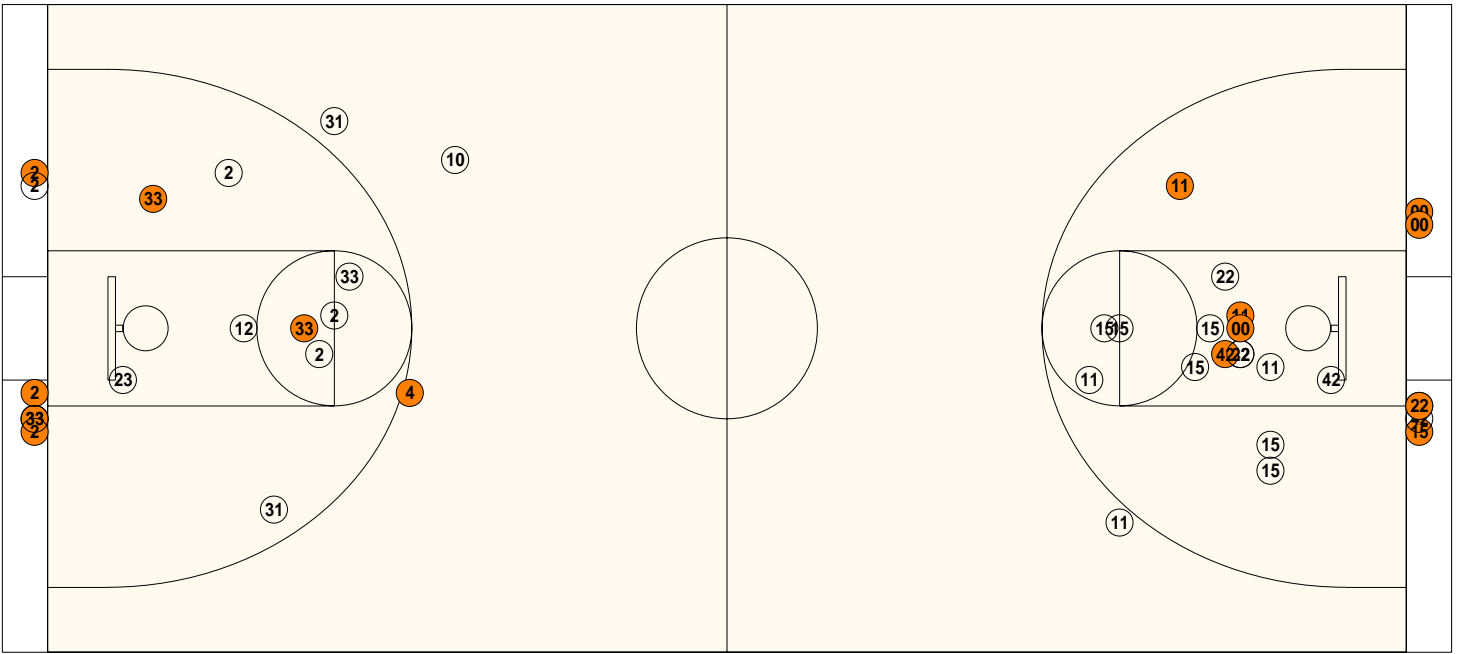

FIRST HALF

Lexington Catholic

Shooting	Pts	Pts
2FG 6/15 (40.0%)	12	Pts/Shot 0.83
3FG 1/3 (33.3%)	3	2nd Eff Pts 0
TFG 7/18 (38.9%)		Pts off TO's 2
FT 0/0 (0.00%)	0	3Pt Eff +6.7
Scoring Distribution: 2FG 80.0% 3FG 20.0% FT 0.0%		

Sacred Heart Academy

Shooting	Pts	Pts
2FG 8/22 (36.4%)	16	Pts/Shot 0.71
3FG 0/1 (0.00%)	0	2nd Eff Pts 0
TFG 8/23 (34.8%)		Pts off TO's 7
FT 1/2 (50.0%)	1	3Pt Eff -24.2
Scoring Distribution: 2FG 94.1% 3FG 0.0% FT 5.9%