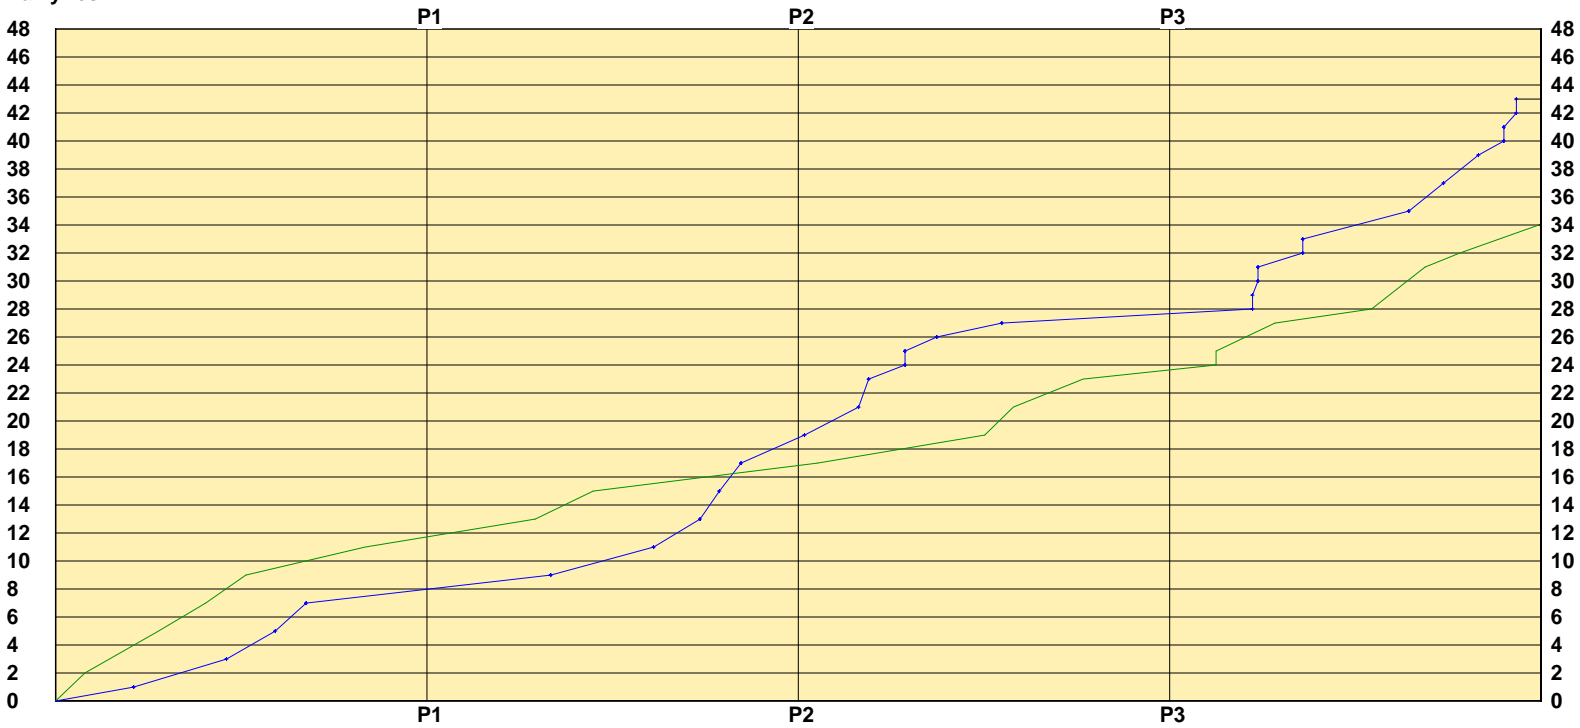

KHSAA Basketball - Scoring Timeline Report
Lexington Catholic Lady Knights vs. Sacred Heart Academy Valkyries
DATE: 03/27/2004 TIME: 8:00 CST SITE: Diddle Arena-Bowling Green, KY

Lady Knights

LEAD TIMELINE

Valkyries

Lady Knights
Valkyries

SCORING TIMELINE

Largest Lead LCATH 32 SACR 43 (11 pts) Lead Changes 1 Number of Ties 1

KHSAA Basketball - Play by Play Report - Scoring Only (pg 1)
Lexington Catholic Lady Knights vs. Sacred Heart Academy Valkyries
Date: 03/27/2004 Time: 8:00 CST Site: Diddle Arena-Bowling Green, KY Attendance: 2865