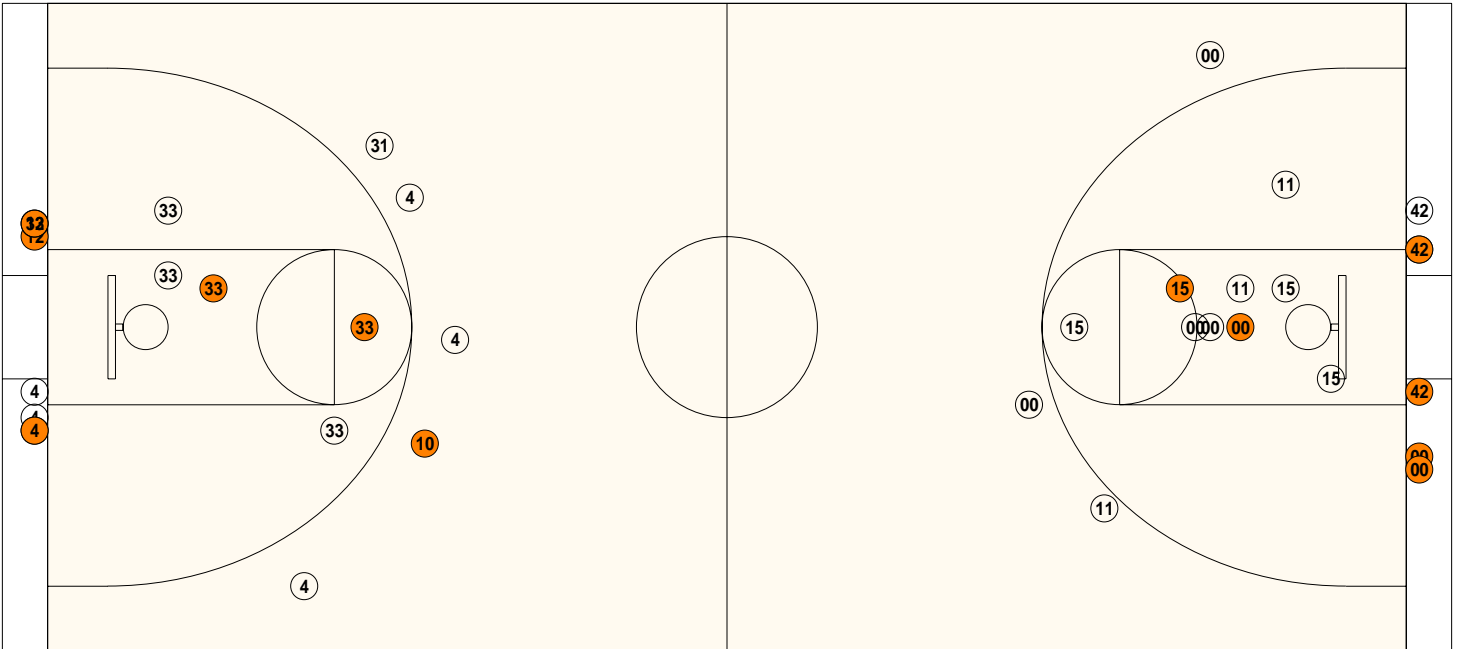

SECOND HALF

Lexington Catholic

Shooting	Pts	Pts
2FG 6/12 (50.0%)	12s	Pts/Shot 0.90
3FG 1/5 (20.0%)	3	2nd Eff Pts 0
TFG 7/17 (41.2%)		Pts off TO's 3
FT 4/8 (50.0%)	4	3Pt Eff -13.3
Scoring Distribution: 2FG 63.2% 3FG 15.8% FT 21.1%		

Sacred Heart Academy

Shooting	Pts	Pts
2FG 6/15 (40.0%)	12s	Pts/Shot 1.00
3FG 0/3 (0.00%)	0	2nd Eff Pts 0
TFG 6/18 (33.3%)		Pts off TO's 6
FT 14/16 (87.5%)	14	3Pt Eff -26.7
Scoring Distribution: 2FG 46.2% 3FG 0.0% FT 53.8%