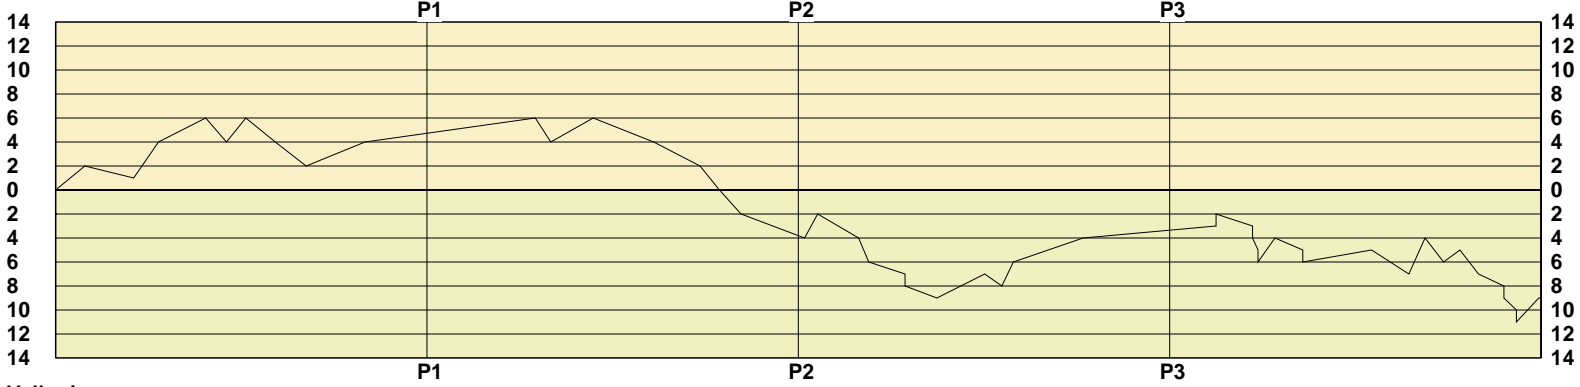

KHSAA Basketball - Scoring Timeline Report
Lexington Catholic Lady Knights vs. Sacred Heart Academy Valkyries
DATE: 03/27/2004 TIME: 8:00 CST SITE: Diddle Arena-Bowling Green, KY

Lady Knights

LEAD TIMELINE

Valkyries

Lady Knights
Valkyries

SCORING TIMELINE