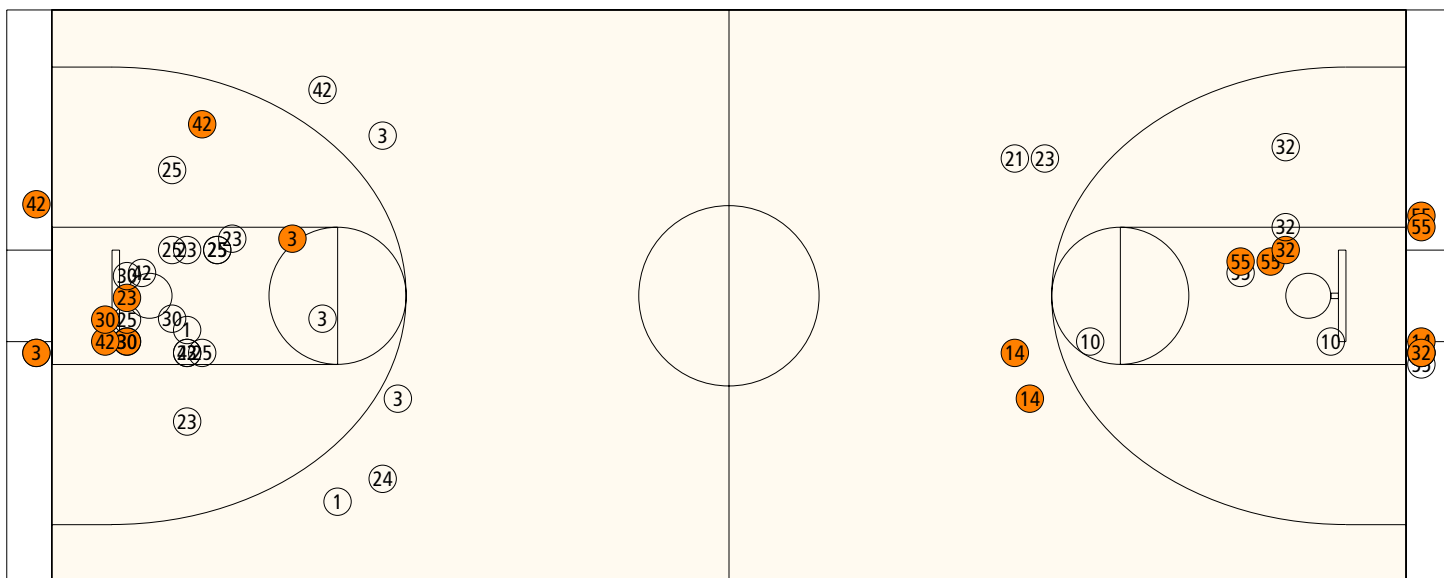

FIRST HALF

Butler

Shooting	Pts	Pts
2FG 9/26 (34.6%)	18	Pts/Shot 0.69
3FG 0/5 (0.00%)	0	2nd Eff Pts 9
TFG 9/31 (29.0%)		Pts off TO's 12
FT 6/9 (66.7%)	6	3Pt Eff -23.1
Scoring Distribution: 2FG 75.0% 3FG 0.0% FT 25.0%		

Franklin Simpson

Shooting	Pts	Pts
2FG 8/15 (53.3%)	16	Pts/Shot 1.08
3FG 2/4 (50.0%)	6	2nd Eff Pts 3
TFG 10/19 (52.6%)		Pts off TO's 6
FT 4/10 (40.0%)	4	3Pt Eff +14.4
Scoring Distribution: 2FG 61.5% 3FG 23.1% FT 15.4%