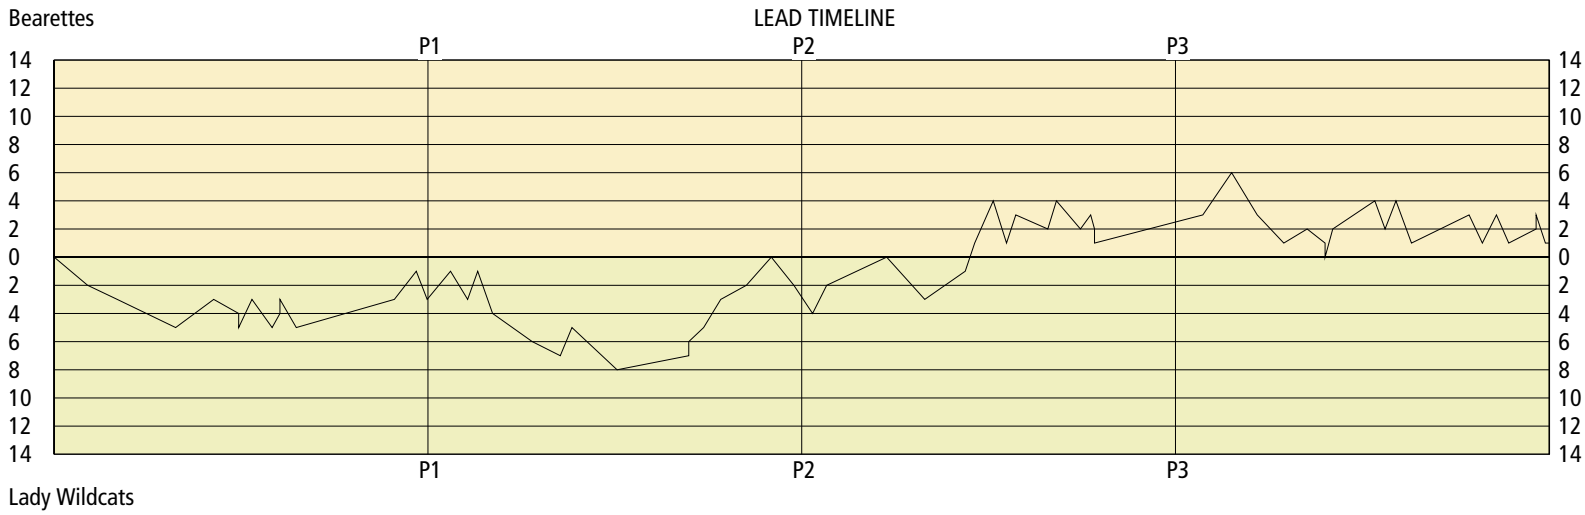

Largest Lead BUTL 16 FS 24 (8 pts) Lead Changes 1 Number of Ties 3