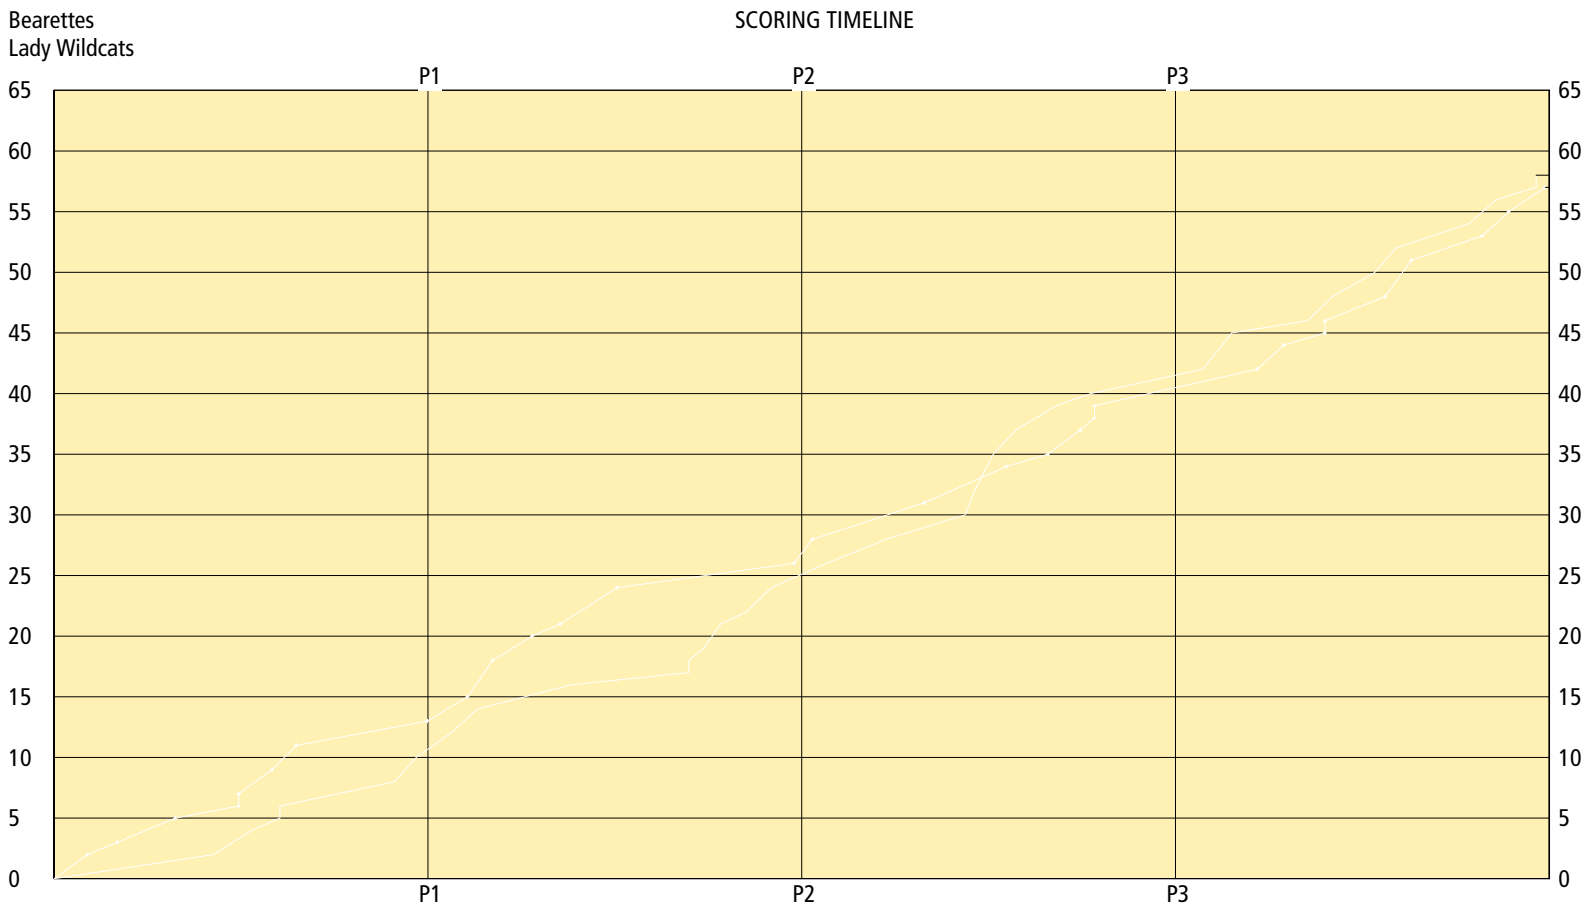

Largest Lead BUTL 16 FS 24 (8 pts) Lead Changes 1 Number of Ties 3