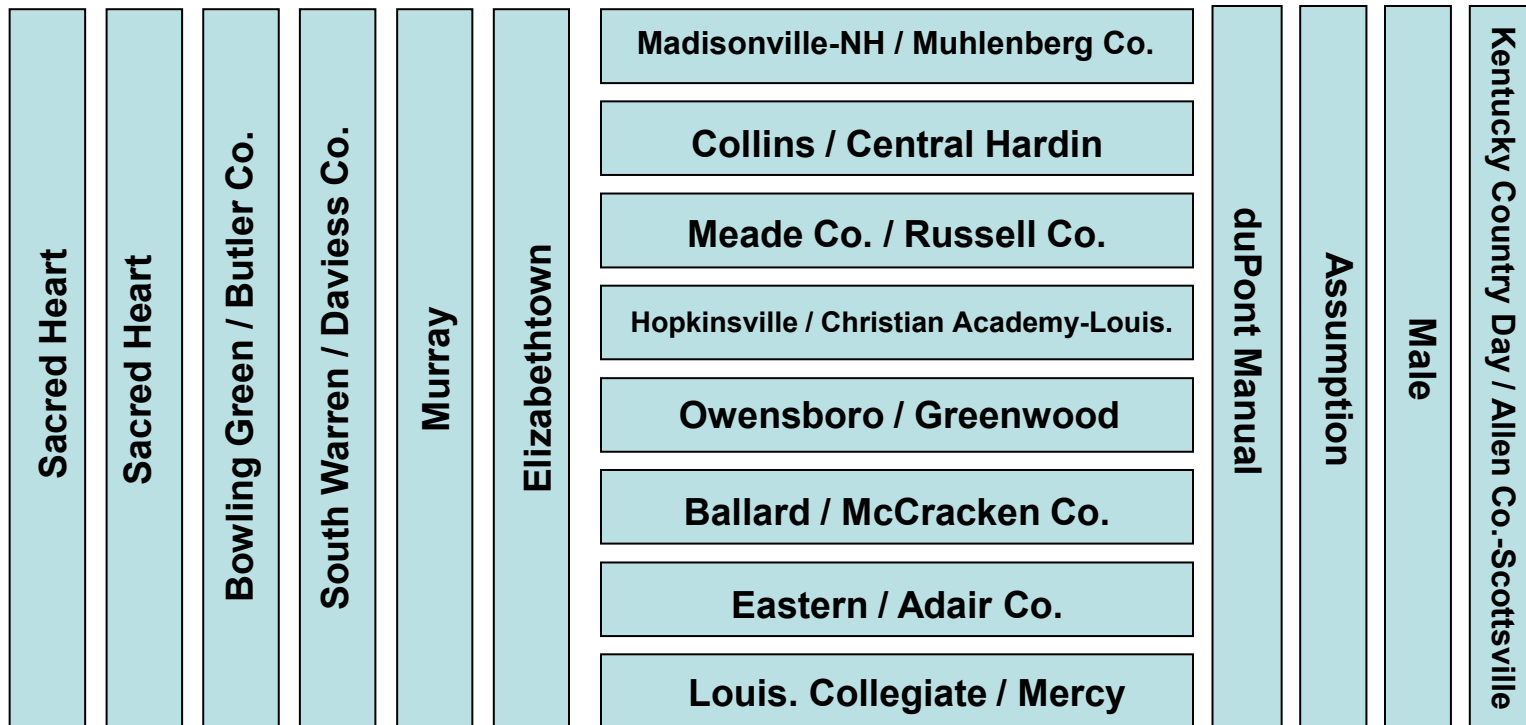

2022 KHSAA State Girls warm-up lane assignments (8:45-9:25)

Note: ONE-WAY SPRINTS in competition lanes during final 10 minutes

Control room

Shallow end

Meet operations