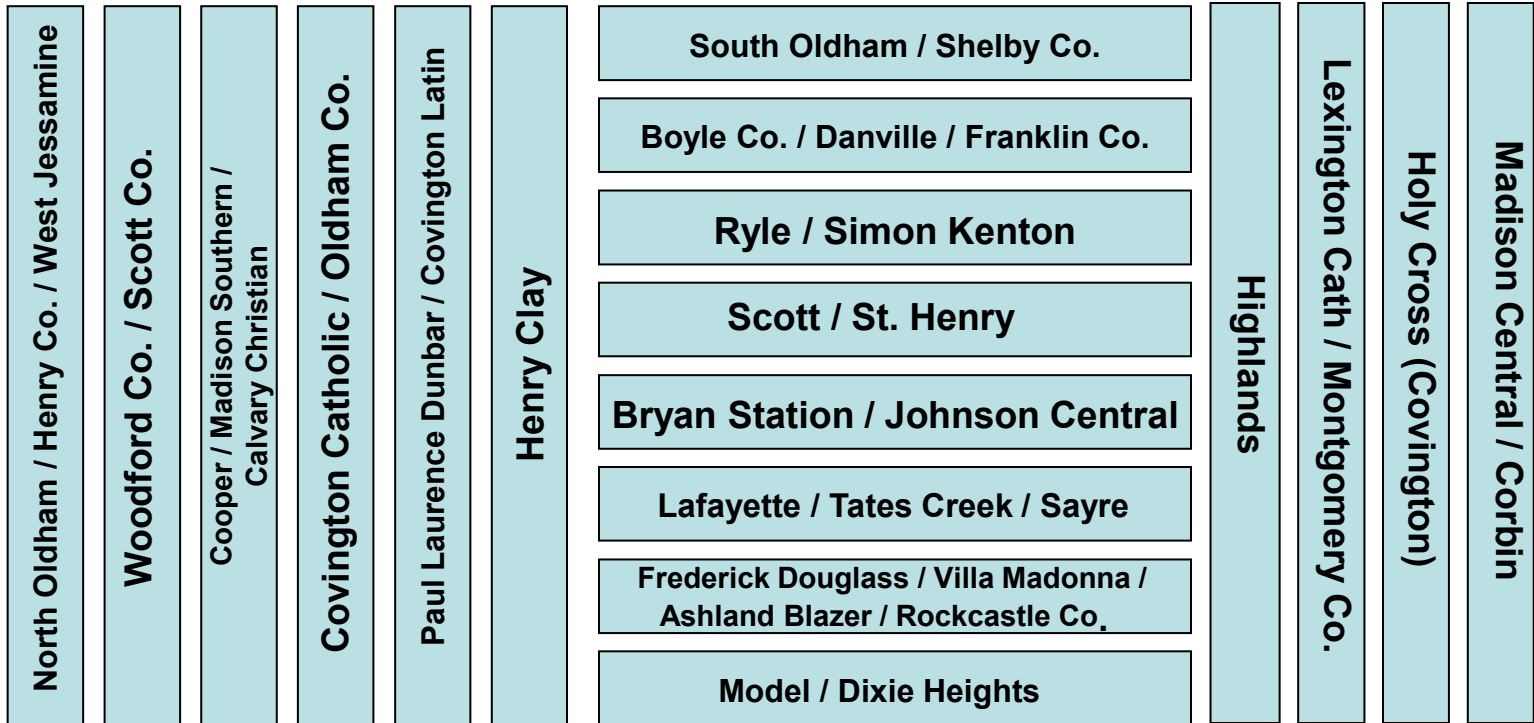

# 2022 KHSAA State Boys warm-up lane assignments (8:45-9:25)

Note: ONE-WAY SPRINTS in competition lanes during final 10 minutes

**Control room**

**Shallow end**

**Diving board end**

**Meet operations**

## Control room

Shallow end

Meet operations