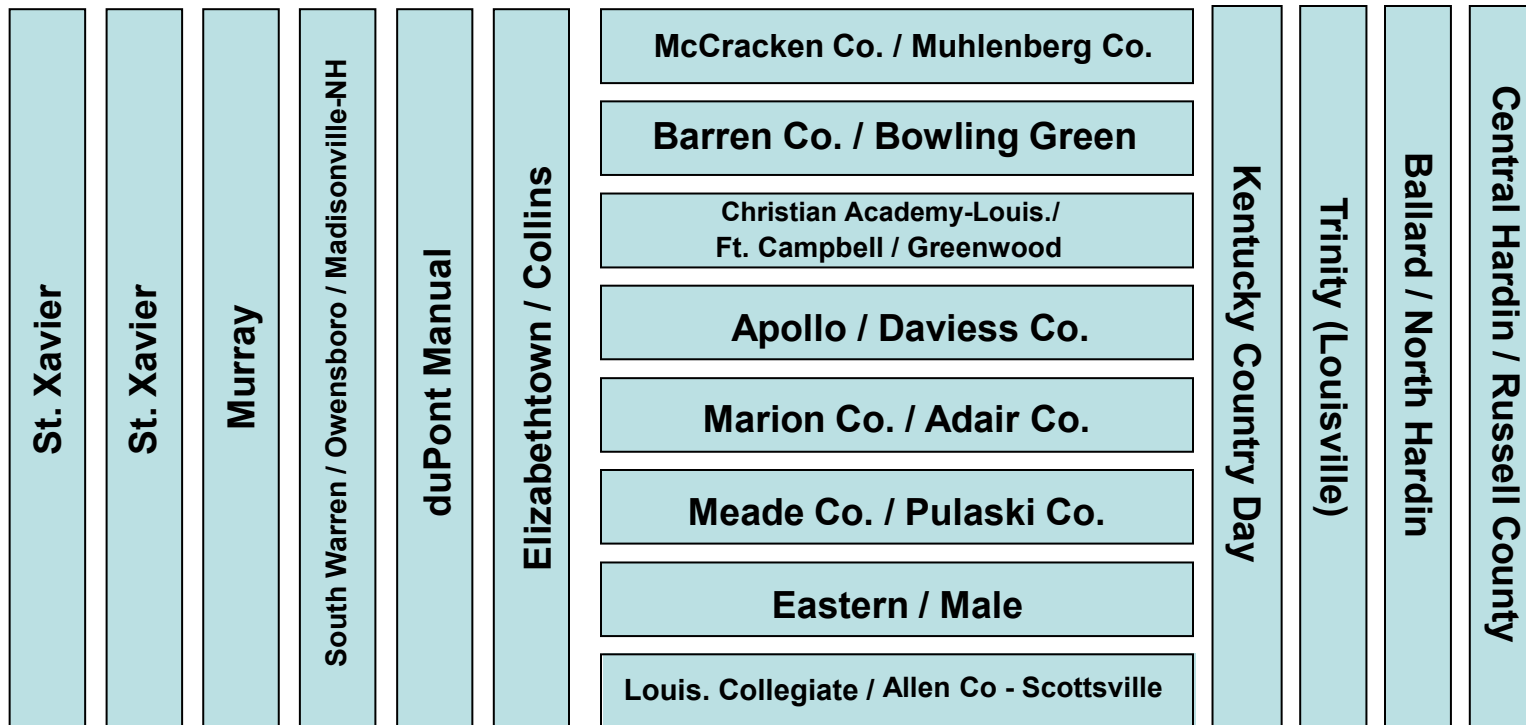

# 2022 KHSAA State Boys warm-up lane assignments (8:45-9:25)

Note: ONE-WAY SPRINTS in competition lanes during final 10 minutes

**Control room**

**Shallow end**

**Diving board end**

**Meet operations**

# 2022 KHSAA State Boys warm-up lane assignments (9:25-10:05)

Note: ONE-WAY SPRINTS in competition lanes during final 10 minutes

## Control room

Shallow end

Meet operations