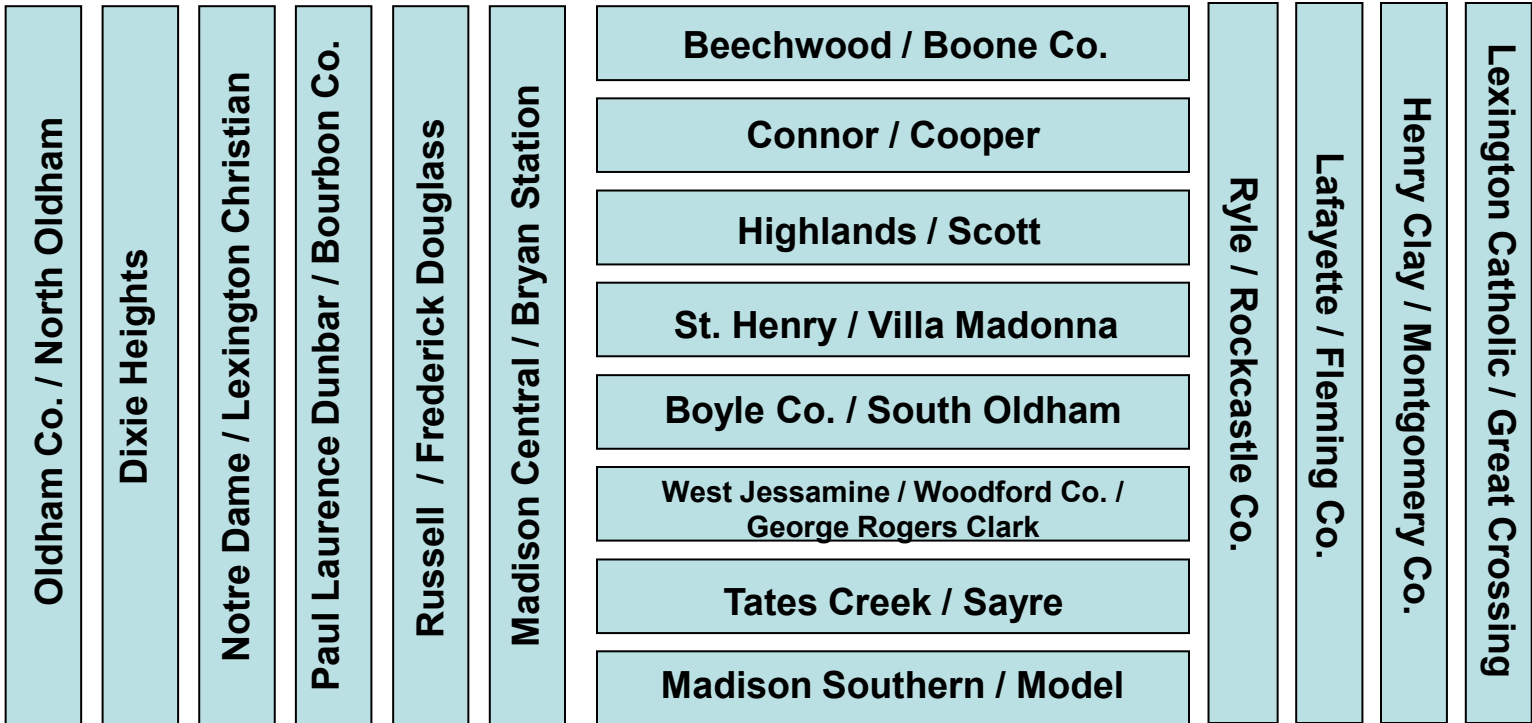

2022 KHSAA State Girls warm-up lane assignments (9:25-10:05)

Note: ONE-WAY SPRINTS in competition lanes during final 10 minutes

Control room

Shallow end

Diving board end

Meet operations