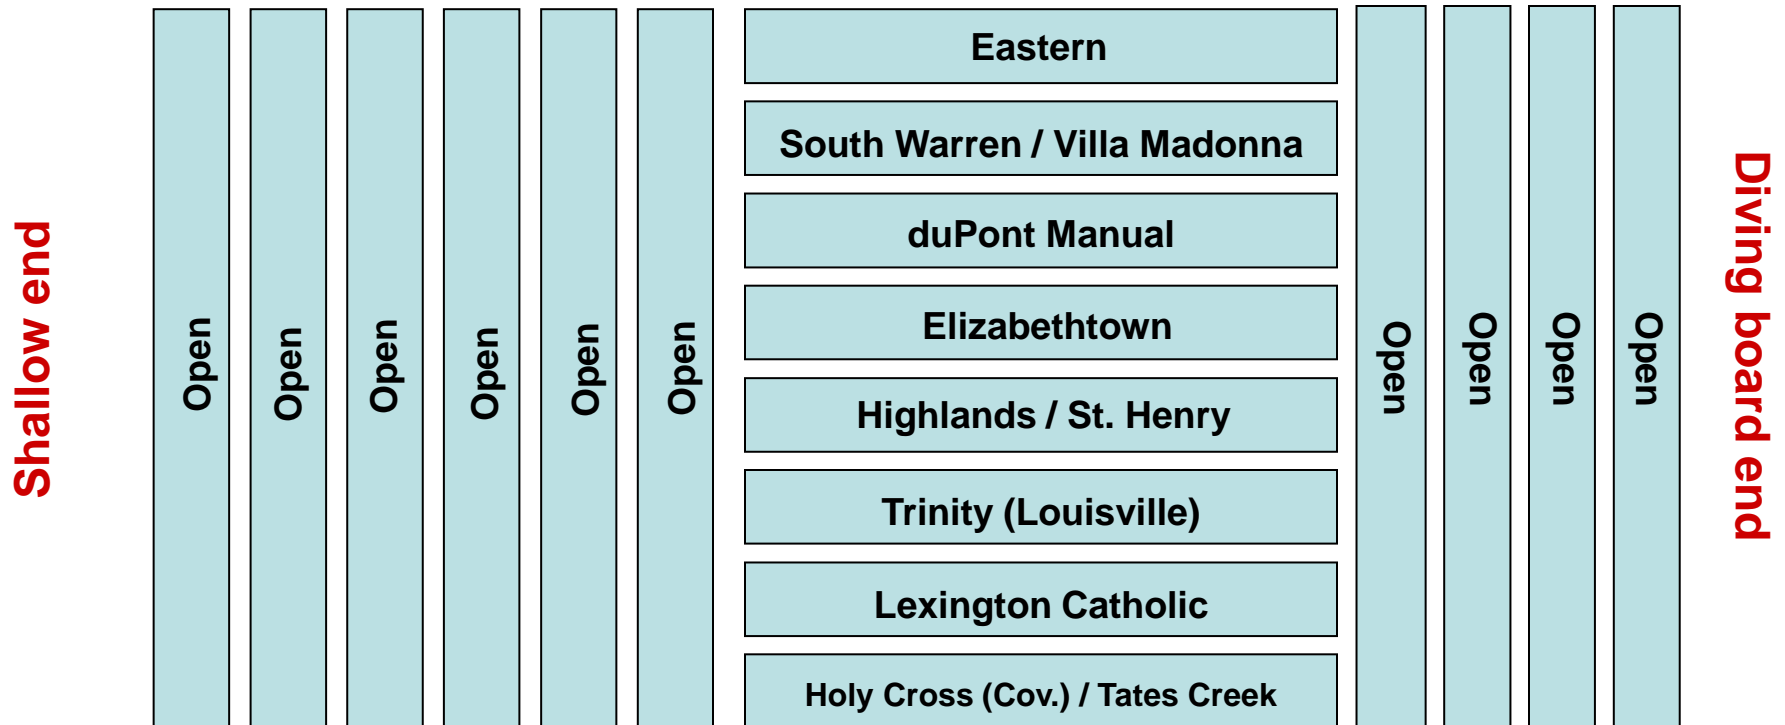

**2024 KHSAA State Boys Swimming Group 1
Warm-up lane assignments (9:00-9:20)**

Spectator Seating

Meet operations

*All 10 other lanes, 6 in shallow end and 4 in the deep end are open throughout all warm-up sessions 9:00 AM – 10:20 AM.

**2024 KHSAA State Boys Swimming Group 2
Warm-up lane assignments (9:20-9:40)**

Spectator Seating

Meet operations

*All 10 other lanes, 6 in shallow end and 4 in the deep end are open throughout all warm-up sessions 9:00 AM – 10:20 AM.

**2024 KHSAA State Boys Swimming Group 3
Warm-up lane assignments (9:40-10:00)**

Spectator Seating

Meet operations

*All 10 other lanes, 6 in shallow end and 4 in the deep end are open throughout all warm-up sessions 9:00 AM – 10:20 AM.

**2024 KHSAA State Boys Swimming Group 4
Warm-up lane assignments (10:00-10:20)**

Spectator Seating

Meet operations

*All 10 other lanes, 6 in shallow end and 4 in the deep end are open throughout all warm-up sessions 9:00 AM – 10:20 AM.