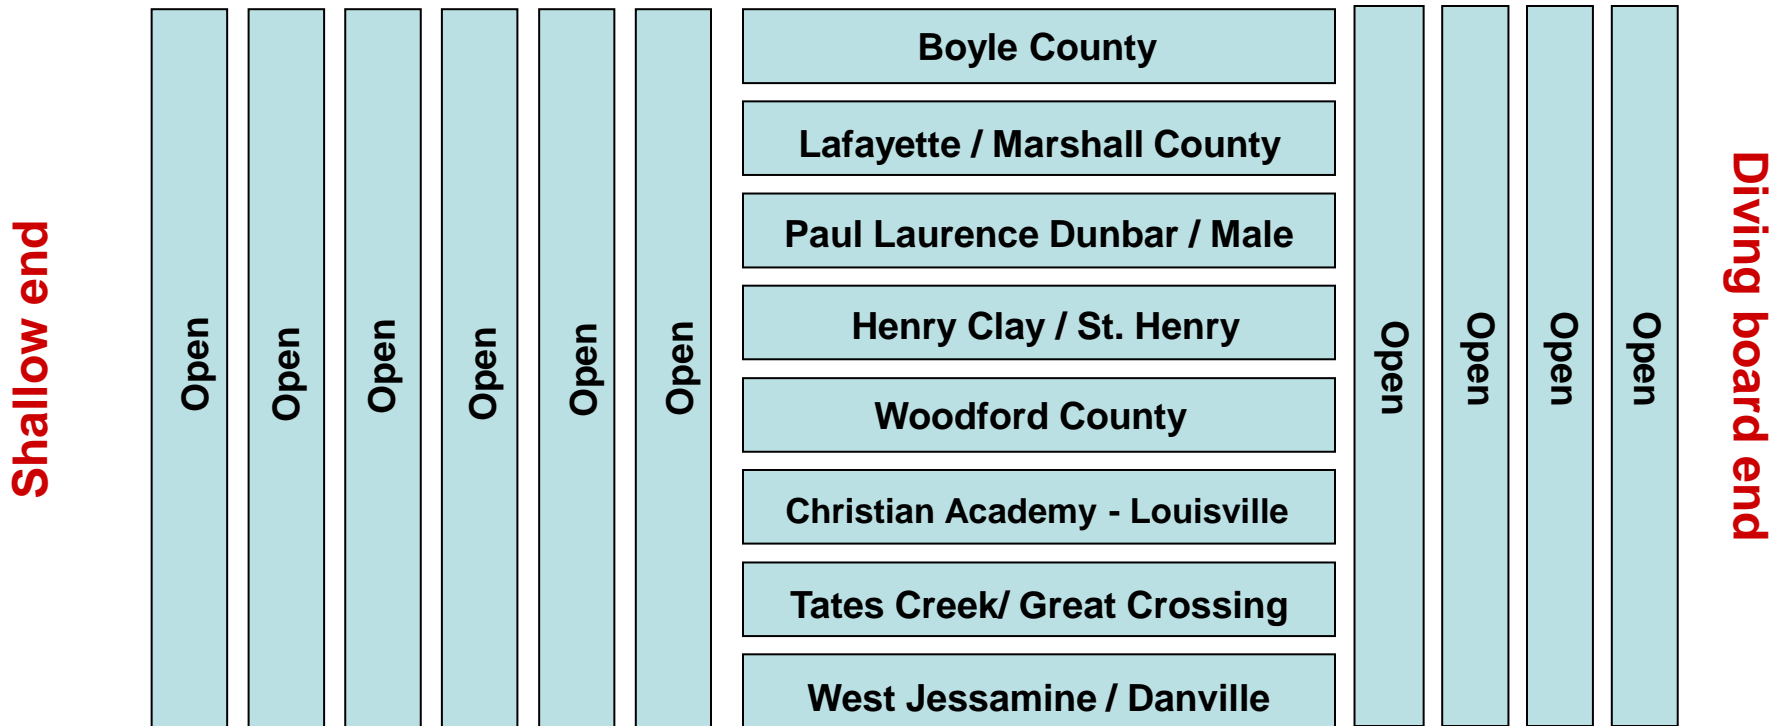

**2024 KHSAA State Boys Swimming Group 3
Warm-up lane assignments (9:40-10:00)**

Spectator Seating

Meet operations

*All 10 other lanes, 6 in shallow end and 4 in the deep end are open throughout all warm-up sessions 9:00 AM – 10:20 AM.

**2024 KHSAA State Boys Swimming Group 4
Warm-up lane assignments (10:00-10:20)**

Spectator Seating

Meet operations

*All 10 other lanes, 6 in shallow end and 4 in the deep end are open throughout all warm-up sessions 9:00 AM – 10:20 AM.

2024 KHSAA State Girls Swimming Group 1 Warm-up lane assignments (9:00-9:20)

Spectator Seating

Meet operations

*All 10 other lanes, 6 in shallow end and 4 in the deep end are open throughout all warm-up sessions 9:00 AM – 10:20 AM.

**2024 KHSAA State Girls Swimming Group 2
Warm-up lane assignments (9:20-9:40)**

Spectator Seating

Meet operations

*All 10 other lanes, 6 in shallow end and 4 in the deep end are open throughout all warm-up sessions 9:00 AM – 10:20 AM.