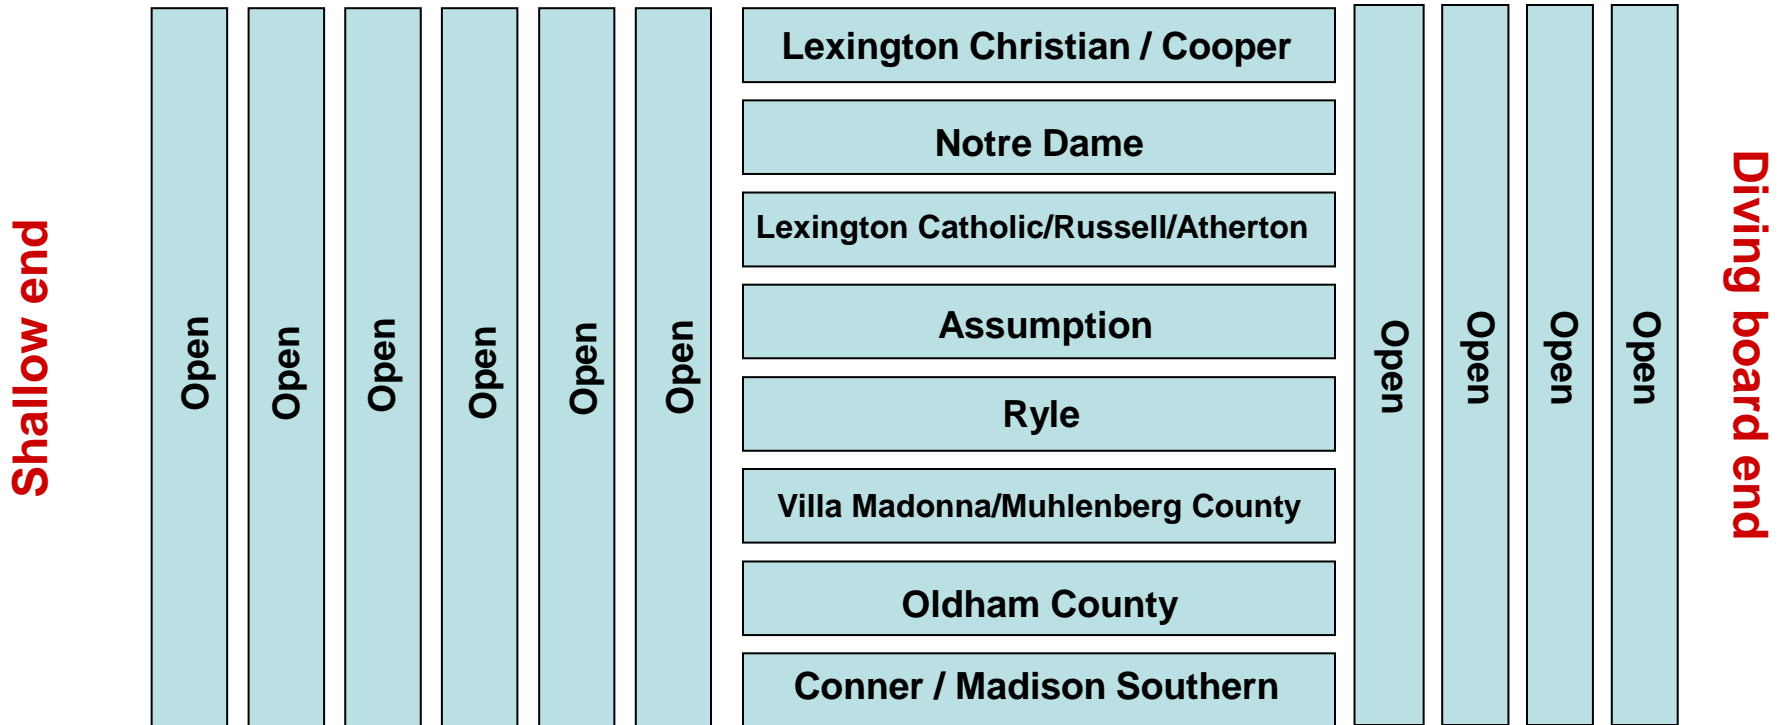

2024 KHSAA State Girls Swimming Group 1 Warm-up lane assignments (9:00-9:20)

Spectator Seating

Meet operations

*All 10 other lanes, 6 in shallow end and 4 in the deep end are open throughout all warm-up sessions 9:00 AM – 10:20 AM.

**2024 KHSAA State Girls Swimming Group 2
Warm-up lane assignments (9:20-9:40)**

Spectator Seating

Meet operations

*All 10 other lanes, 6 in shallow end and 4 in the deep end are open throughout all warm-up sessions 9:00 AM – 10:20 AM.

2024 KHSAA State Girls Swimming Group 3 Warm-up lane assignments (9:40-10:00)

Spectator Seating

Meet operations

*All 10 other lanes, 6 in shallow end and 4 in the deep end are open throughout all warm-up sessions 9:00 AM – 10:20 AM.

2024 KHSAA State Girls Swimming Group 4 Warm-up lane assignments (10:00-10:20)

Spectator Seating

Meet operations

*All 10 other lanes, 6 in shallow end and 4 in the deep end are open throughout all warm-up sessions 9:00 AM – 10:20 AM.