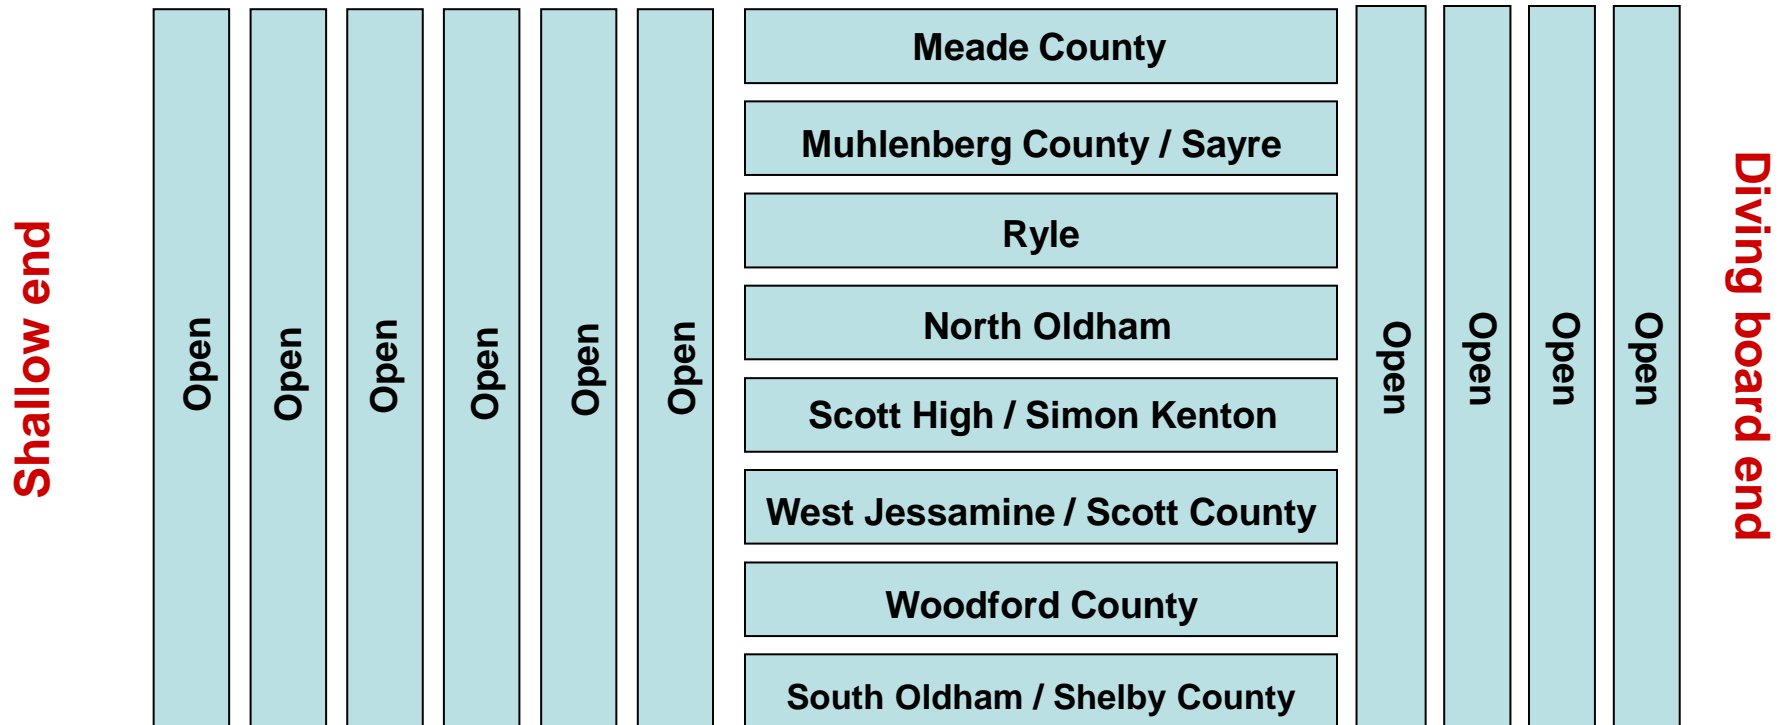

**2024 KHSAA State Boys Swimming Group 2
Warm-up lane assignments (9:20-9:40)**

Spectator Seating

Meet operations

*All 10 other lanes, 6 in shallow end and 4 in the deep end are open throughout all warm-up sessions 9:00 AM – 10:20 AM.

**2024 KHSAA State Boys Swimming Group 3
Warm-up lane assignments (9:40-10:00)**

Spectator Seating

Meet operations

*All 10 other lanes, 6 in shallow end and 4 in the deep end are open throughout all warm-up sessions 9:00 AM – 10:20 AM.

**2024 KHSAA State Boys Swimming Group 4
Warm-up lane assignments (10:00-10:20)**

Spectator Seating

Meet operations

*All 10 other lanes, 6 in shallow end and 4 in the deep end are open throughout all warm-up sessions 9:00 AM – 10:20 AM.