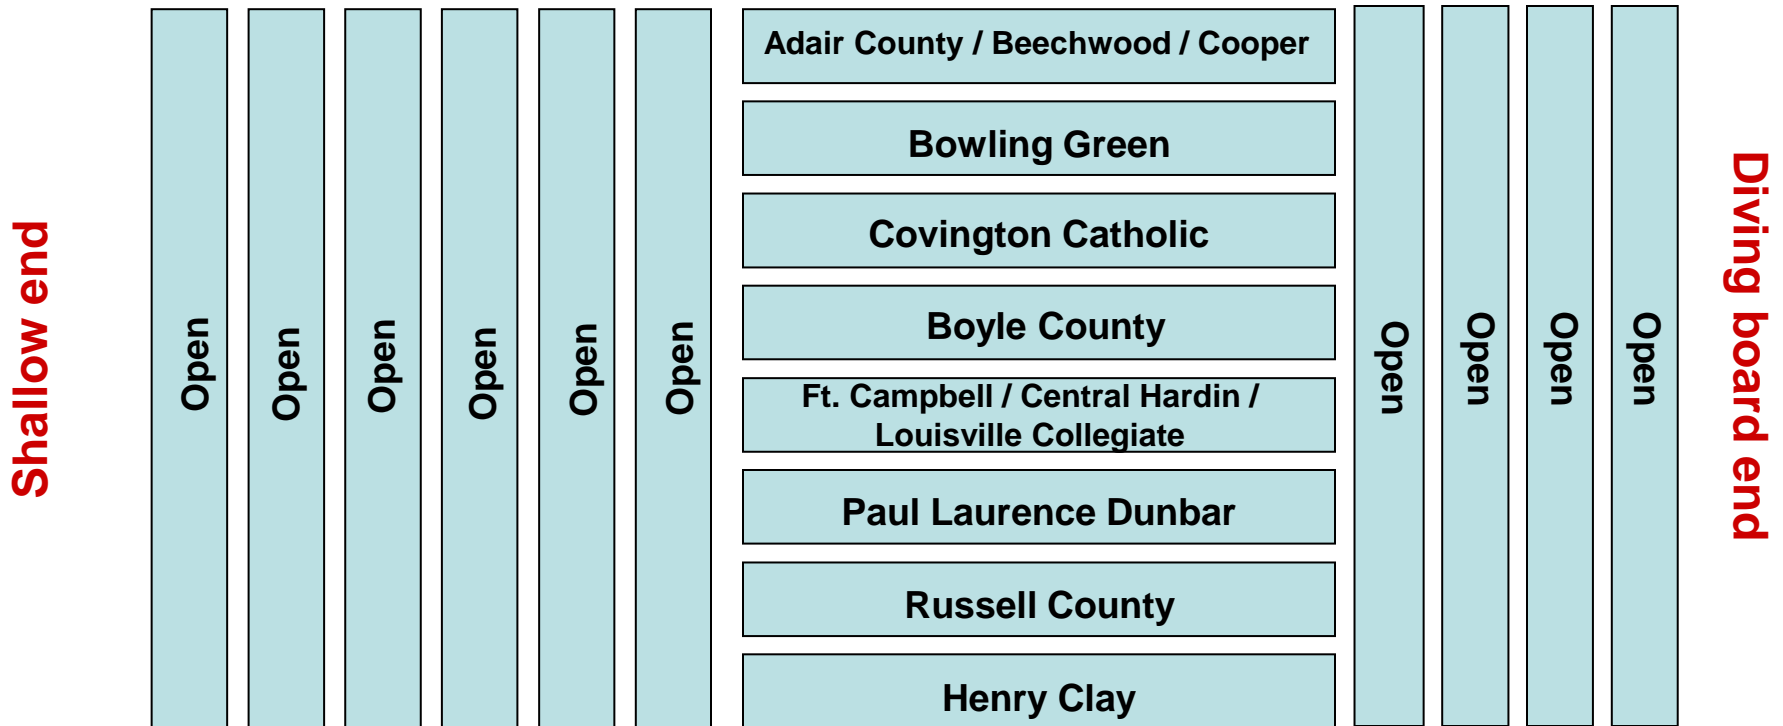

**2024 KHSAA State Boys Swimming Group 1
Warm-up lane assignments (9:00-9:20)**

Spectator Seating

Meet operations

*All 10 other lanes, 6 in shallow end and 4 in the deep end are open throughout all warm-up sessions 9:00 AM – 10:20 AM.

**2024 KHSAA State Boys Swimming Group 2
Warm-up lane assignments (9:20-9:40)**

Spectator Seating

Meet operations

*All 10 other lanes, 6 in shallow end and 4 in the deep end are open throughout all warm-up sessions 9:00 AM – 10:20 AM.

**2024 KHSAA State Boys Swimming Group 3
Warm-up lane assignments (9:40-10:00)**

Spectator Seating

Meet operations

*All 10 other lanes, 6 in shallow end and 4 in the deep end are open throughout all warm-up sessions 9:00 AM – 10:20 AM.

**2024 KHSAA State Boys Swimming Group 4
Warm-up lane assignments (10:00-10:20)**

Spectator Seating

Meet operations

*All 10 other lanes, 6 in shallow end and 4 in the deep end are open throughout all warm-up sessions 9:00 AM – 10:20 AM.