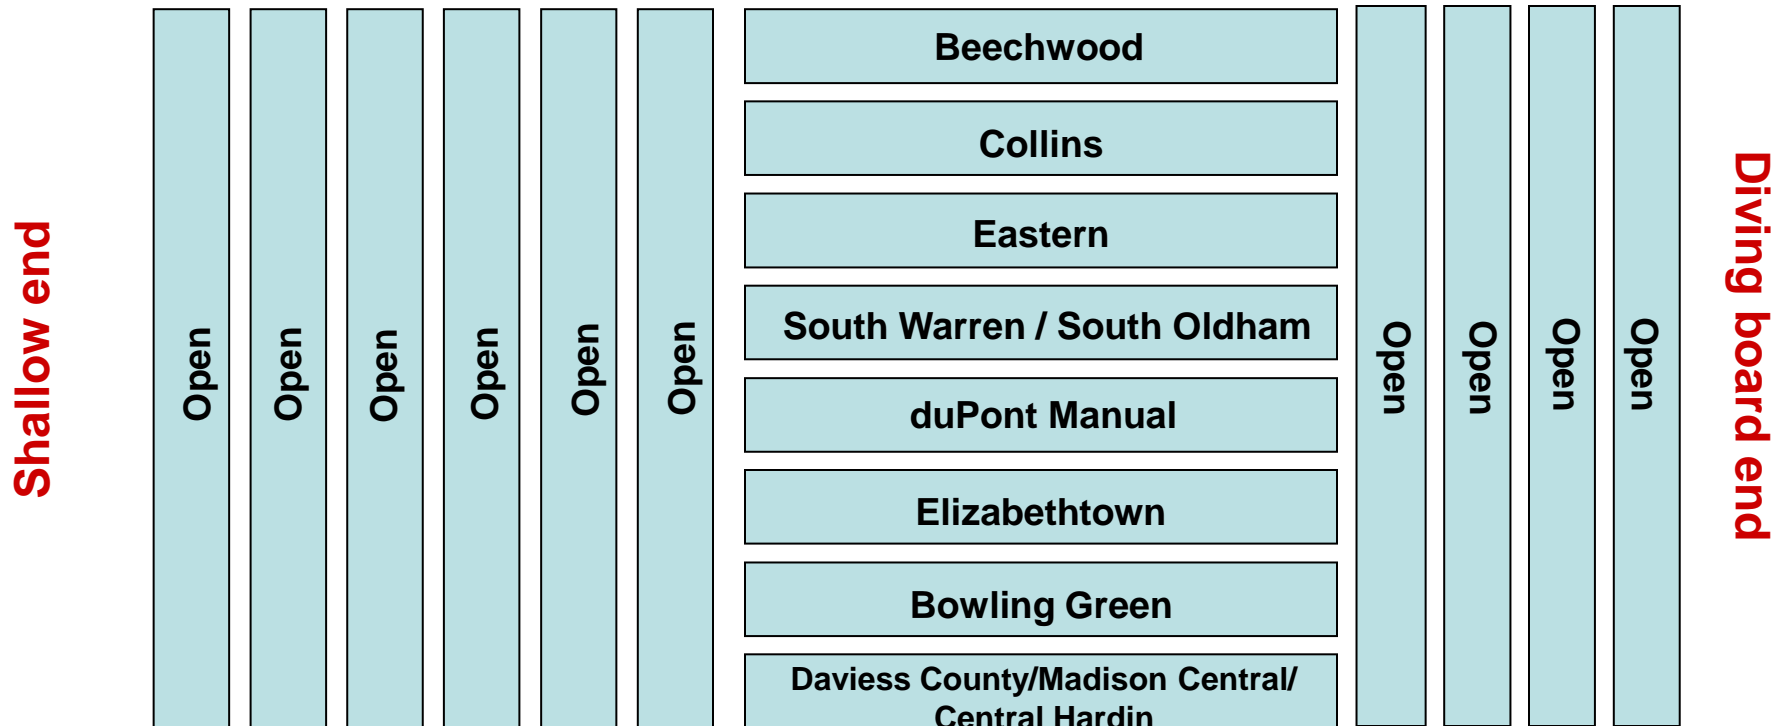

**2024 KHSAA State Girls Swimming Group 2
Warm-up lane assignments (9:20-9:40)**

Spectator Seating

Meet operations

*All 10 other lanes, 6 in shallow end and 4 in the deep end are open throughout all warm-up sessions 9:00 AM – 10:20 AM.

2024 KHSAA State Girls Swimming Group 3 Warm-up lane assignments (9:40-10:00)

Spectator Seating

Meet operations

*All 10 other lanes, 6 in shallow end and 4 in the deep end are open throughout all warm-up sessions 9:00 AM – 10:20 AM.

2024 KHSAA State Girls Swimming Group 4 Warm-up lane assignments (10:00-10:20)

Spectator Seating

Meet operations

*All 10 other lanes, 6 in shallow end and 4 in the deep end are open throughout all warm-up sessions 9:00 AM – 10:20 AM.