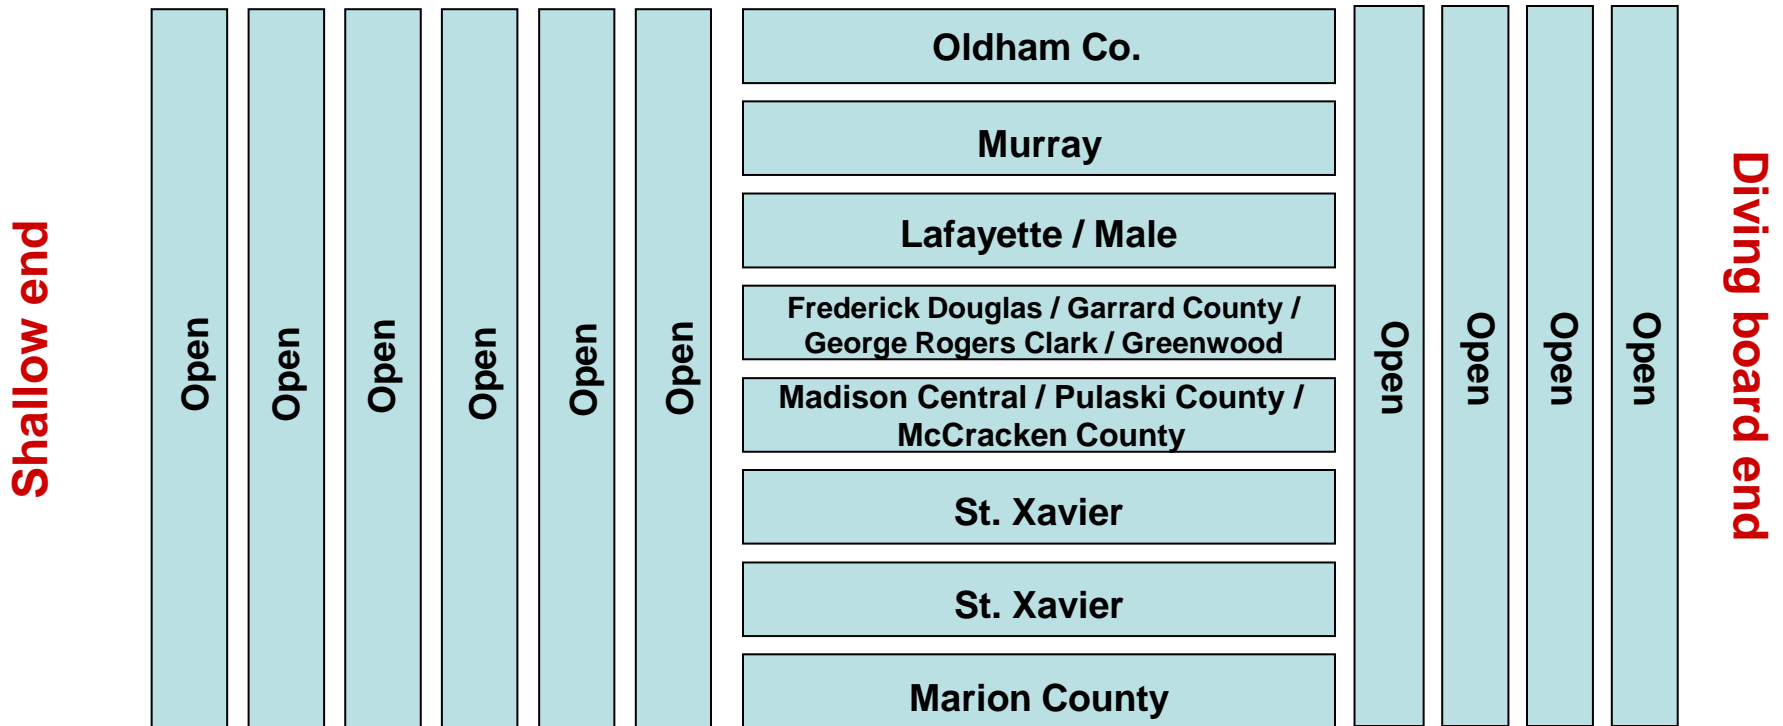

**2024 KHSAA State Boys Swimming Group 1
Warm-up lane assignments (9:00-9:20)**

Spectator Seating

Meet operations

*All 10 other lanes, 6 in shallow end and 4 in the deep end are open throughout all warm-up sessions 9:00 AM – 10:20 AM.

**2024 KHSAA State Boys Swimming Group 2
Warm-up lane assignments (9:20-9:40)**

Spectator Seating

Meet operations

*All 10 other lanes, 6 in shallow end and 4 in the deep end are open throughout all warm-up sessions 9:00 AM – 10:20 AM.

**2024 KHSAA State Boys Swimming Group 3
Warm-up lane assignments (9:40-10:00)**

Spectator Seating

Meet operations

*All 10 other lanes, 6 in shallow end and 4 in the deep end are open throughout all warm-up sessions 9:00 AM – 10:20 AM.

**2024 KHSAA State Boys Swimming Group 4
Warm-up lane assignments (10:00-10:20)**

Spectator Seating

Meet operations

*All 10 other lanes, 6 in shallow end and 4 in the deep end are open throughout all warm-up sessions 9:00 AM – 10:20 AM.