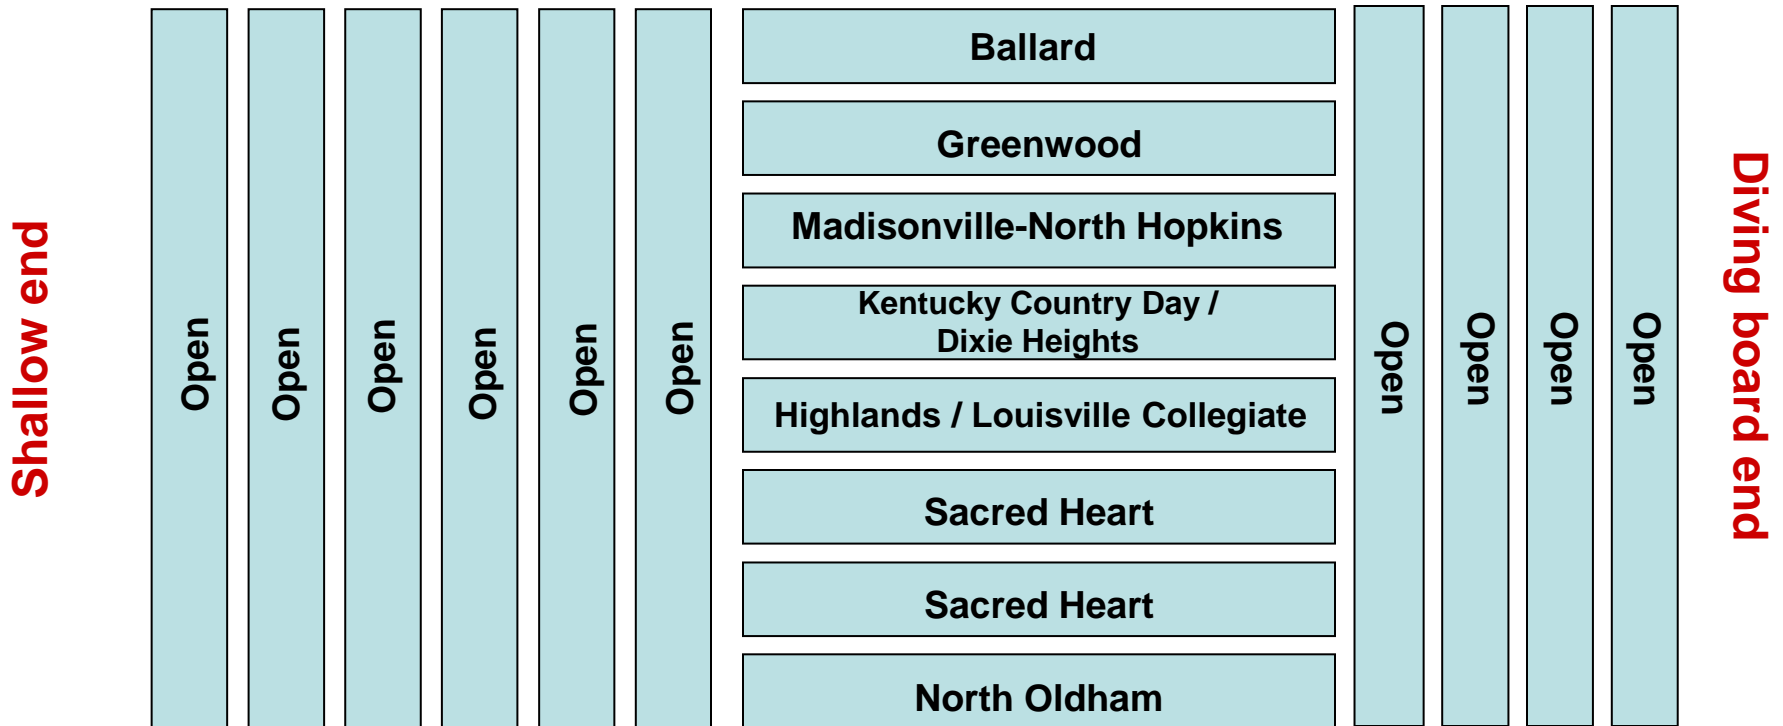

**2024 KHSAA State Boys Swimming Group 4
Warm-up lane assignments (10:00-10:20)**

Spectator Seating

Meet operations

*All 10 other lanes, 6 in shallow end and 4 in the deep end are open throughout all warm-up sessions 9:00 AM – 10:20 AM.

2024 KHSAA State Girls Swimming Group 1 Warm-up lane assignments (9:00-9:20)

Spectator Seating

Meet operations

*All 10 other lanes, 6 in shallow end and 4 in the deep end are open throughout all warm-up sessions 9:00 AM – 10:20 AM.

**2024 KHSAA State Girls Swimming Group 2
Warm-up lane assignments (9:20-9:40)**

Spectator Seating

Meet operations

*All 10 other lanes, 6 in shallow end and 4 in the deep end are open throughout all warm-up sessions 9:00 AM – 10:20 AM.

2024 KHSAA State Girls Swimming Group 3 Warm-up lane assignments (9:40-10:00)

Spectator Seating

Meet operations

*All 10 other lanes, 6 in shallow end and 4 in the deep end are open throughout all warm-up sessions 9:00 AM – 10:20 AM.