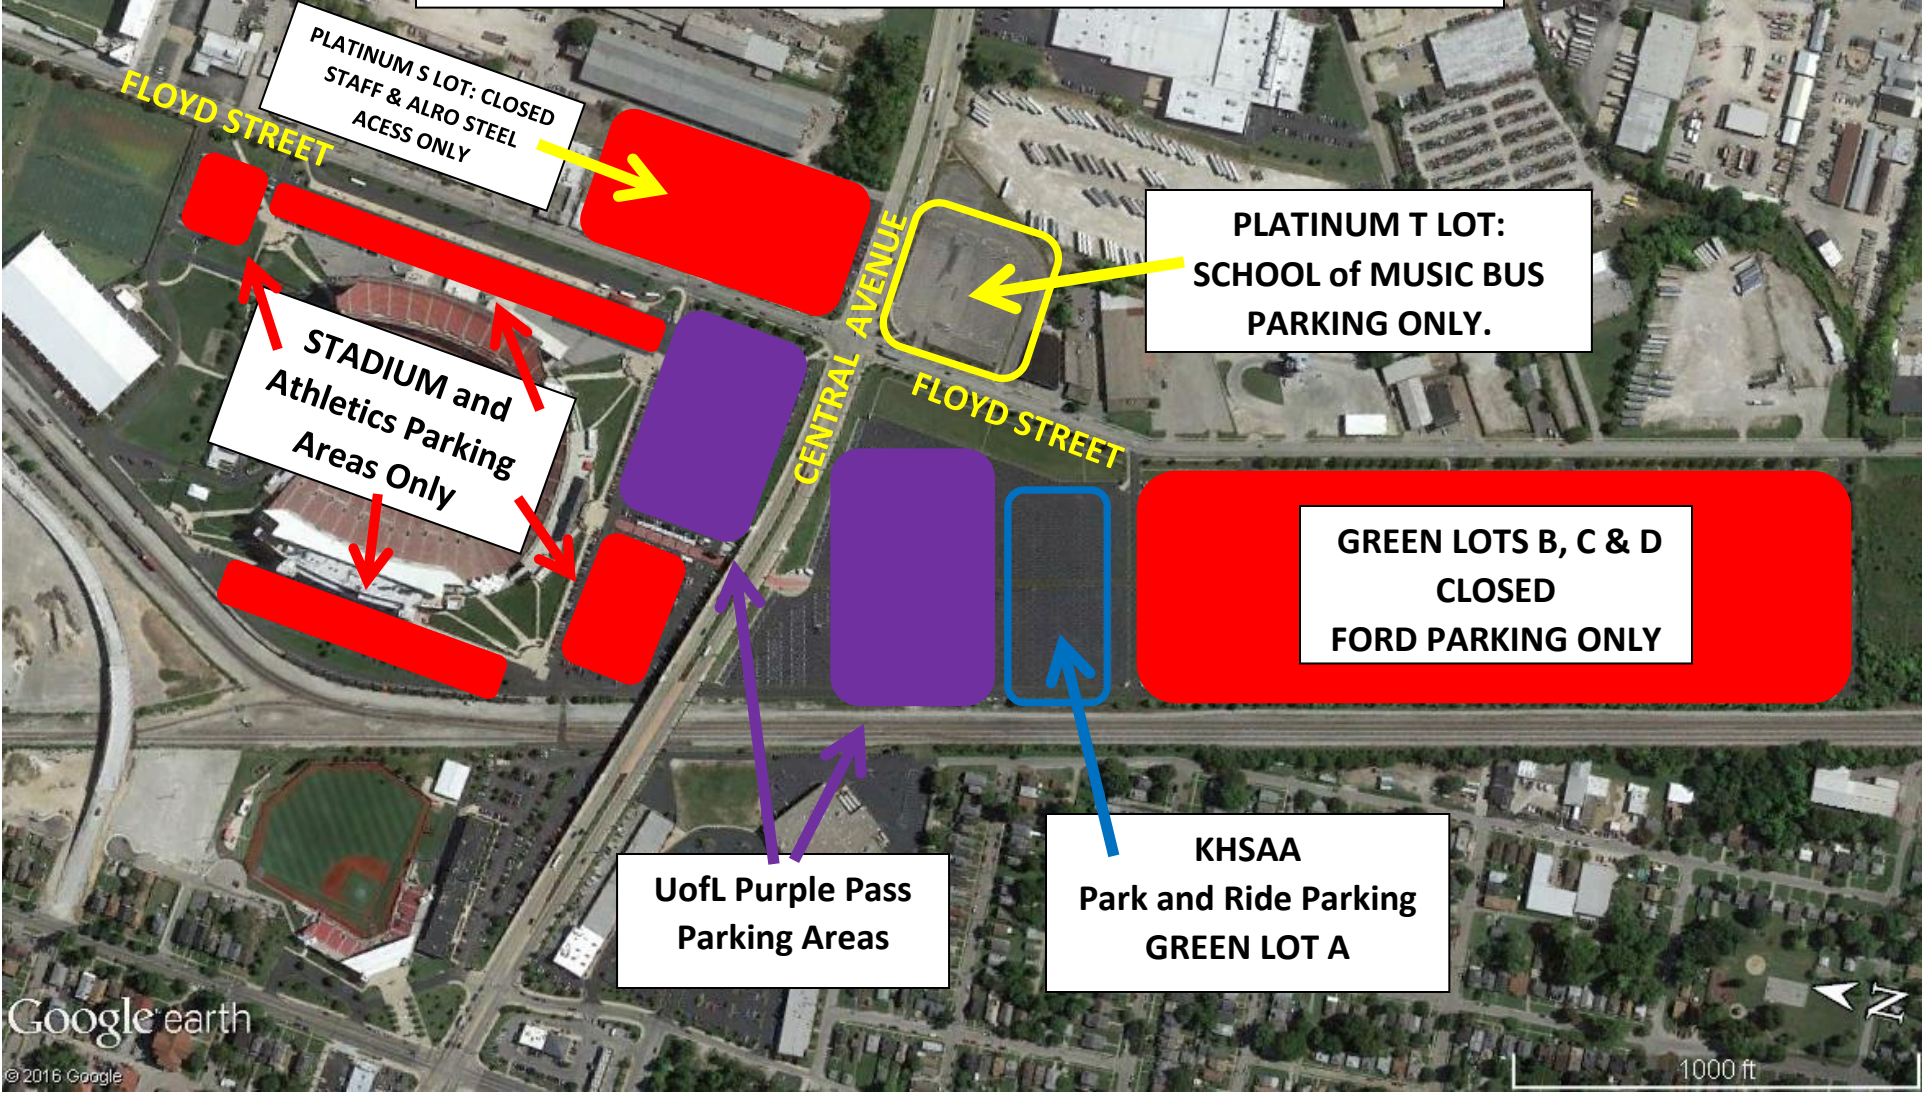

Feb 22, 23 & 24, 2018
Parking Plan for KHSAA State Swim Meet

PLATINUM S LOT: CLOSED
STAFF & ALRO STEEL
ACCESS ONLY

PLATINUM T LOT:
SCHOOL of MUSIC BUS
PARKING ONLY.

STADIUM and
Athletics Parking
Areas Only

GREEN LOTS B, C & D
CLOSED
FORD PARKING ONLY

UofL Purple Pass
Parking Areas

KHSAA
Park and Ride Parking
GREEN LOT A