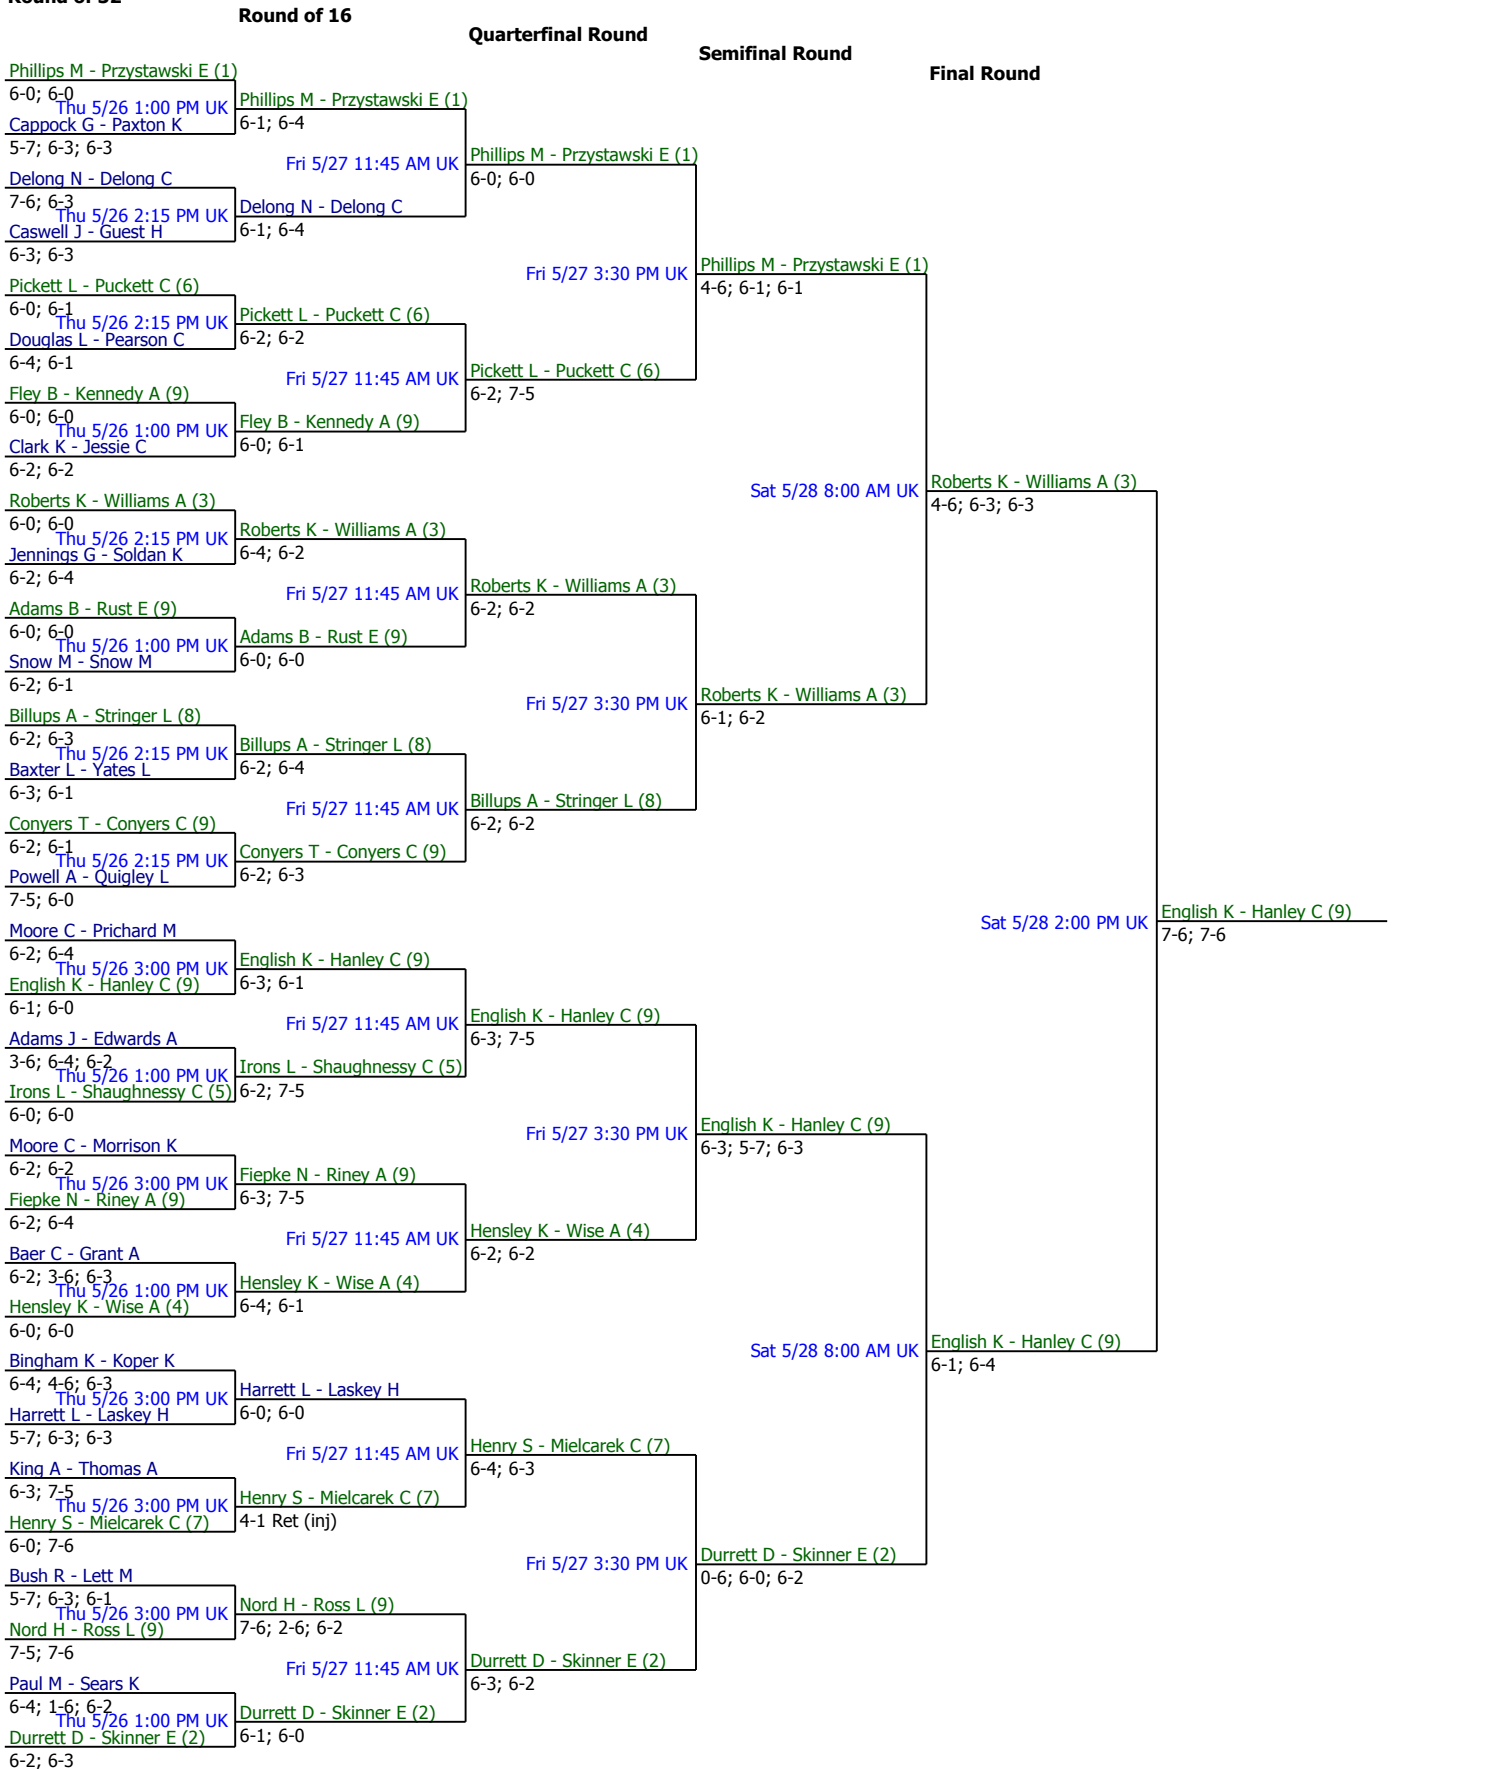

2011 KHSAA State Tennis Tournament		Seeded Players			
Kentucky High School Athletic Association	Girls Doubles	1. Phillips - Prz...	5. Irons - Shaugh...	9. Adams - Rust	9. Fley - Kennedy
City/State: Lexington, KY	Section:	2. Durrett - Skin...	6. Pickett - Puck...	9. Conyers - Cony...	9. Hart - Jewell
Director: Mike Barren	Referee: Judy Brown	3. Roberts - Will...	7. Henry - Mielca...	9. English - Hanl...	9. Henry - Penn
Phone:	Date: 05/26/2011 - 05/28/2011	4. Hensley - Wise	8. Billups - Stri...	9. Fiepke - Riney	9. Nord - Ross
					Winner: English - Hanley

Round of 32

Referee's Signature