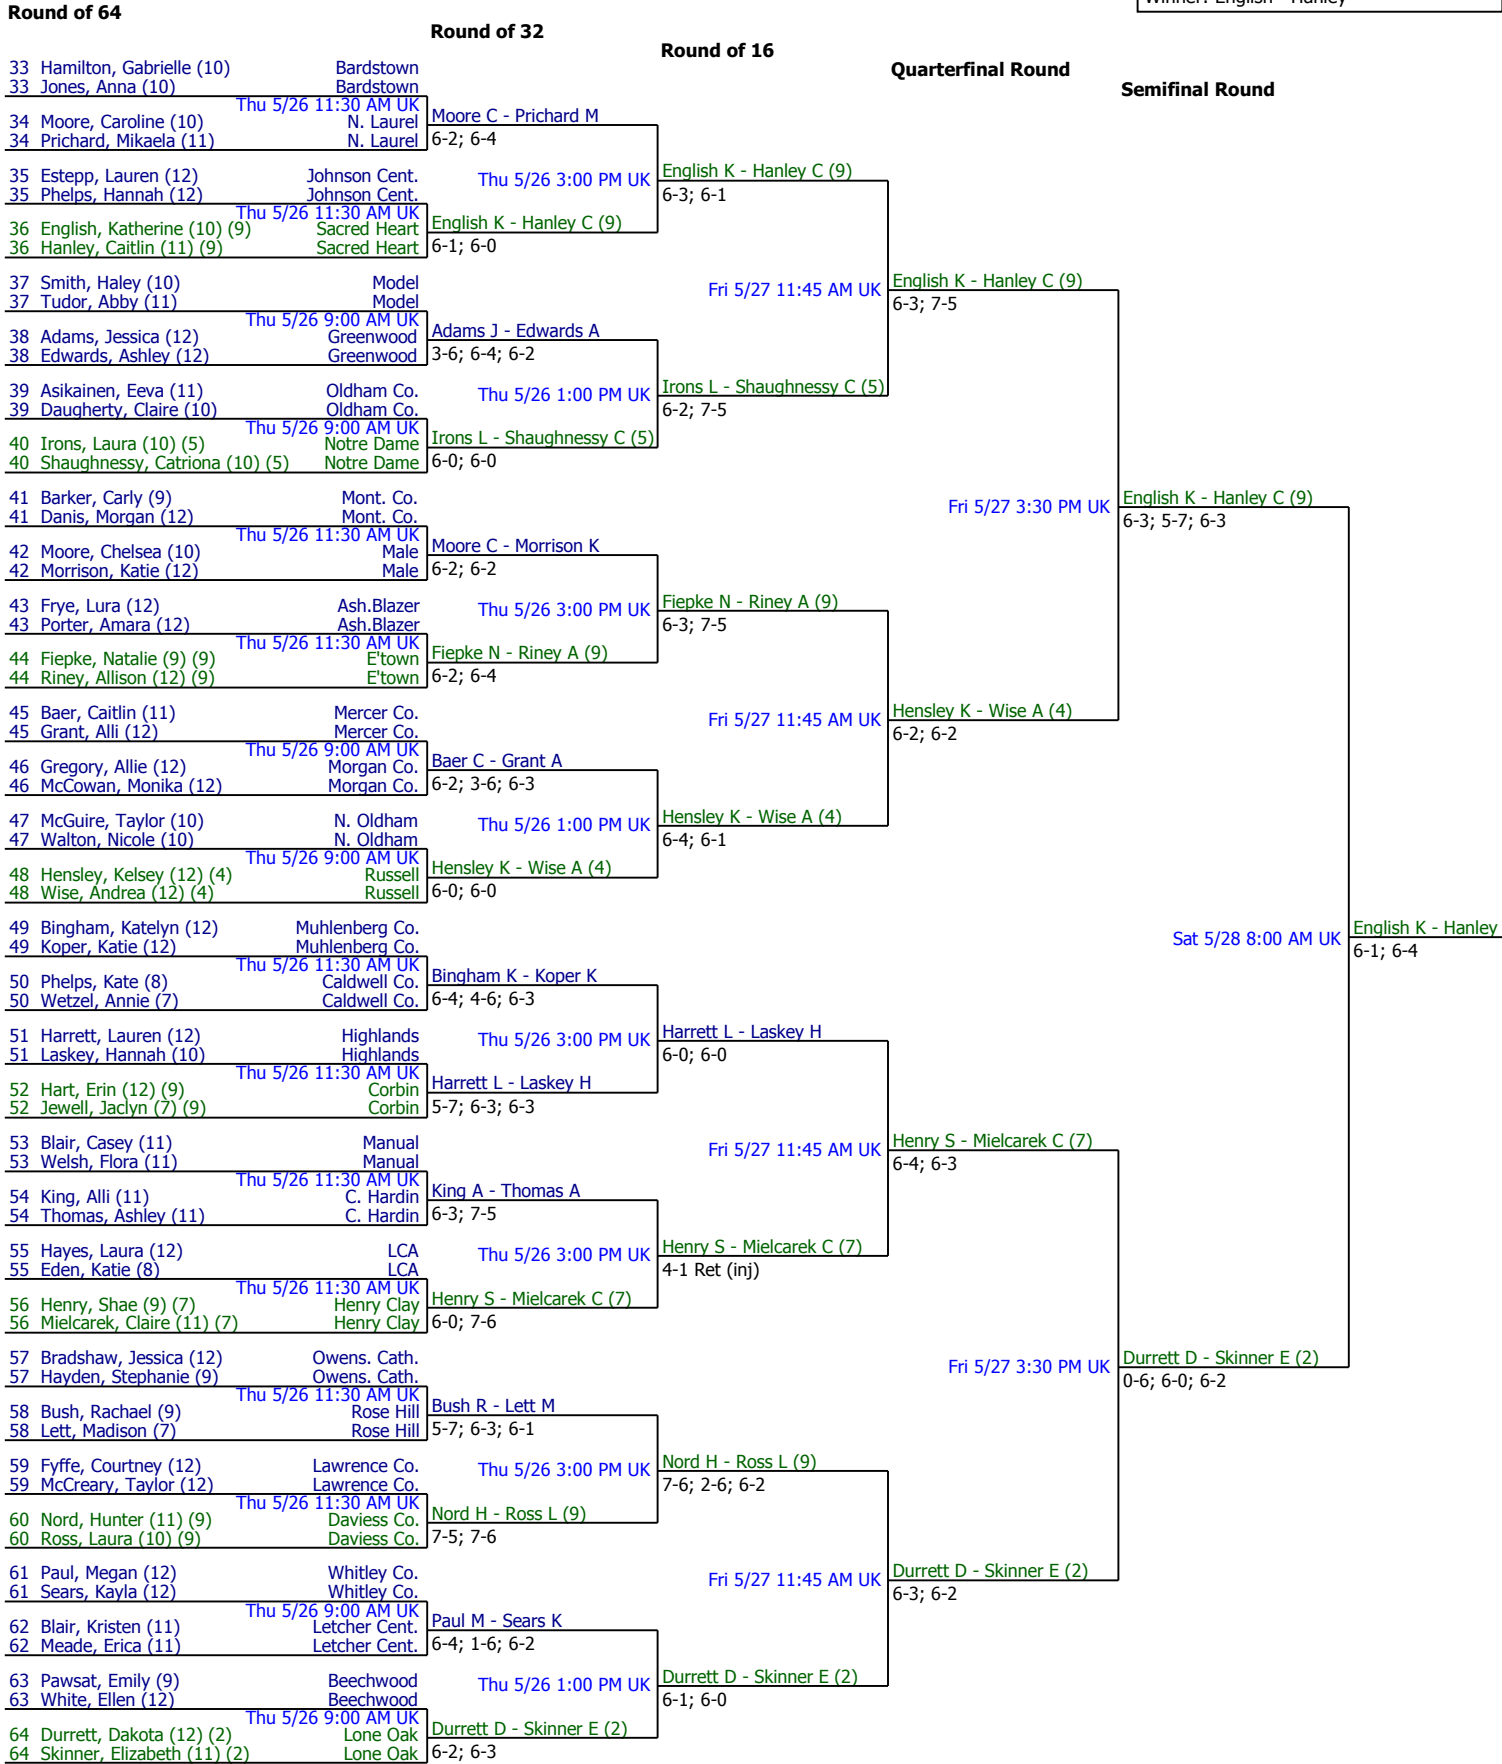

2011 KHSAA State Tennis Tournament		Seeded Players			
Kentucky High School Athletic Association	Girls Doubles	1. Phillips - Prz...	5. Irons - Shaugh...	9. Adams - Rust	9. Fley - Kennedy
City/State: Lexington, KY	Section:	2. Durrett - Skin...	6. Pickett - Puck...	9. Conyers - Cony...	9. Hart - Jewell
Director: Mike Barren	Referee: Judy Brown	3. Roberts - Will...	7. Henry - Mielca...	9. English - Hanl...	9. Henry - Penn
Phone:	Date: 05/26/2011 - 05/28/2011	4. Hensley - Wise	8. Billups - Stri...	9. Fiepke - Riney	9. Nord - Ross
					Winner: English - Hanley

Referee's Signature