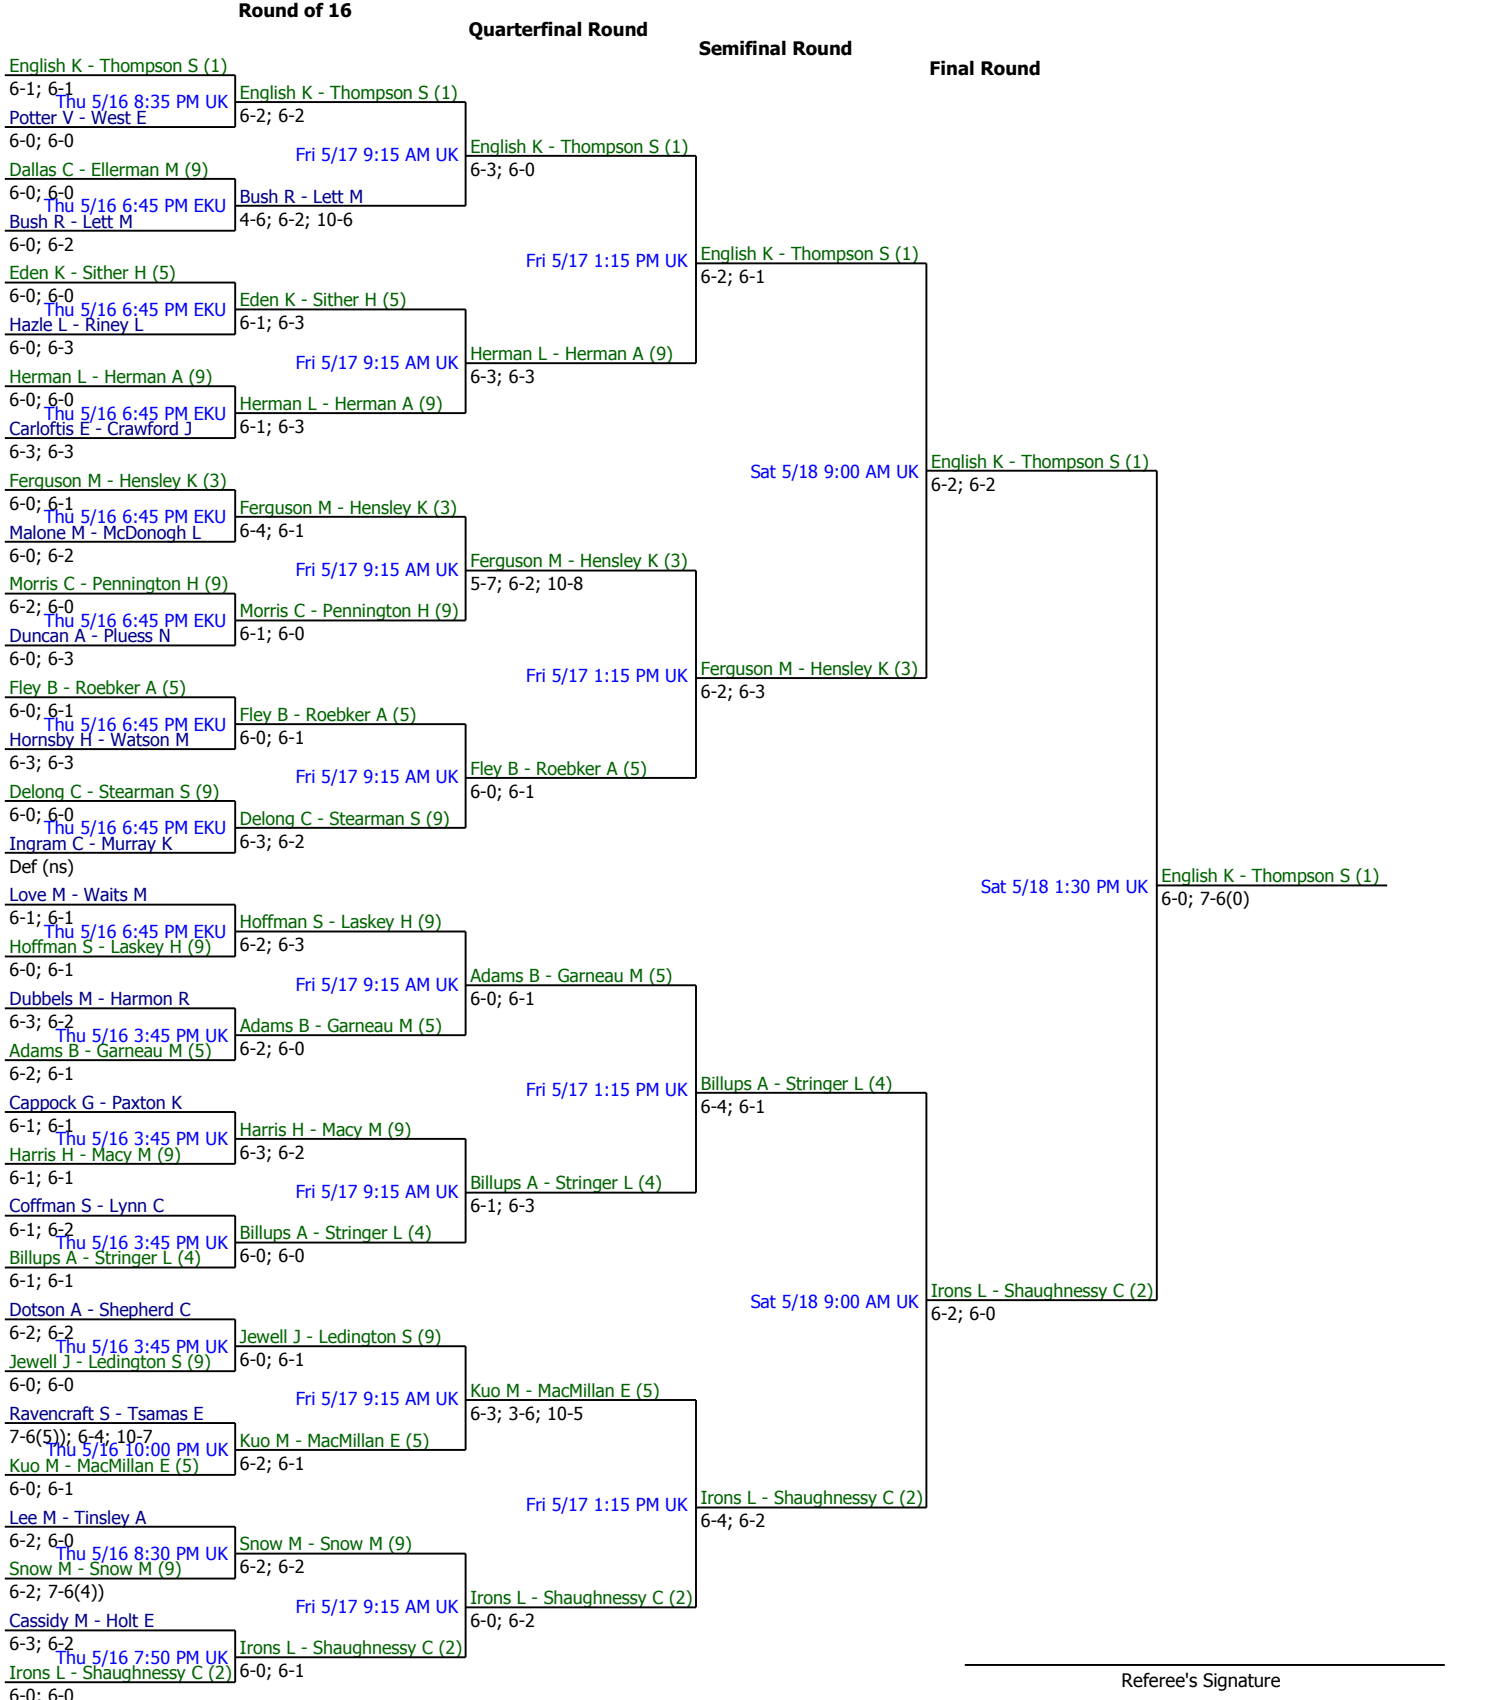

2013 KHSAA State Championship - Girls		Seeded Players			
	Girls Doubles	1. English - Thom...	5. Adams - Garneau	9. Dallas - Eller...	9. Hoffman - Lask...
City/State: ,	Section:	2. Irons - Shaugh...	5. Eden - Sither	9. Delong - Stear...	9. Jewell - Ledin...
Director: Michael Barren	Referee: Stephen Conn	3. Ferguson - Hen...	5. Fley - Roebker	9. Harris - Macy	9. Morris - Penni...
Phone:	Date:	4. Billups - Stri...	5. Kuo - MacMillan	9. Herman - Herman	9. Snow - Snow
					Winner: English - Thompson

Round of 32

Referee's Signature