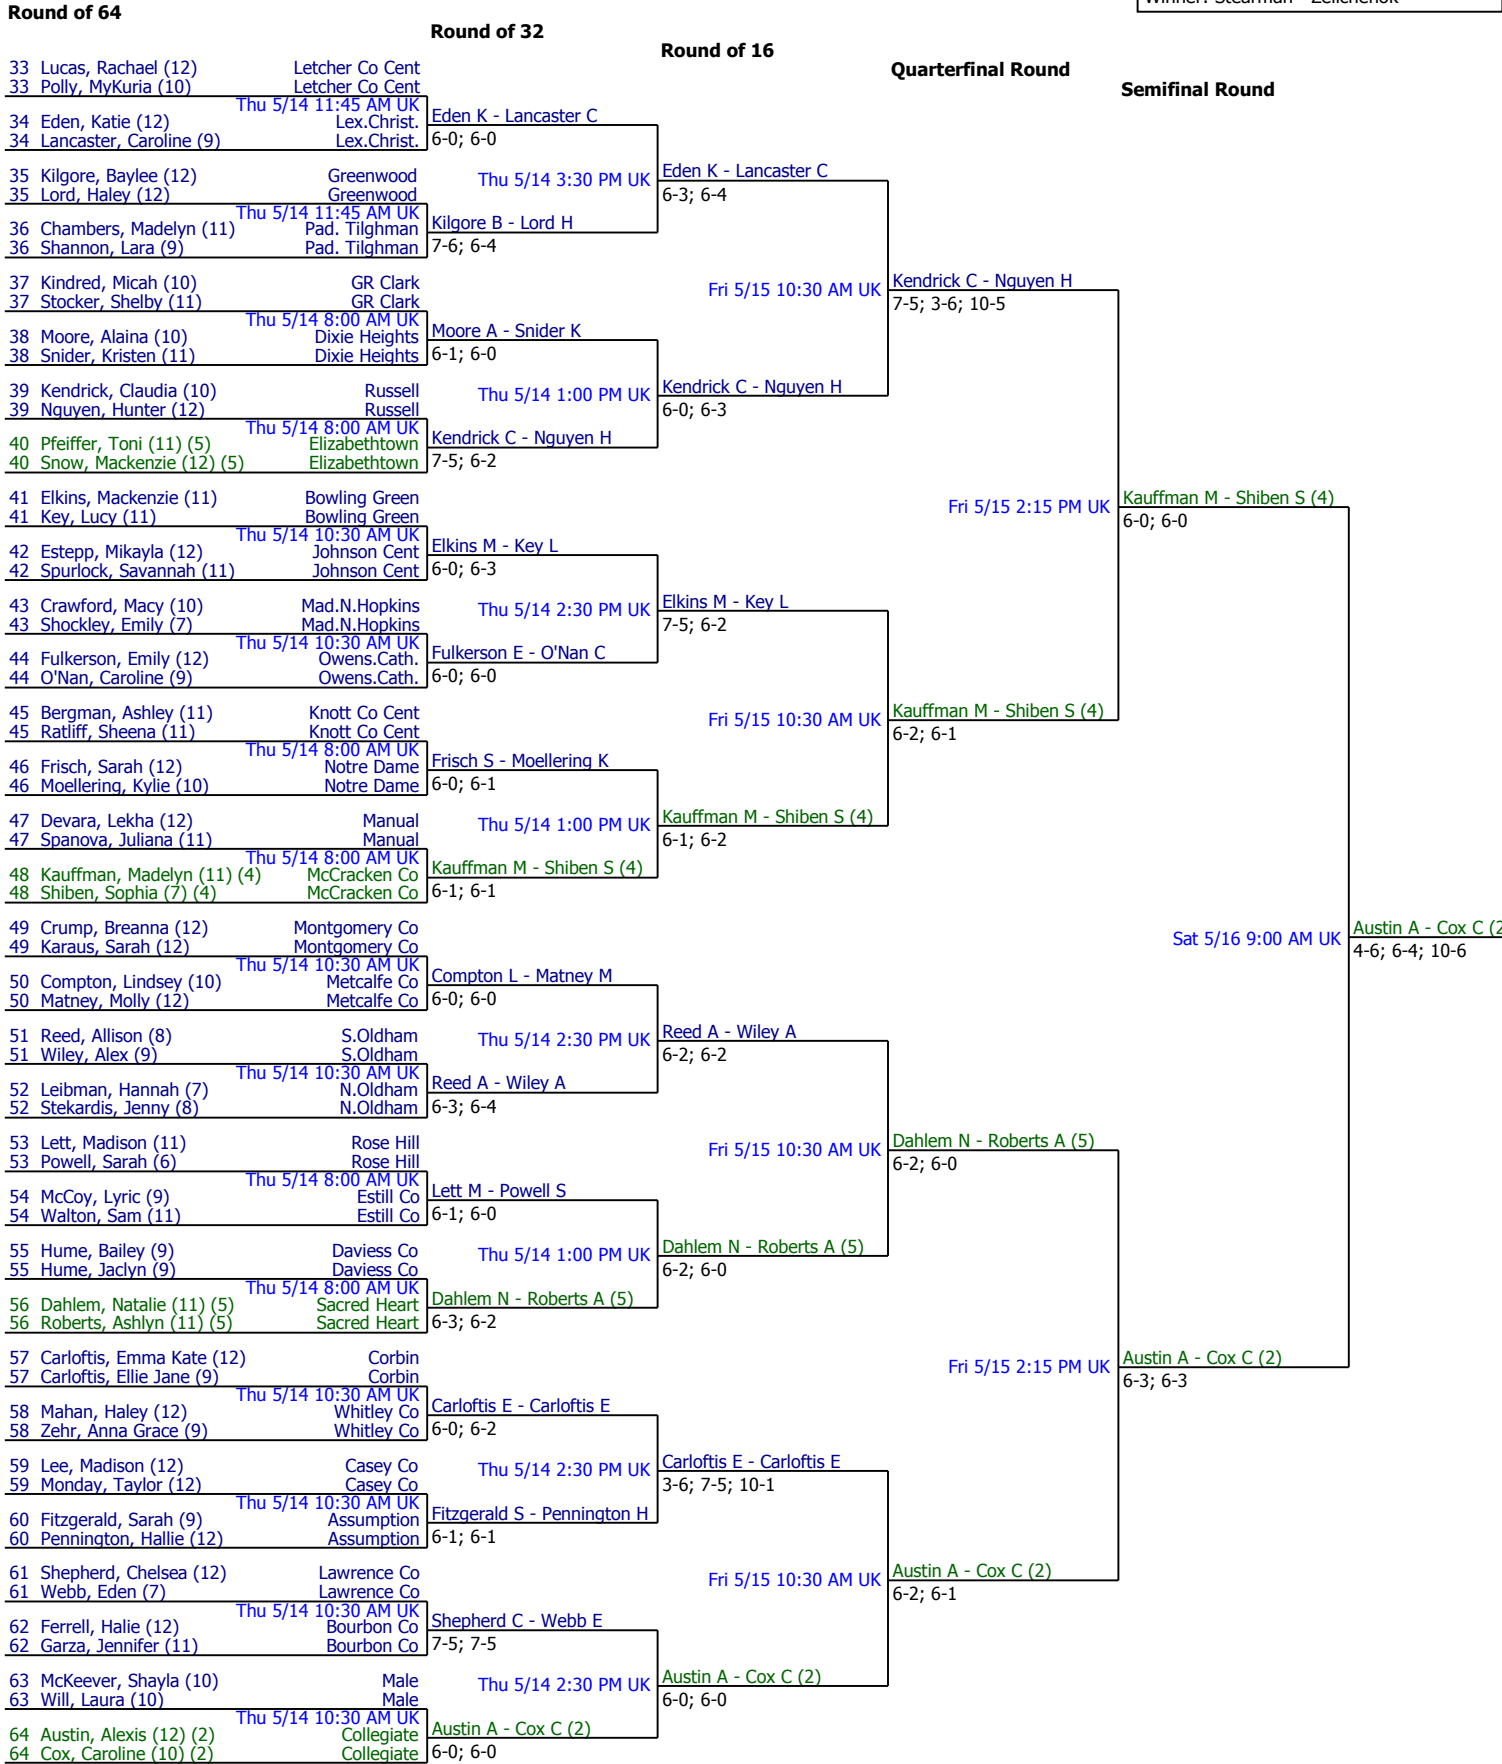

2015 KHSAA State Championship		Seeded Players			
KHSAA	Girls Doubles	1. Stearman - Zel...	5. Dahlem - Rober...		
City/State: ,	Section:	2. Austin - Cox	5. Kennedy - Mead...		
Director: Michael Barren	Referee: Stephen Conn	3. Ferguson - Hen...	5. Pfeiffer - Snow		
Phone:	Date:	4. Kauffman - Shi...	5. Ravencraft - T...		
				Winner: Stearman - Zelichenok	

Referee's Signature