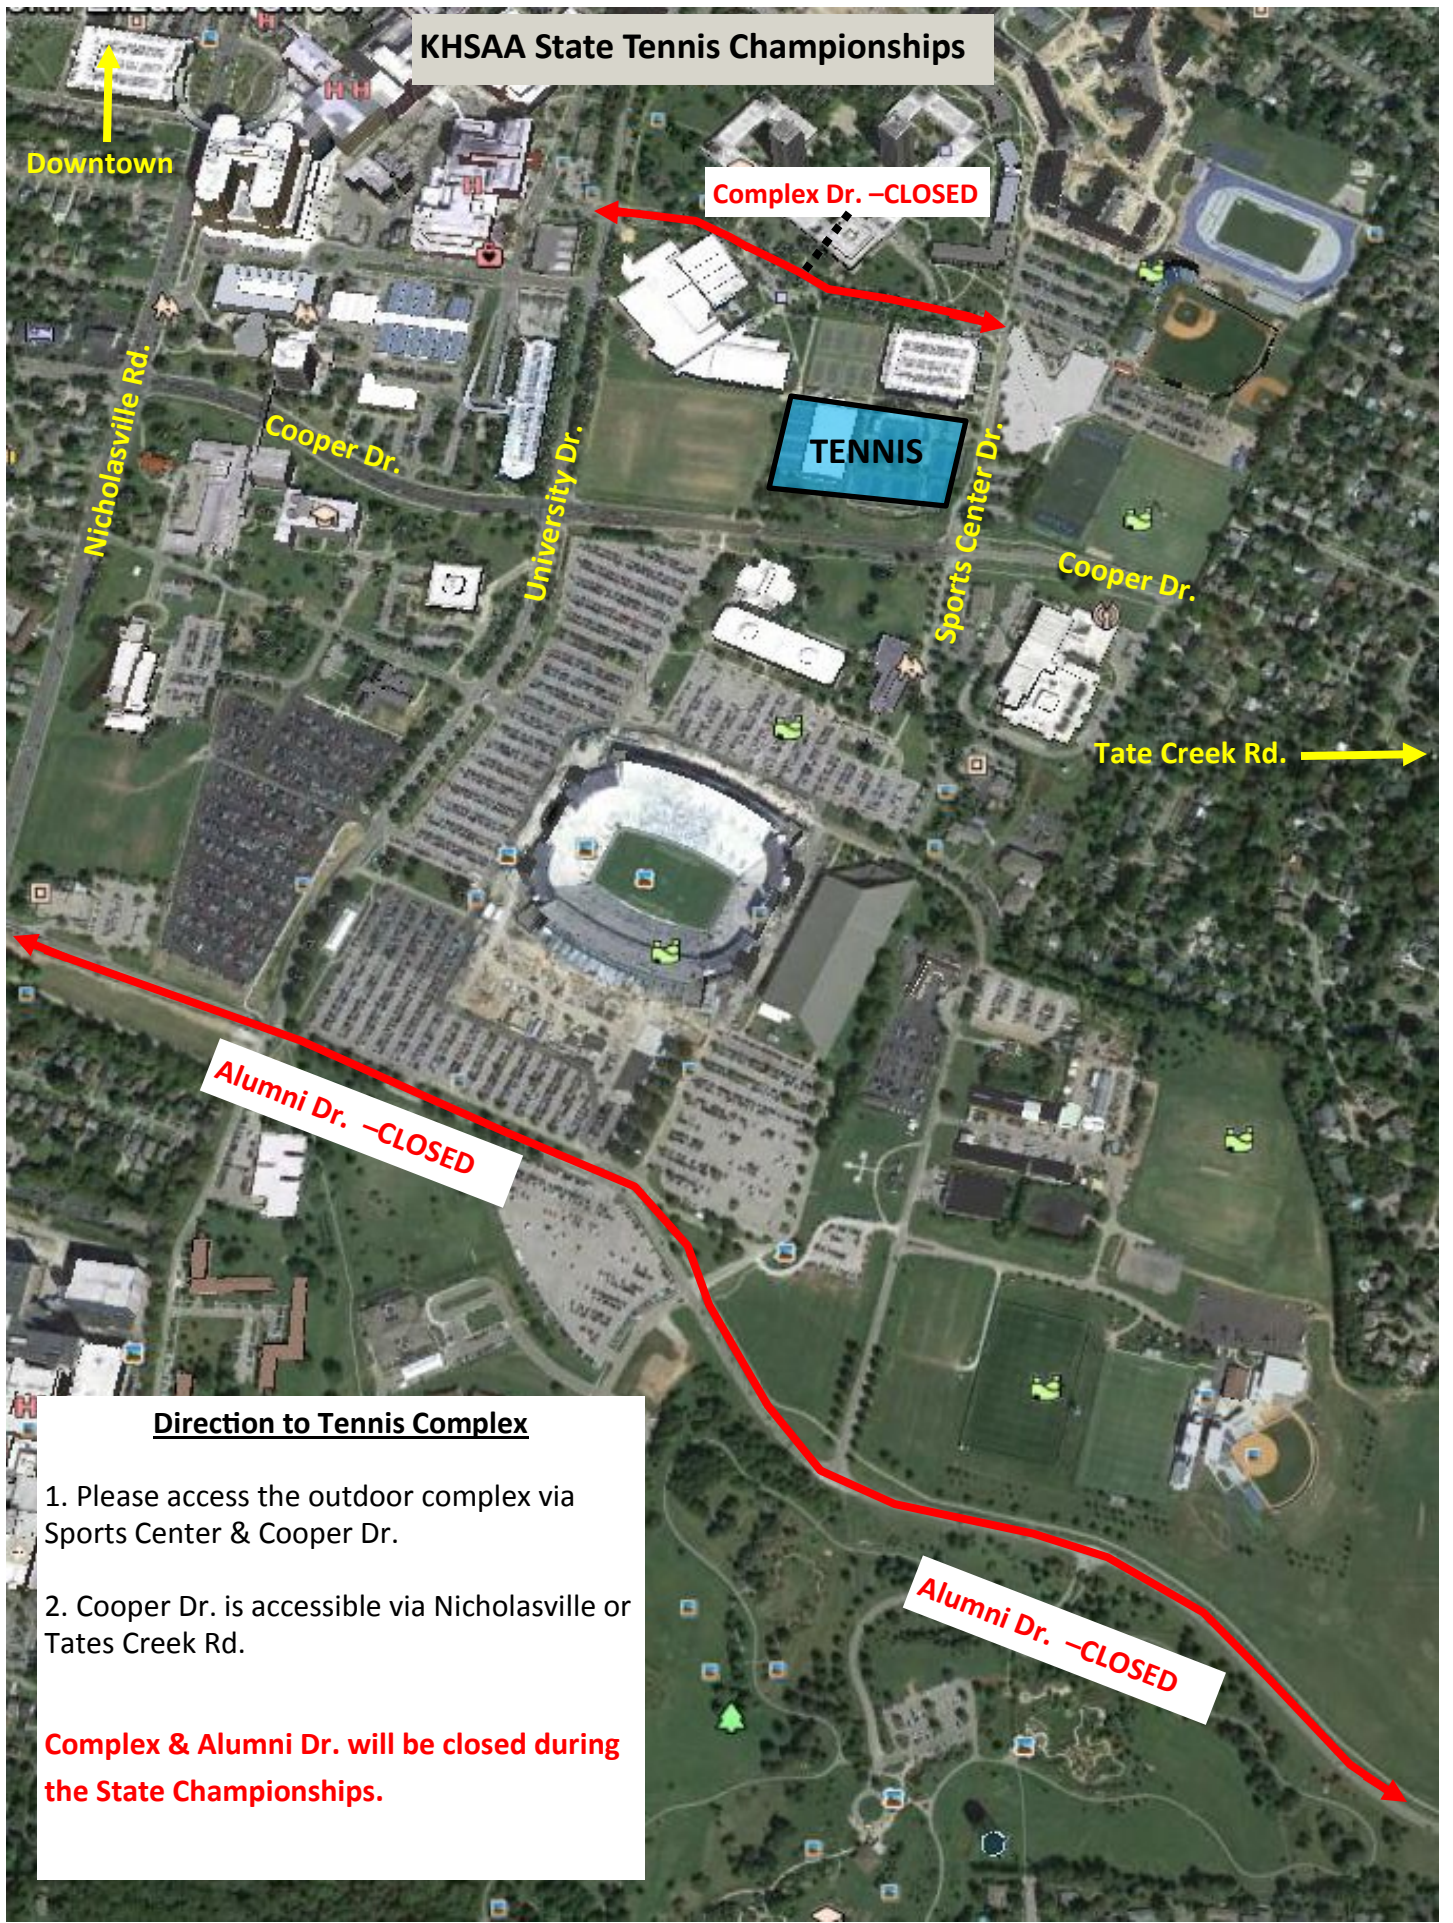

KHSAA State Tennis Championships

Downtown

Complex Dr. -CLOSED

TENNIS

Nicholasville Rd.

Cooper Dr.

University Dr.

Sports Center Dr.

Cooper Dr.

Tate Creek Rd.

Alumni Dr. -CLOSED

Alumni Dr. -CLOSED

Direction to Tennis Complex

1. Please access the outdoor complex via Sports Center & Cooper Dr.
2. Cooper Dr. is accessible via Nicholasville or Tates Creek Rd.

Complex & Alumni Dr. will be closed during the State Championships.