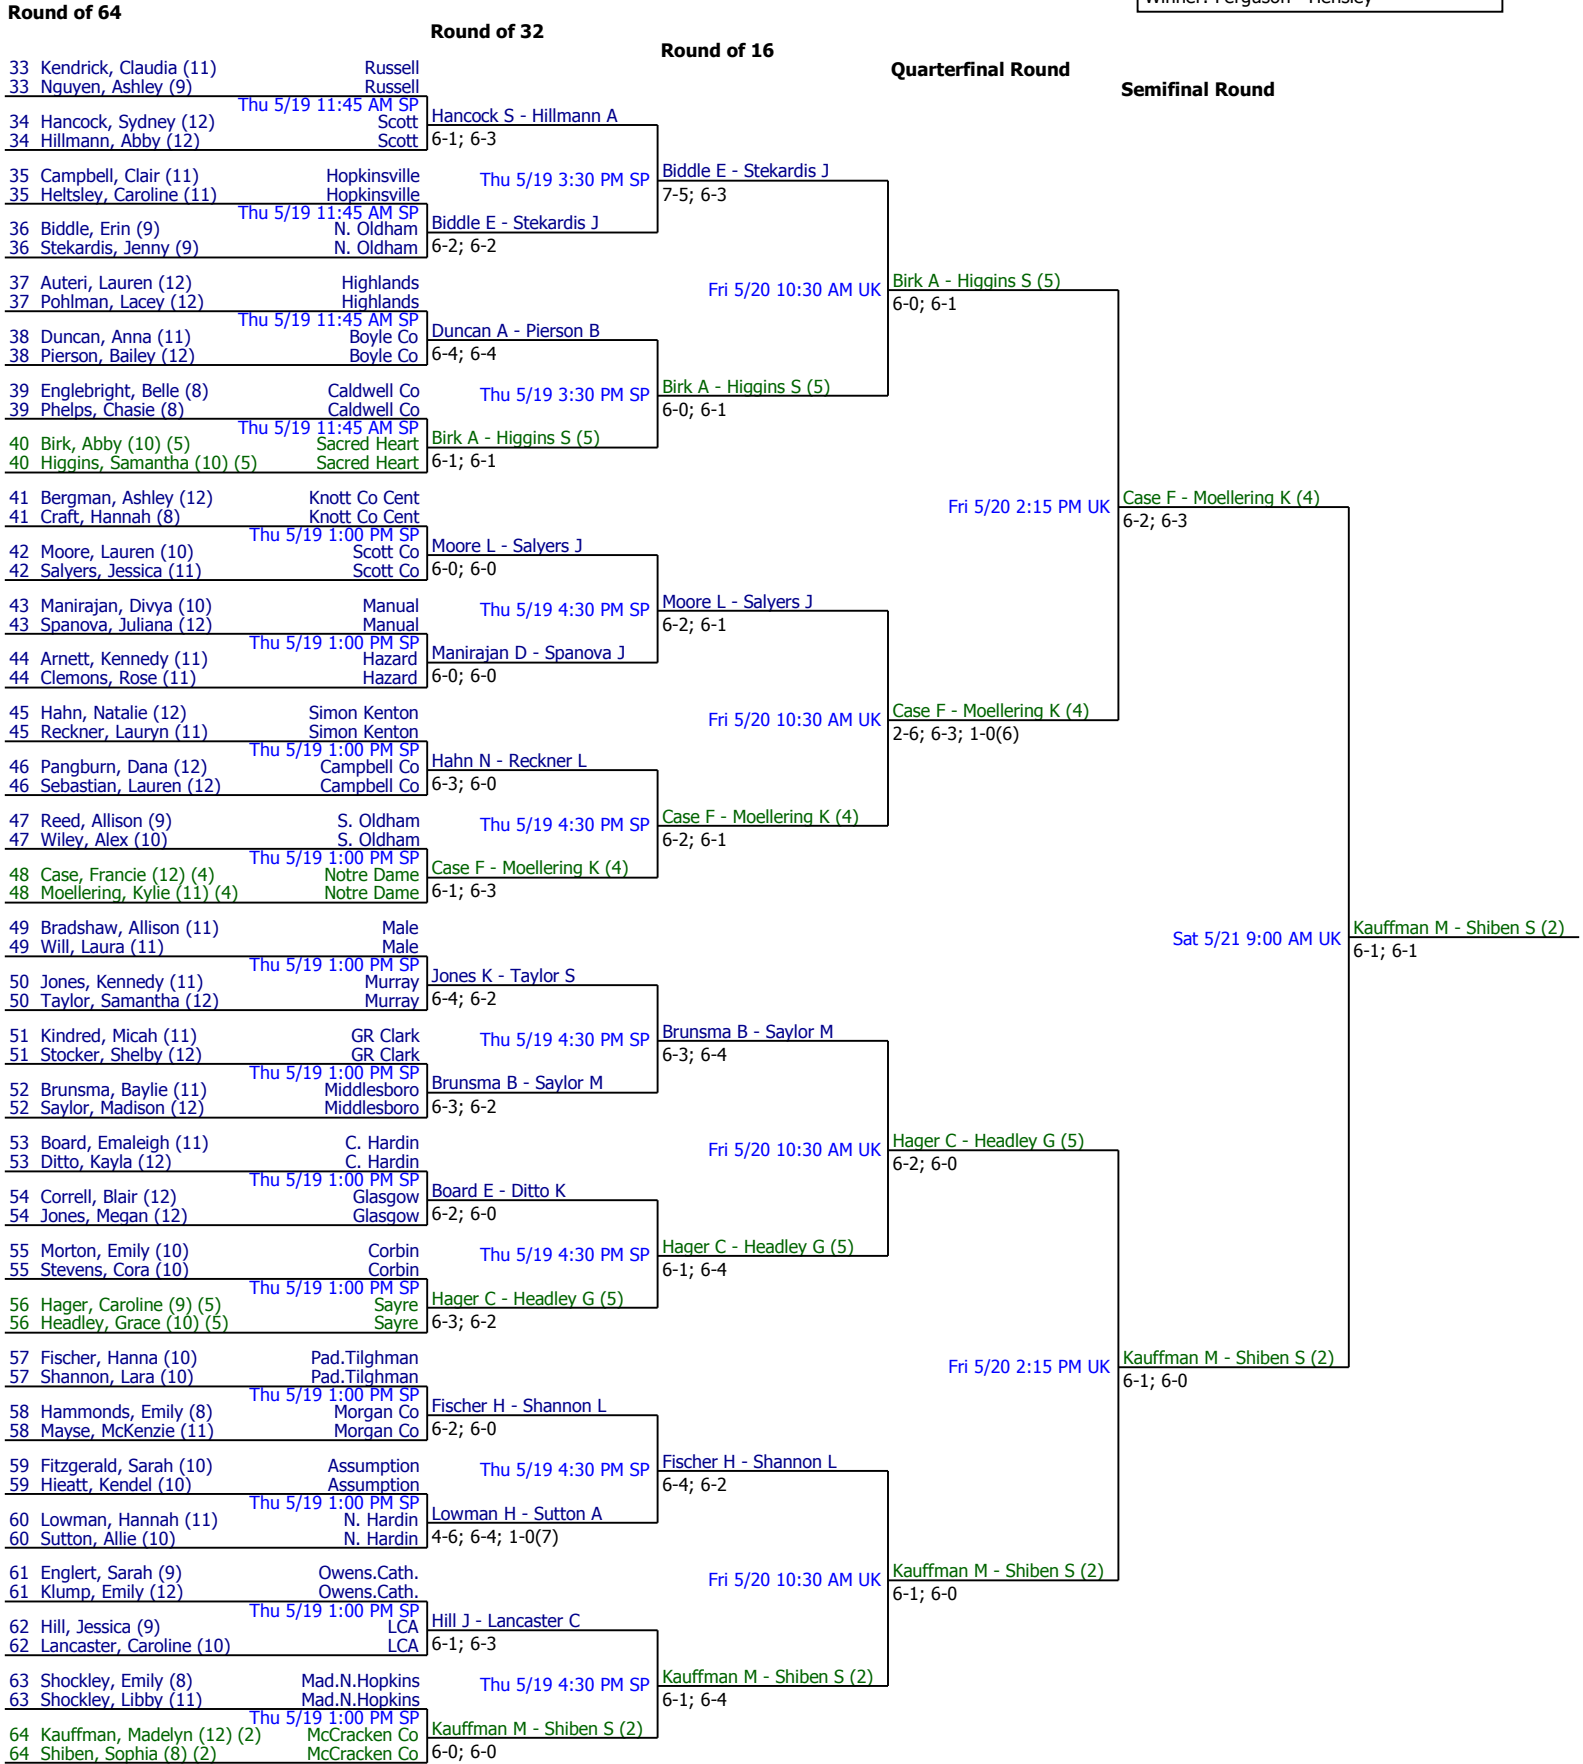

2016 Republic Bank/KHSAA State Championship		Seeded Players	
KHSAA	Girls Doubles	1. Ferguson - Hen...	5. Birk - Higgins
City/State: ,	Section:	2. Kauffman - Shi...	5. Carloftis - Je...
Director: Michael Barren	Referee:	3. Dahlem - Kuo	5. Hager - Headley
Phone:	Date: 05/19/2016 - 05/21/2016	4. Case - Moeller...	5. Pattabiraman - ...
Winner: Ferguson - Hensley			

Referee's Signature