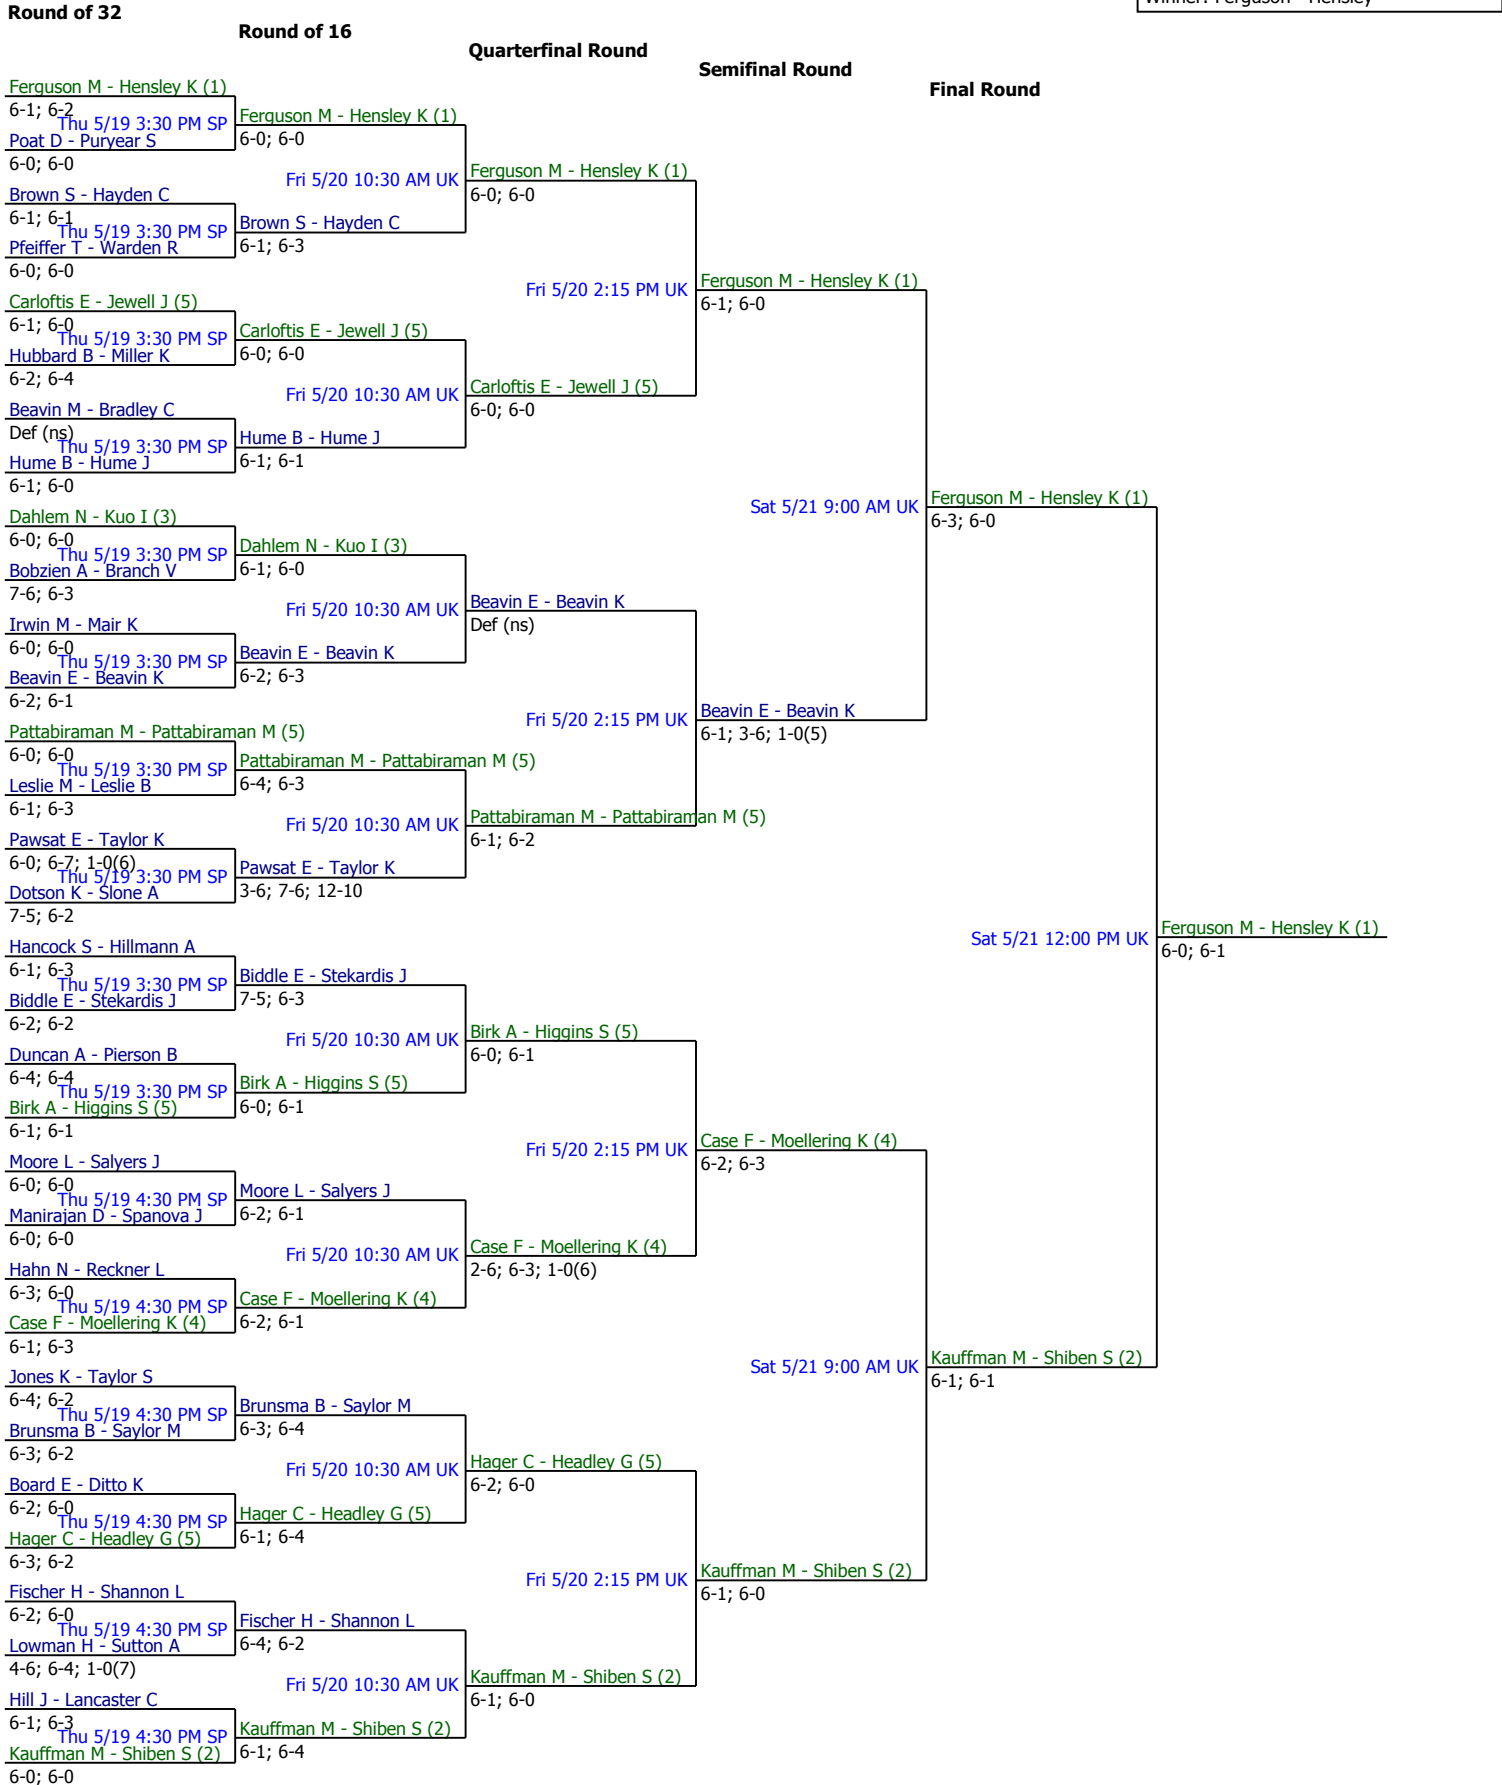

2016 Republic Bank/KHSAA State Championship		Seeded Players	
KHSAA	Girls Doubles	1. Ferguson - Hen...	5. Birk - Higgins
City/State: ,	Section:	2. Kauffman - Shi...	5. Carloftis - Je...
Director: Michael Barren	Referee:	3. Dahlem - Kuo	5. Hager - Headley
Phone:	Date: 05/19/2016 - 05/21/2016	4. Case - Moeller...	5. Pattabiraman - ...
Winner: Ferguson - Hensley			

Referee's Signature