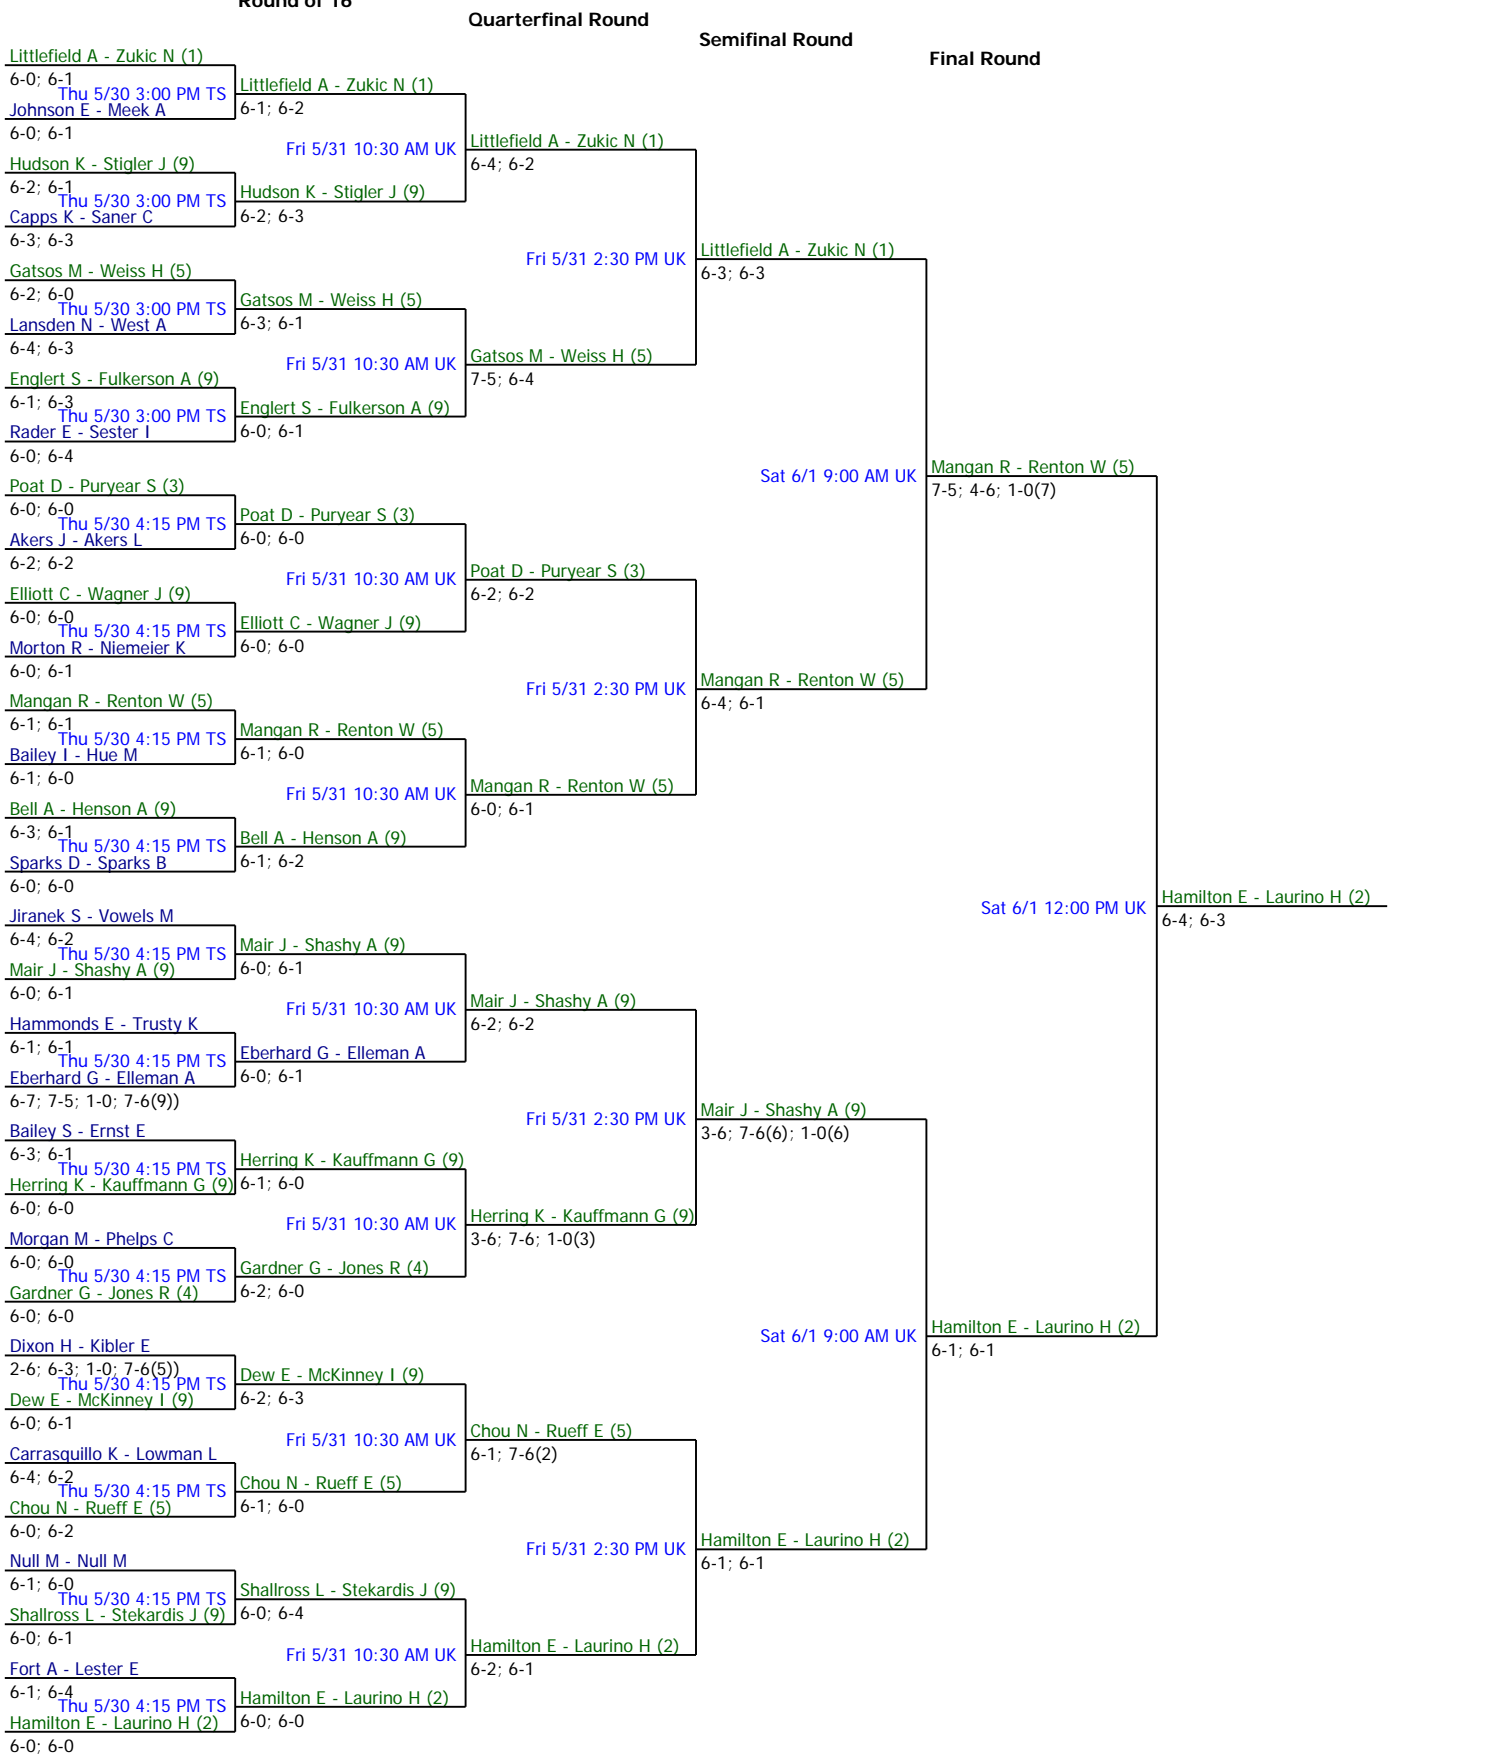

2019 Top Seed Tennis Club/KHSAA State Tennis Championships		Seeded Players			
City/State: ,	Section:	1. Littlefield - ...	5. Cassidy - Noble	9. Bell - Henson	9. Herring - Kauf...
Director:	Referee:	2. Hamilton - Lau...	5. Chou - Rueff	9. Dew - McKinney	9. Hudson - Stigl...
Phone:	Date: 05/30/2019 - 06/01/2019	3. Poat - Puryear	5. Gatsos - Weiss	9. Elliott - Wagn...	9. Mair - Shashy
		4. Gardner - Jones	5. Mangan - Renton	9. Englert - Fulk...	9. Shallross - St...
				Winner: Hamilton - Laurino	

Round of 32

Referee's Signature