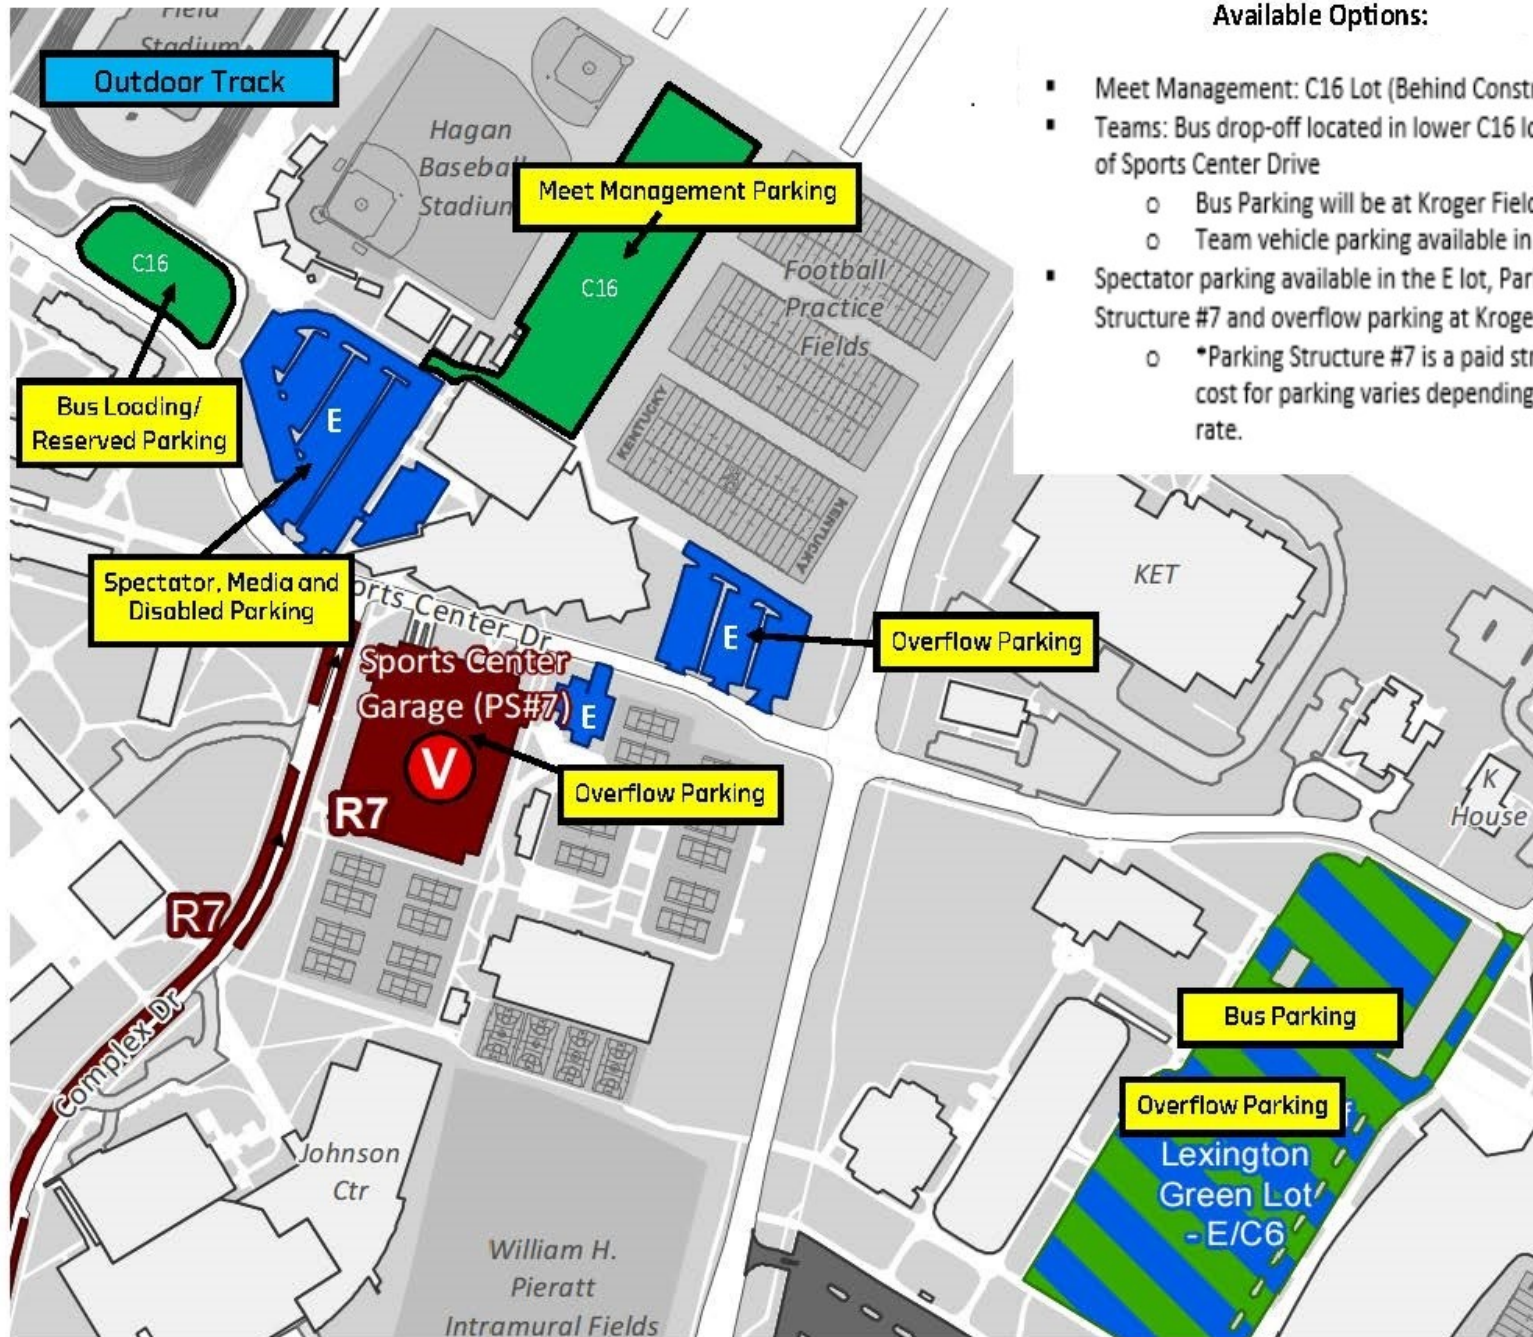

KHSAA State Track & Field Championships

Available Options:

- Meet Management: C16 Lot (Behind Construction Area)
- Teams: Bus drop-off located in lower C16 lot located off of Sports Center Drive
 - Bus Parking will be at Kroger Field
 - Team vehicle parking available in E lot
- Spectator parking available in the E lot, Parking Structure #7 and overflow parking at Kroger Field
 - *Parking Structure #7 is a paid structure. The cost for parking varies depending on an hourly rate.

Parking Diagram