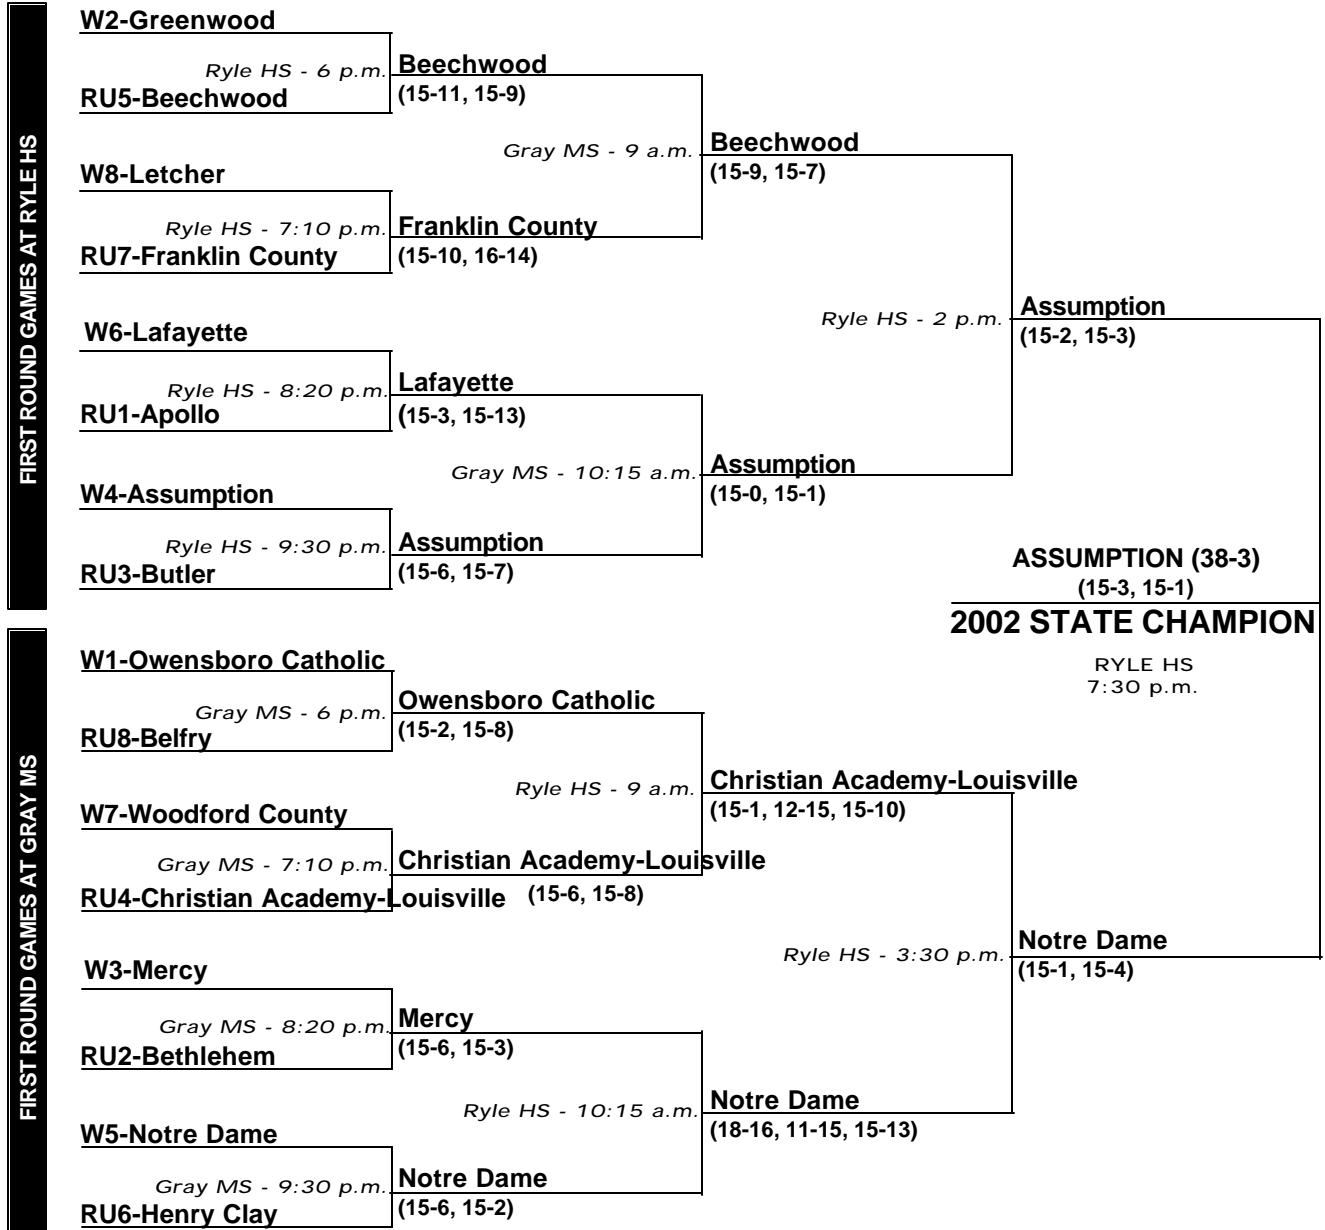

# 2002 KHSAA VOLLEYBALL STATE TOURNAMENT BRACKET

Nov. 1-2 Ryle High School / Gray Middle School • Union

FRIDAY

SATURDAY

SATURDAY

SATURDAY

**RYLE HIGH SCHOOL  
GRAY MIDDLE SCHOOL  
UNION  
FRI.-SAT.  
NOV. 1-2, 2002**