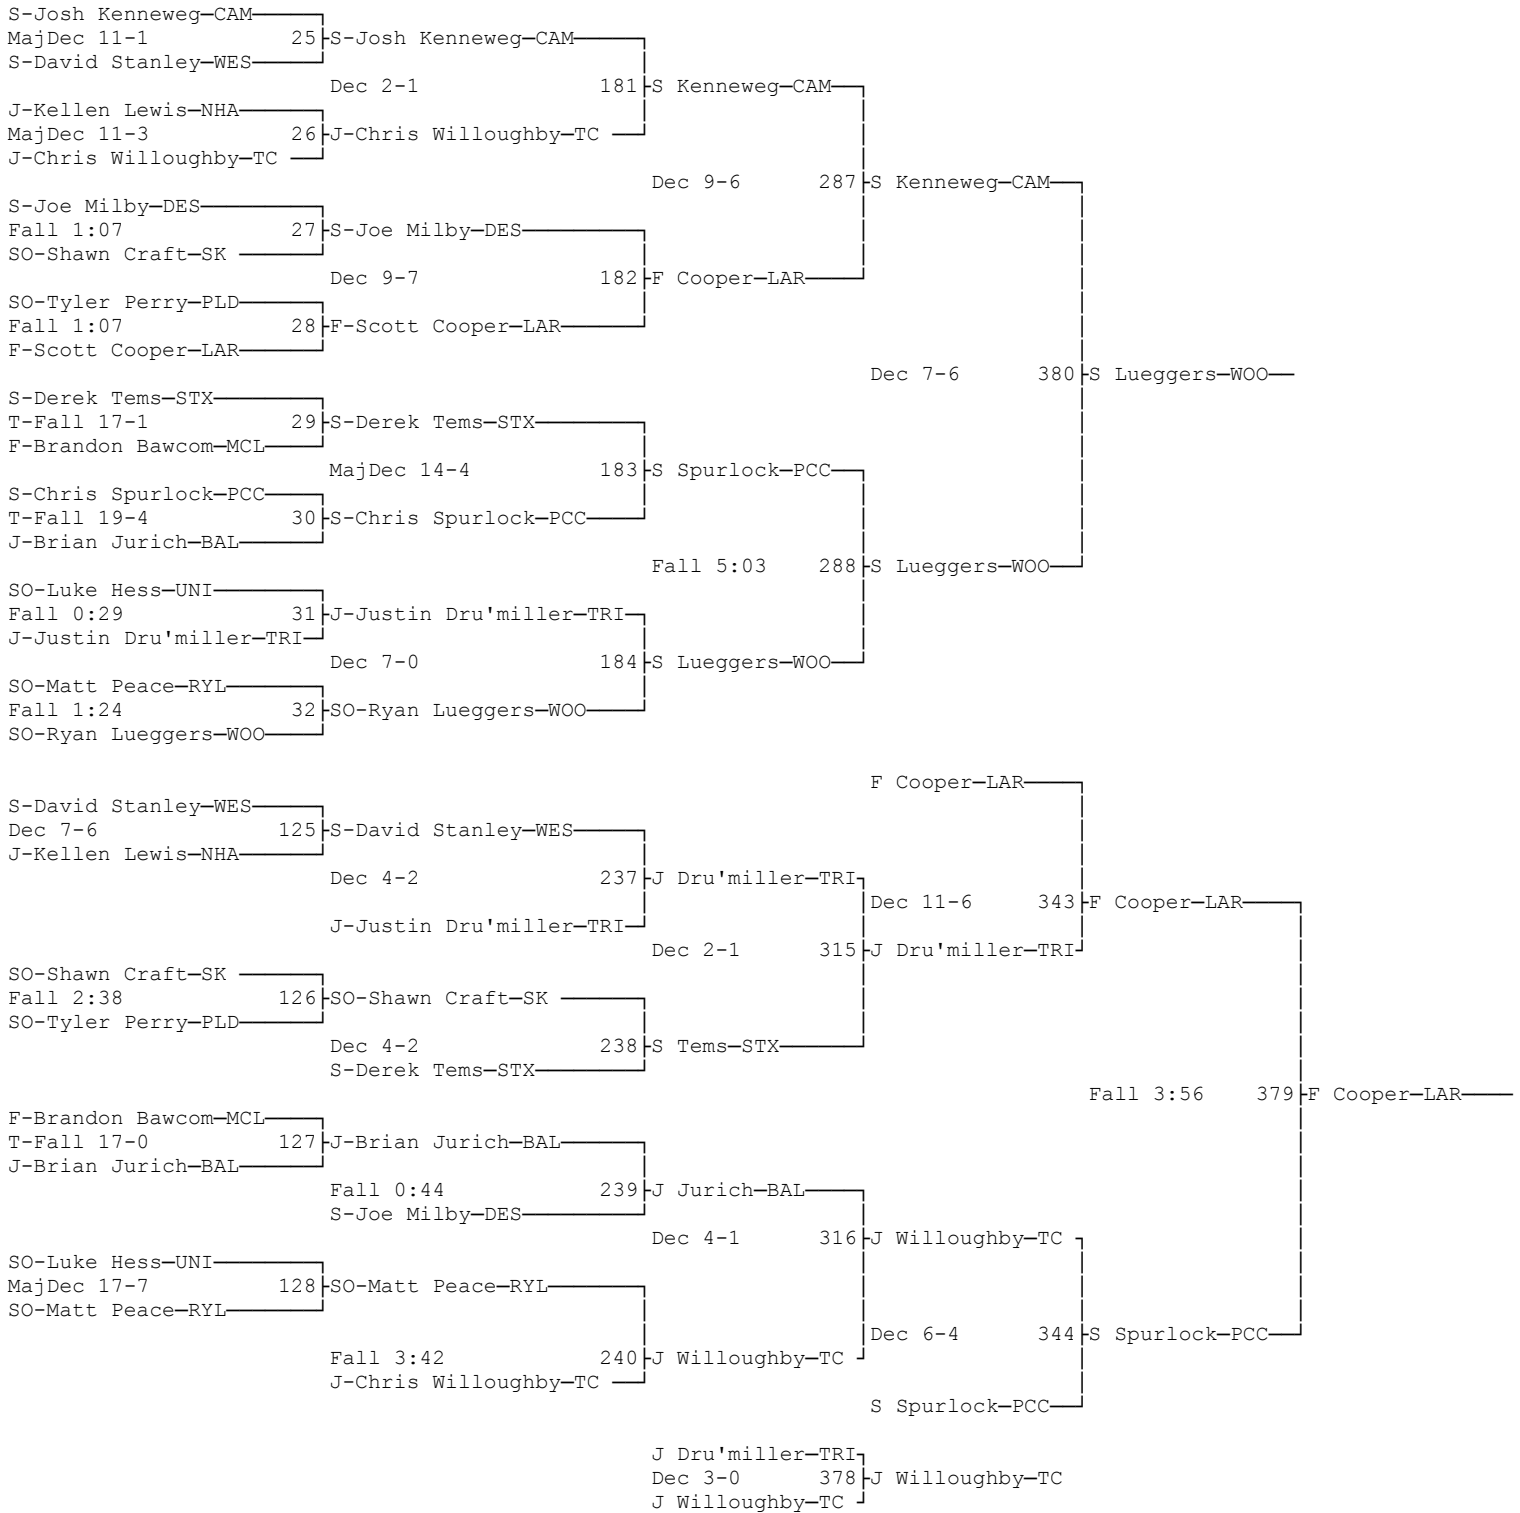

2000 KHSAA State Wrestling, Frankfort, KY

February 18-19, 2000

Wt Class: 125