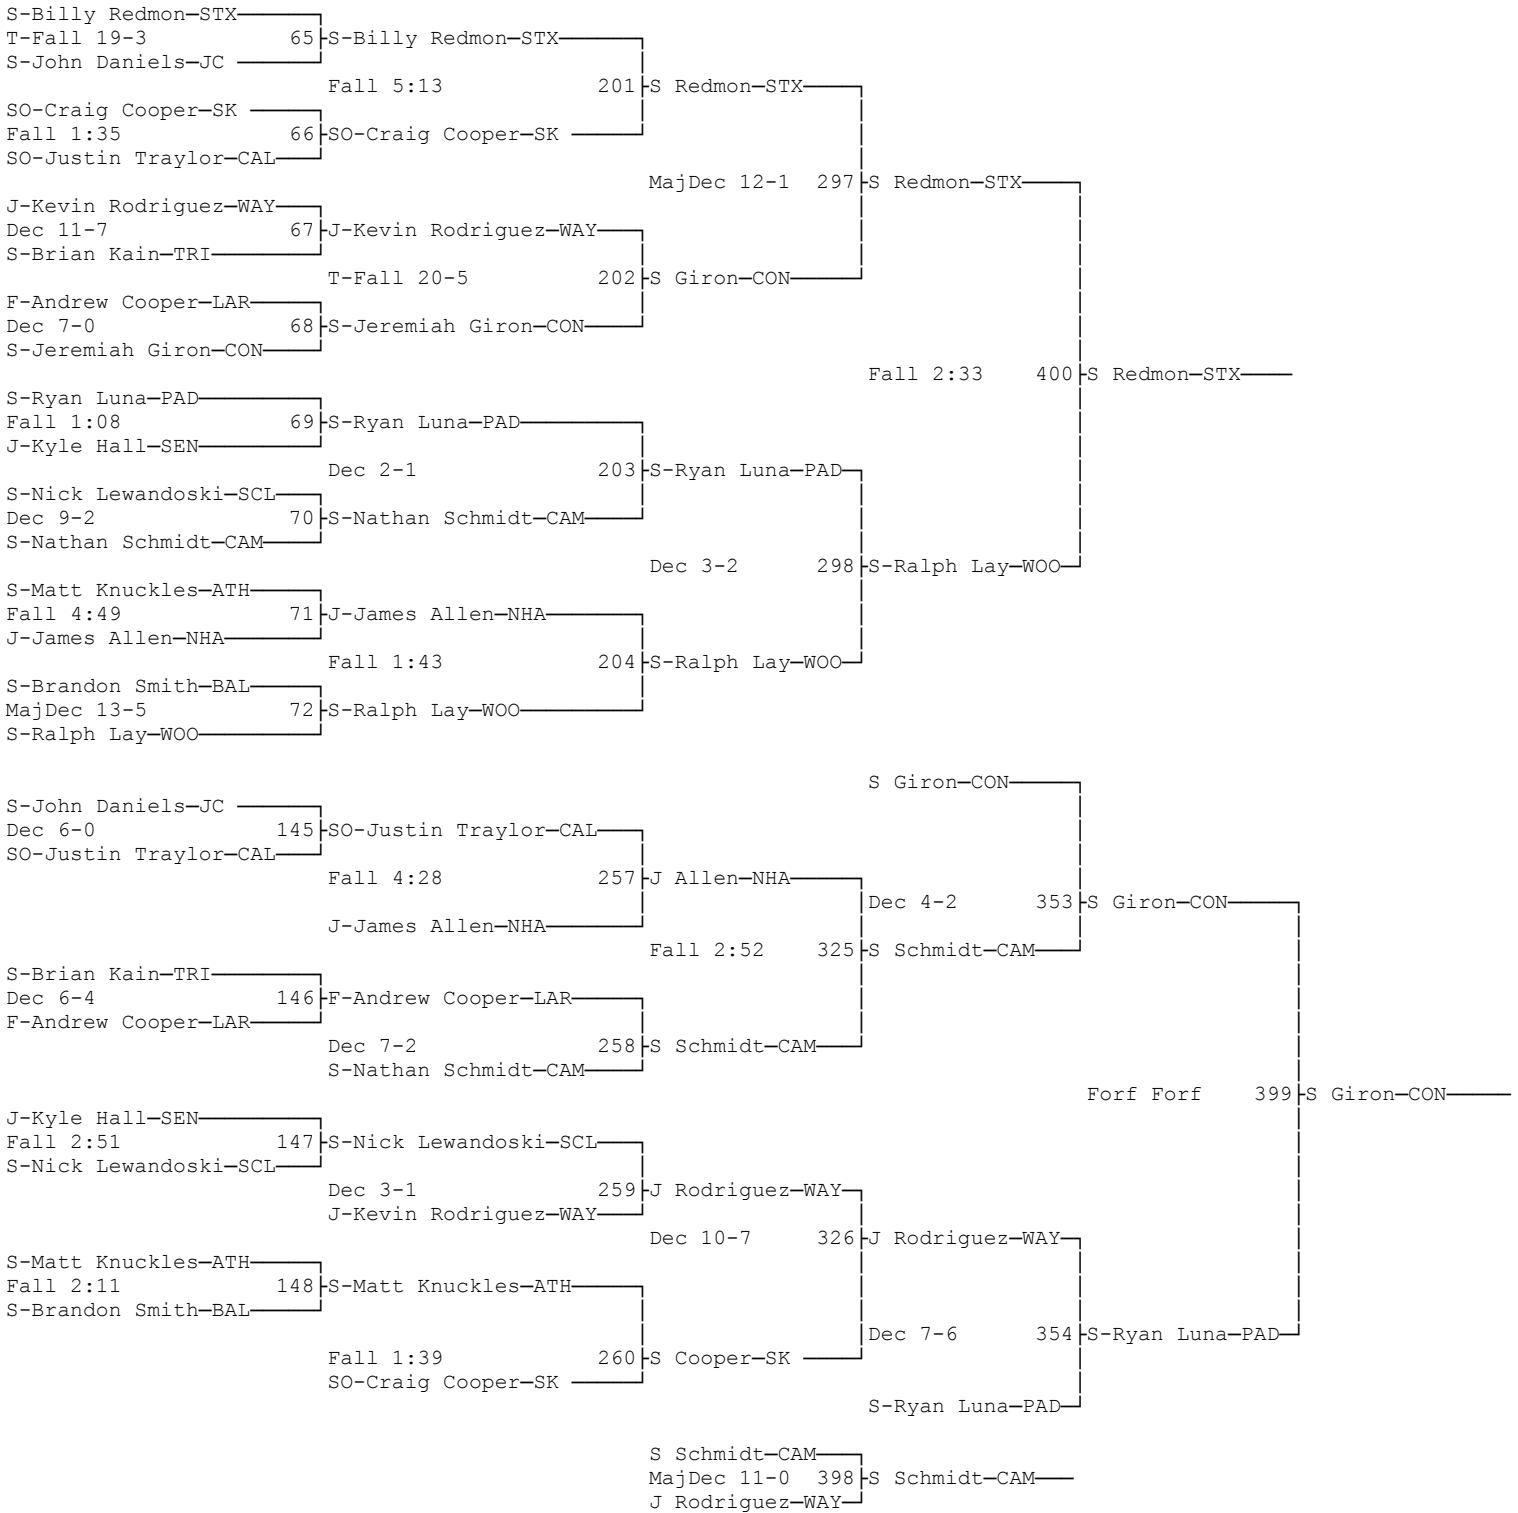

2000 KHSAA State Wrestling, Frankfort, KY
February 18-19, 2000

Place	Score	Name
1	145.5	Woodford County
2	143.0	St. Xavier
3	117.0	Larue County
4	105.5	Campbell County
5	92.0	Henry Clay
6	87.0	Union County
7	65.0	Trinity (Lou)
8	62.0	Simon Kenton
9	61.0	Sheldon Clark
10	59.0	Scott
11	47.0	Hopkinsville
12	43.5	Wayne County
13	42.5	Central Hardin
14	38.5	Valley
15	38.0	Seneca
16	36.0	North Hardin
17	33.5	Ryle
18	32.5	Conner
19	32.0	Dixie Heights
20	31.5	Perry County Central
21	29.0	Fern Creek
22	27.5	Paul Dunbar
23	25.5	Christian County
24	25.0	South Oldham
25	23.0	Oldham County
26	18.0	Johnson Central
27	16.0	Harrison County
	16.0	Tates Creek
29	15.0	Caldwell County
	15.0	Kentucky Country Day
31	14.0	Paducah Tilghman
	14.0	Fort Campbell
33	11.0	Fairdale

2000 KHSAA State Wrestling, Frankfort, KY
February 18-19, 2000

Place	Score	Name
34	9.5	Ballard
35	8.0	DeSales
	8.0	McCreary Central
37	6.0	Waggener
	6.0	Prestonsburg
39	5.0	Western
40	4.0	Pleasure Ridge Park
	4.0	Fort Knox
	4.0	Doss
	4.0	Whitley County
44	3.0	Atherton
45	2.0	Moore
	2.0	Anderson County
	2.0	Bryan Station
	2.0	Danville
49	0.0	Shawnee
	0.0	Southern
	0.0	Central
	0.0	KY School F/T Blind
	0.0	Jeffersontown
	0.0	McLean County
	0.0	Campbellsville
	0.0	Webster County
	0.0	Holmes
	0.0	Holy Cross (Cov)
	0.0	Millersburg Military
	0.0	Scott County
	0.0	Frankfort
	0.0	Franklin County
	0.0	Lafayette
	0.0	Western Hills
	0.0	East Carter
	0.0	Oneida Baptist

February 18-19, 2000

Wt Class: 145

2000 KHSAA State Wrestling, Frankfort, KY

February 18-19, 2000

Wt Class: 152

2000 KHSAA State Wrestling, Frankfort, KY

February 18-19, 2000

Wt Class: 160

2000 KHSAA State Wrestling, Frankfort, KY
February 18-19, 2000
Wt Class: 171

2000 KHSAA State Wrestling, Frankfort, KY

February 18-19, 2000

Wt Class: 189

2000 KHSAA State Wrestling, Frankfort, KY
February 18-19, 2000
Wt Class: 215