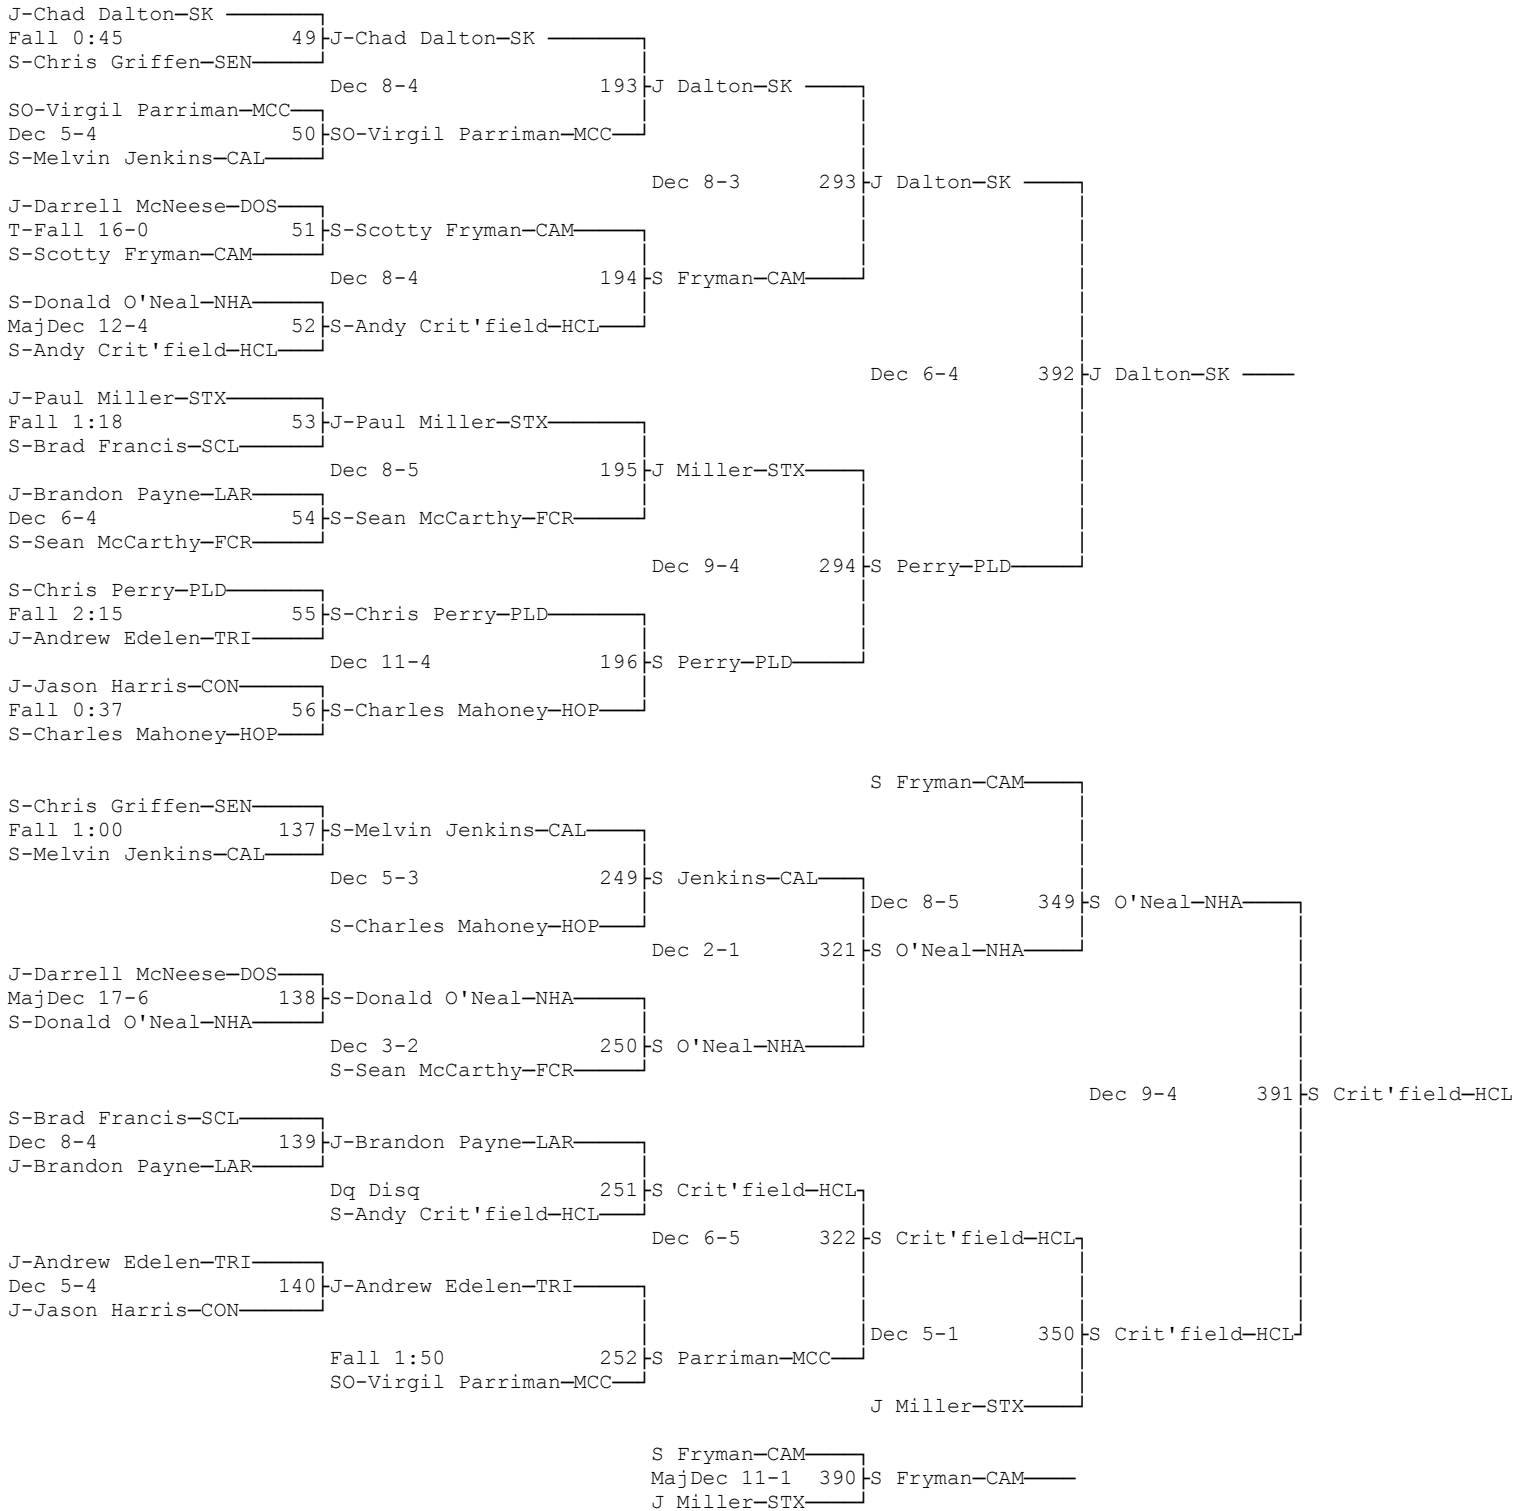

2000 KHSAA State Wrestling, Frankfort, KY
February 18-19, 2000

Place	Score	Name
1	145.5	Woodford County
2	143.0	St. Xavier
3	117.0	Larue County
4	105.5	Campbell County
5	92.0	Henry Clay
6	87.0	Union County
7	65.0	Trinity (Lou)
8	62.0	Simon Kenton
9	61.0	Sheldon Clark
10	59.0	Scott
11	47.0	Hopkinsville
12	43.5	Wayne County
13	42.5	Central Hardin
14	38.5	Valley
15	38.0	Seneca
16	36.0	North Hardin
17	33.5	Ryle
18	32.5	Conner
19	32.0	Dixie Heights
20	31.5	Perry County Central
21	29.0	Fern Creek
22	27.5	Paul Dunbar
23	25.5	Christian County
24	25.0	South Oldham
25	23.0	Oldham County
26	18.0	Johnson Central
27	16.0	Harrison County
	16.0	Tates Creek
29	15.0	Caldwell County
	15.0	Kentucky Country Day
31	14.0	Paducah Tilghman
	14.0	Fort Campbell
33	11.0	Fairdale

2000 KHSAA State Wrestling, Frankfort, KY
February 18-19, 2000

Place	Score	Name
34	9.5	Ballard
35	8.0	DeSales
	8.0	McCreary Central
37	6.0	Waggener
	6.0	Prestonsburg
39	5.0	Western
40	4.0	Pleasure Ridge Park
	4.0	Fort Knox
	4.0	Doss
	4.0	Whitley County
44	3.0	Atherton
45	2.0	Moore
	2.0	Anderson County
	2.0	Bryan Station
	2.0	Danville
49	0.0	Shawnee
	0.0	Southern
	0.0	Central
	0.0	KY School F/T Blind
	0.0	Jeffersontown
	0.0	McLean County
	0.0	Campbellsville
	0.0	Webster County
	0.0	Holmes
	0.0	Holy Cross (Cov)
	0.0	Millersburg Military
	0.0	Scott County
	0.0	Frankfort
	0.0	Franklin County
	0.0	Lafayette
	0.0	Western Hills
	0.0	East Carter
	0.0	Oneida Baptist

Wt Class: 125

2000 KHSAA State Wrestling, Frankfort, KY

February 18-19, 2000

Wt Class: 130

2000 KHSAA State Wrestling, Frankfort, KY

February 18-19, 2000

Wt Class: 140

2000 KHSAA State Wrestling, Frankfort, KY

February 18-19, 2000

Wt Class: 145

2000 KHSAA State Wrestling, Frankfort, KY

February 18-19, 2000

Wt Class: 152

2000 KHSAA State Wrestling, Frankfort, KY

February 18-19, 2000

Wt Class: 160