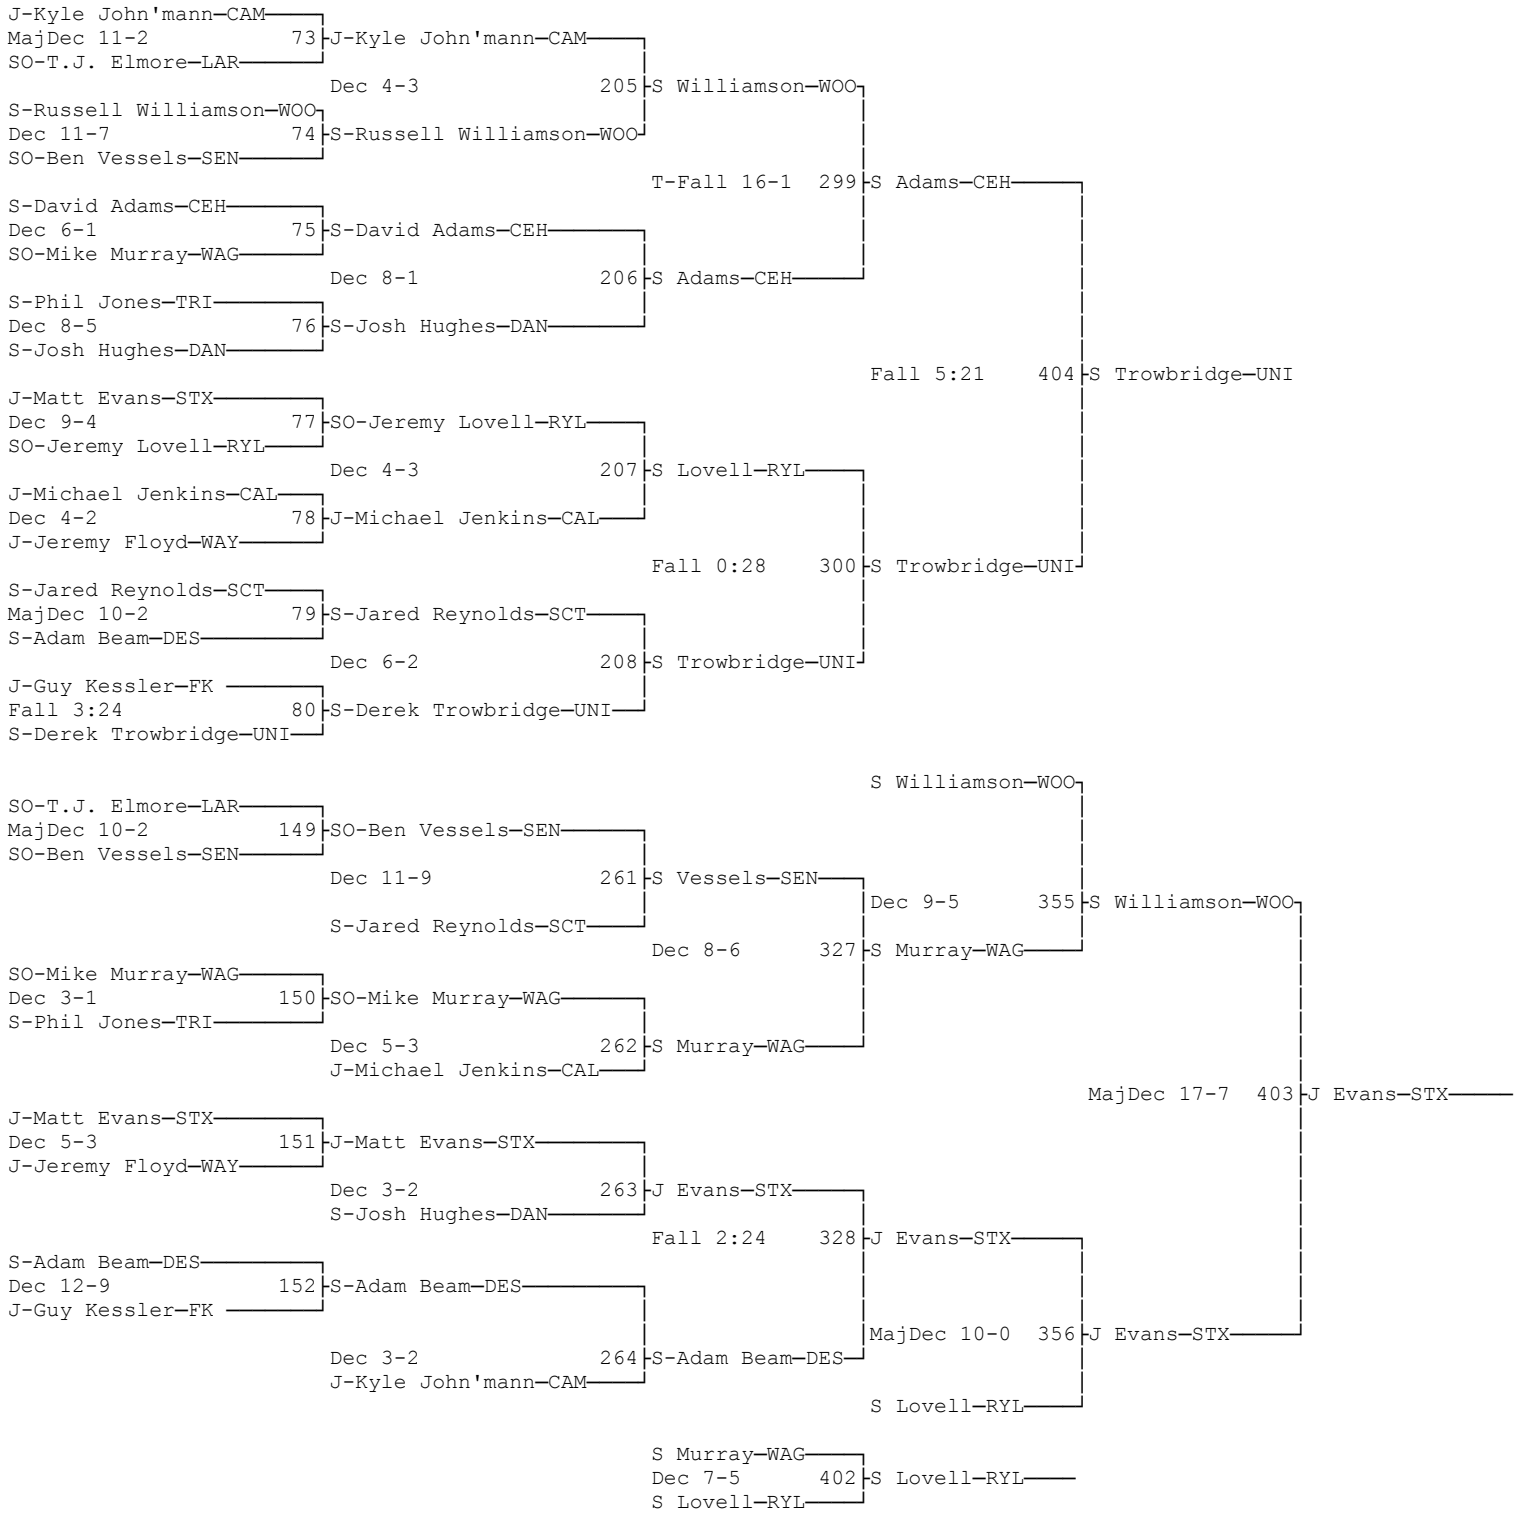

2000 KHSAA State Wrestling, Frankfort, KY
February 18-19, 2000

Place	Score	Name
1	145.5	Woodford County
2	143.0	St. Xavier
3	117.0	Larue County
4	105.5	Campbell County
5	92.0	Henry Clay
6	87.0	Union County
7	65.0	Trinity (Lou)
8	62.0	Simon Kenton
9	61.0	Sheldon Clark
10	59.0	Scott
11	47.0	Hopkinsville
12	43.5	Wayne County
13	42.5	Central Hardin
14	38.5	Valley
15	38.0	Seneca
16	36.0	North Hardin
17	33.5	Ryle
18	32.5	Conner
19	32.0	Dixie Heights
20	31.5	Perry County Central
21	29.0	Fern Creek
22	27.5	Paul Dunbar
23	25.5	Christian County
24	25.0	South Oldham
25	23.0	Oldham County
26	18.0	Johnson Central
27	16.0	Harrison County
	16.0	Tates Creek
29	15.0	Caldwell County
	15.0	Kentucky Country Day
31	14.0	Paducah Tilghman
	14.0	Fort Campbell
33	11.0	Fairdale

2000 KHSAA State Wrestling, Frankfort, KY
February 18-19, 2000

Place	Score	Name
34	9.5	Ballard
35	8.0	DeSales
	8.0	McCreary Central
37	6.0	Waggener
	6.0	Prestonsburg
39	5.0	Western
40	4.0	Pleasure Ridge Park
	4.0	Fort Knox
	4.0	Doss
	4.0	Whitley County
44	3.0	Atherton
45	2.0	Moore
	2.0	Anderson County
	2.0	Bryan Station
	2.0	Danville
49	0.0	Shawnee
	0.0	Southern
	0.0	Central
	0.0	KY School F/T Blind
	0.0	Jeffersontown
	0.0	McLean County
	0.0	Campbellsville
	0.0	Webster County
	0.0	Holmes
	0.0	Holy Cross (Cov)
	0.0	Millersburg Military
	0.0	Scott County
	0.0	Frankfort
	0.0	Franklin County
	0.0	Lafayette
	0.0	Western Hills
	0.0	East Carter
	0.0	Oneida Baptist

February 18-19, 2000

Wt Class: 145

2000 KHSAA State Wrestling, Frankfort, KY

February 18-19, 2000

Wt Class: 152

2000 KHSAA State Wrestling, Frankfort, KY

February 18-19, 2000

Wt Class: 160

2000 KHSAA State Wrestling, Frankfort, KY
February 18-19, 2000
Wt Class: 171

2000 KHSAA State Wrestling, Frankfort, KY

February 18-19, 2000

Wt Class: 189

2000 KHSAA State Wrestling, Frankfort, KY
February 18-19, 2000
Wt Class: 215