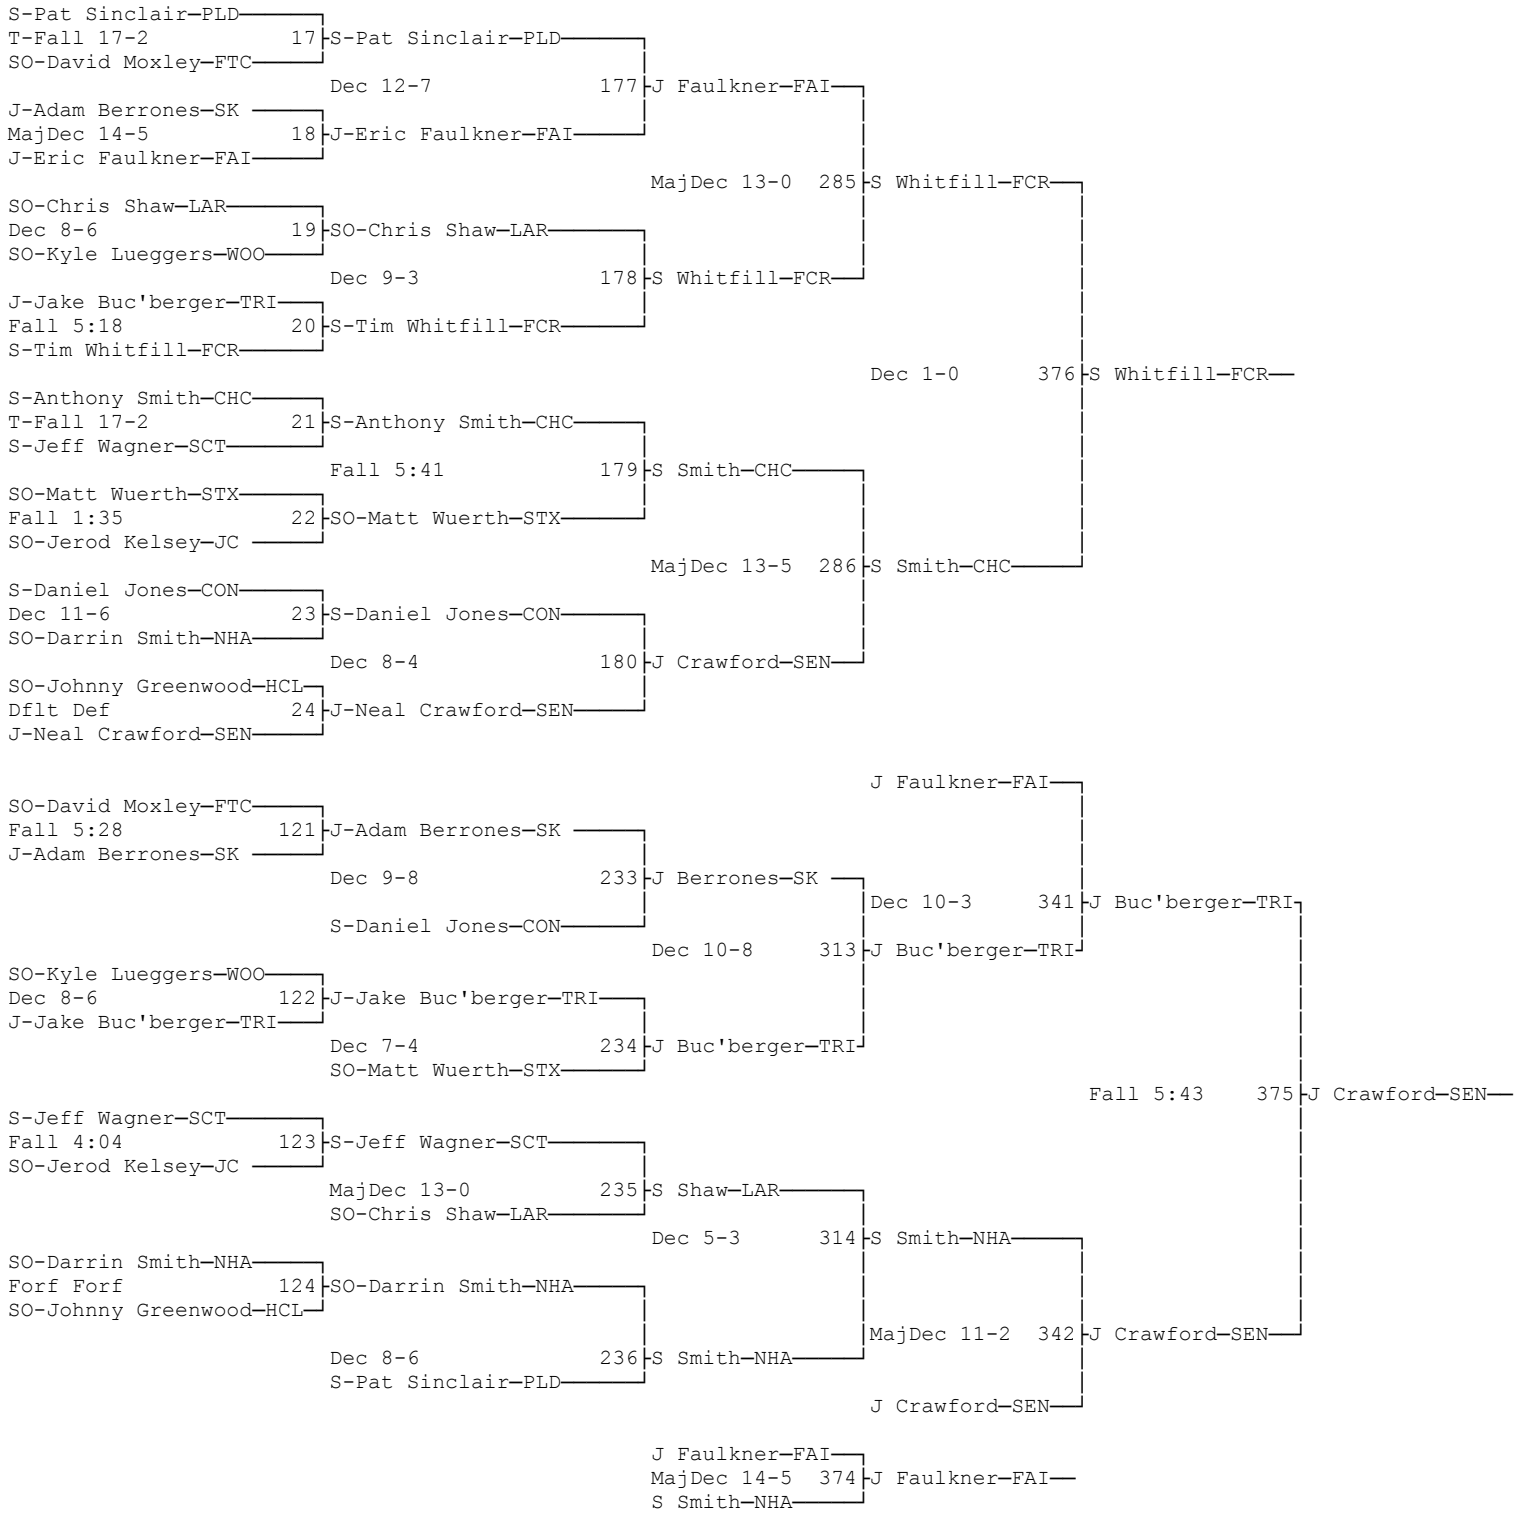

2000 KHSAA State Wrestling, Frankfort, KY
February 18-19, 2000

Place	Score	Name
1	145.5	Woodford County
2	143.0	St. Xavier
3	117.0	Larue County
4	105.5	Campbell County
5	92.0	Henry Clay
6	87.0	Union County
7	65.0	Trinity (Lou)
8	62.0	Simon Kenton
9	61.0	Sheldon Clark
10	59.0	Scott
11	47.0	Hopkinsville
12	43.5	Wayne County
13	42.5	Central Hardin
14	38.5	Valley
15	38.0	Seneca
16	36.0	North Hardin
17	33.5	Ryle
18	32.5	Conner
19	32.0	Dixie Heights
20	31.5	Perry County Central
21	29.0	Fern Creek
22	27.5	Paul Dunbar
23	25.5	Christian County
24	25.0	South Oldham
25	23.0	Oldham County
26	18.0	Johnson Central
27	16.0	Harrison County
	16.0	Tates Creek
29	15.0	Caldwell County
	15.0	Kentucky Country Day
31	14.0	Paducah Tilghman
	14.0	Fort Campbell
33	11.0	Fairdale

2000 KHSAA State Wrestling, Frankfort, KY
February 18-19, 2000

Place	Score	Name
34	9.5	Ballard
35	8.0	DeSales
	8.0	McCreary Central
37	6.0	Waggener
	6.0	Prestonsburg
39	5.0	Western
40	4.0	Pleasure Ridge Park
	4.0	Fort Knox
	4.0	Doss
	4.0	Whitley County
44	3.0	Atherton
45	2.0	Moore
	2.0	Anderson County
	2.0	Bryan Station
	2.0	Danville
49	0.0	Shawnee
	0.0	Southern
	0.0	Central
	0.0	KY School F/T Blind
	0.0	Jeffersontown
	0.0	McLean County
	0.0	Campbellsville
	0.0	Webster County
	0.0	Holmes
	0.0	Holy Cross (Cov)
	0.0	Millersburg Military
	0.0	Scott County
	0.0	Frankfort
	0.0	Franklin County
	0.0	Lafayette
	0.0	Western Hills
	0.0	East Carter
	0.0	Oneida Baptist

2000 KHSAA State Wrestling, Frankfort, KY
February 18-19, 2000

Place	Score	Name
	0.0	Paul Blazer
	0.0	Pike County Central
69	1.0	Eastern

2000 KHSAA State Wrestling, Frankfort, KY
February 18-19, 2000
Wt Class: 103

2000 KHSAA State Wrestling, Frankfort, KY

February 18-19, 2000

Wt Class: 112

2000 KHSAA State Wrestling, Frankfort, KY

February 18-19, 2000

Wt Class: 119

2000 KHSAA State Wrestling, Frankfort, KY

February 18-19, 2000