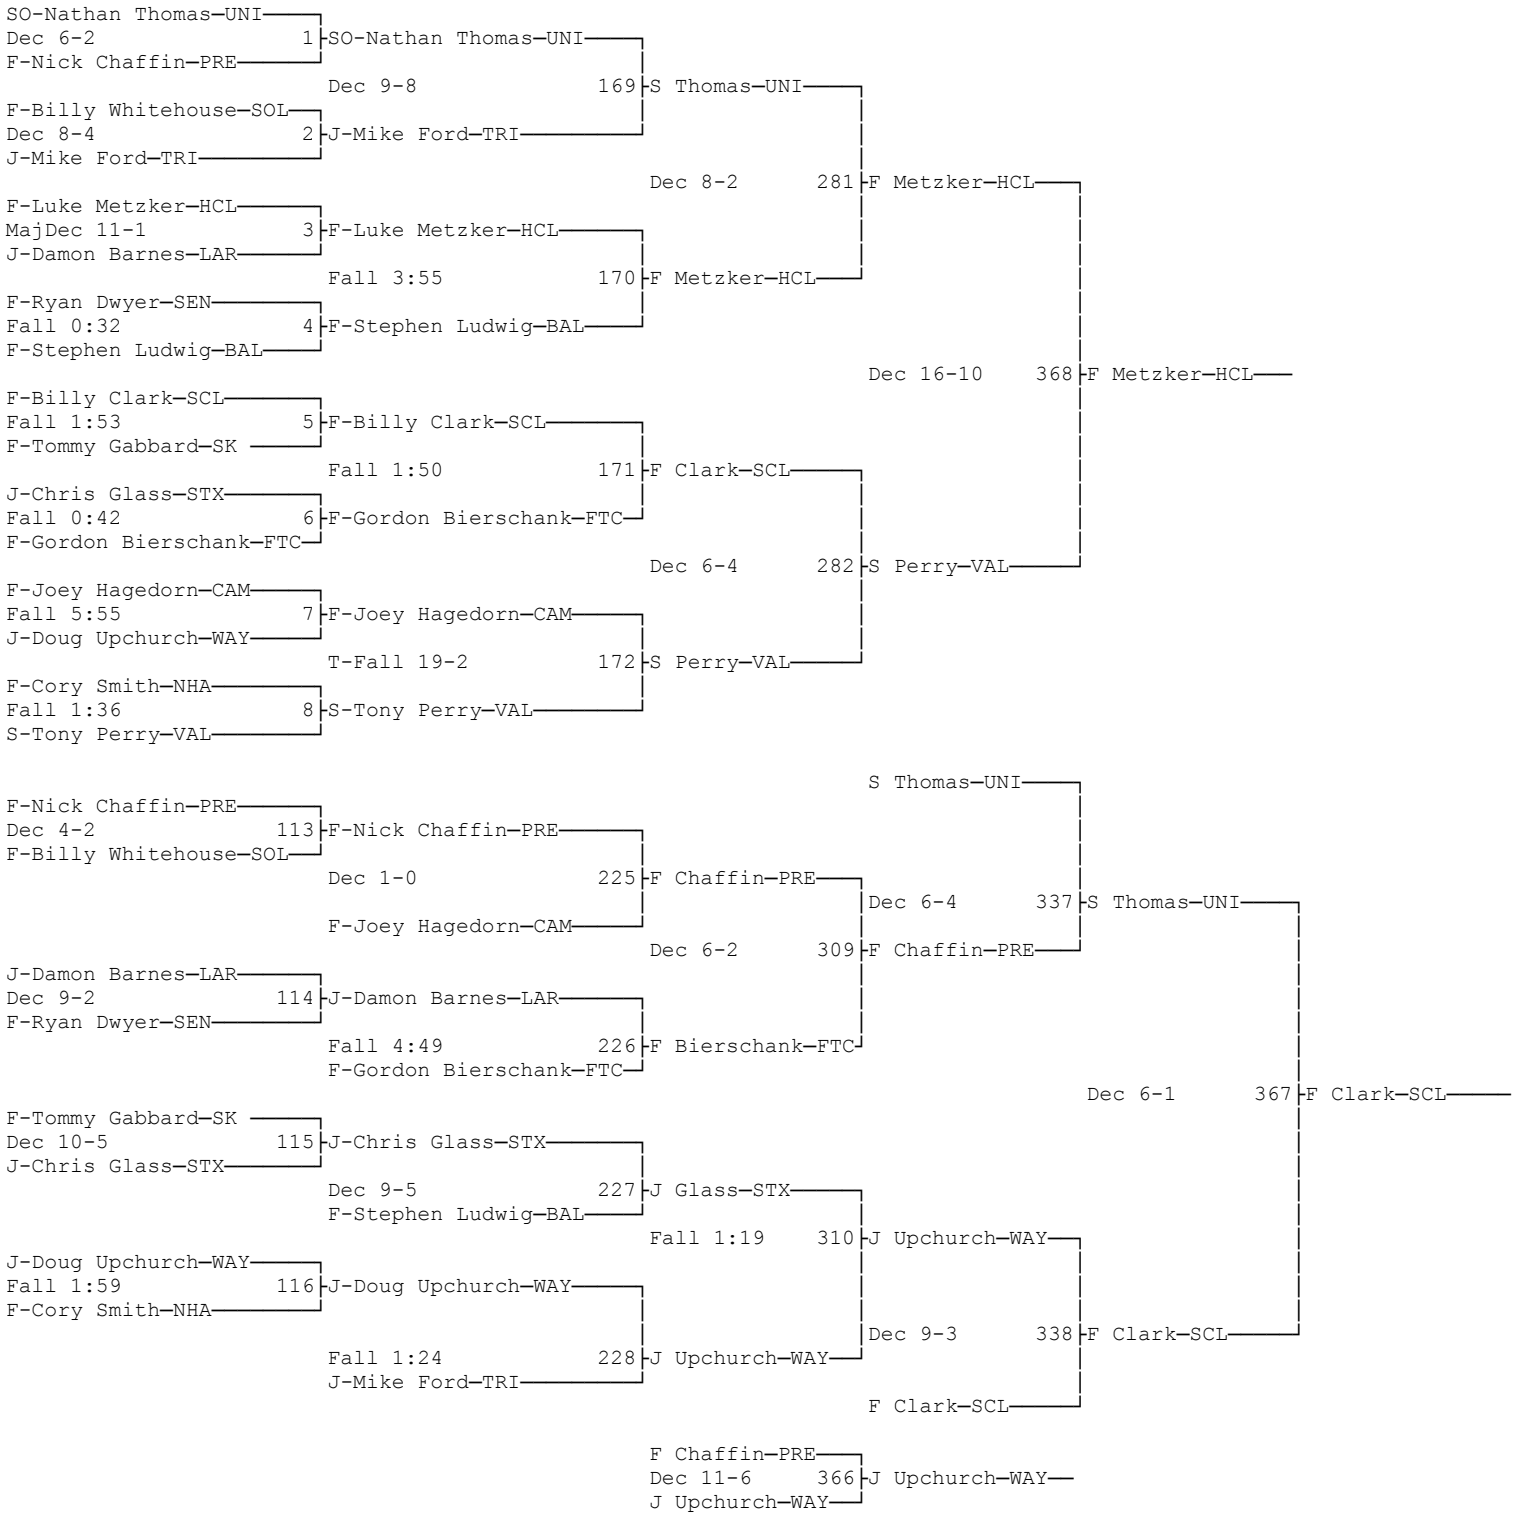

2000 KHSAA State Wrestling, Frankfort, KY
February 18-19, 2000

Place	Score	Name
1	145.5	Woodford County
2	143.0	St. Xavier
3	117.0	Larue County
4	105.5	Campbell County
5	92.0	Henry Clay
6	87.0	Union County
7	65.0	Trinity (Lou)
8	62.0	Simon Kenton
9	61.0	Sheldon Clark
10	59.0	Scott
11	47.0	Hopkinsville
12	43.5	Wayne County
13	42.5	Central Hardin
14	38.5	Valley
15	38.0	Seneca
16	36.0	North Hardin
17	33.5	Ryle
18	32.5	Conner
19	32.0	Dixie Heights
20	31.5	Perry County Central
21	29.0	Fern Creek
22	27.5	Paul Dunbar
23	25.5	Christian County
24	25.0	South Oldham
25	23.0	Oldham County
26	18.0	Johnson Central
27	16.0	Harrison County
	16.0	Tates Creek
29	15.0	Caldwell County
	15.0	Kentucky Country Day
31	14.0	Paducah Tilghman
	14.0	Fort Campbell
33	11.0	Fairdale

2000 KHSAA State Wrestling, Frankfort, KY
February 18-19, 2000

Place	Score	Name
34	9.5	Ballard
35	8.0	DeSales
	8.0	McCreary Central
37	6.0	Waggener
	6.0	Prestonsburg
39	5.0	Western
40	4.0	Pleasure Ridge Park
	4.0	Fort Knox
	4.0	Doss
	4.0	Whitley County
44	3.0	Atherton
45	2.0	Moore
	2.0	Anderson County
	2.0	Bryan Station
	2.0	Danville
49	0.0	Shawnee
	0.0	Southern
	0.0	Central
	0.0	KY School F/T Blind
	0.0	Jeffersontown
	0.0	McLean County
	0.0	Campbellsville
	0.0	Webster County
	0.0	Holmes
	0.0	Holy Cross (Cov)
	0.0	Millersburg Military
	0.0	Scott County
	0.0	Frankfort
	0.0	Franklin County
	0.0	Lafayette
	0.0	Western Hills
	0.0	East Carter
	0.0	Oneida Baptist

2000 KHSAA State Wrestling, Frankfort, KY
February 18-19, 2000

Place	Score	Name
	0.0	Paul Blazer
	0.0	Pike County Central
69	1.0	Eastern

2000 KHSAA State Wrestling, Frankfort, KY
February 18-19, 2000
Wt Class: 103