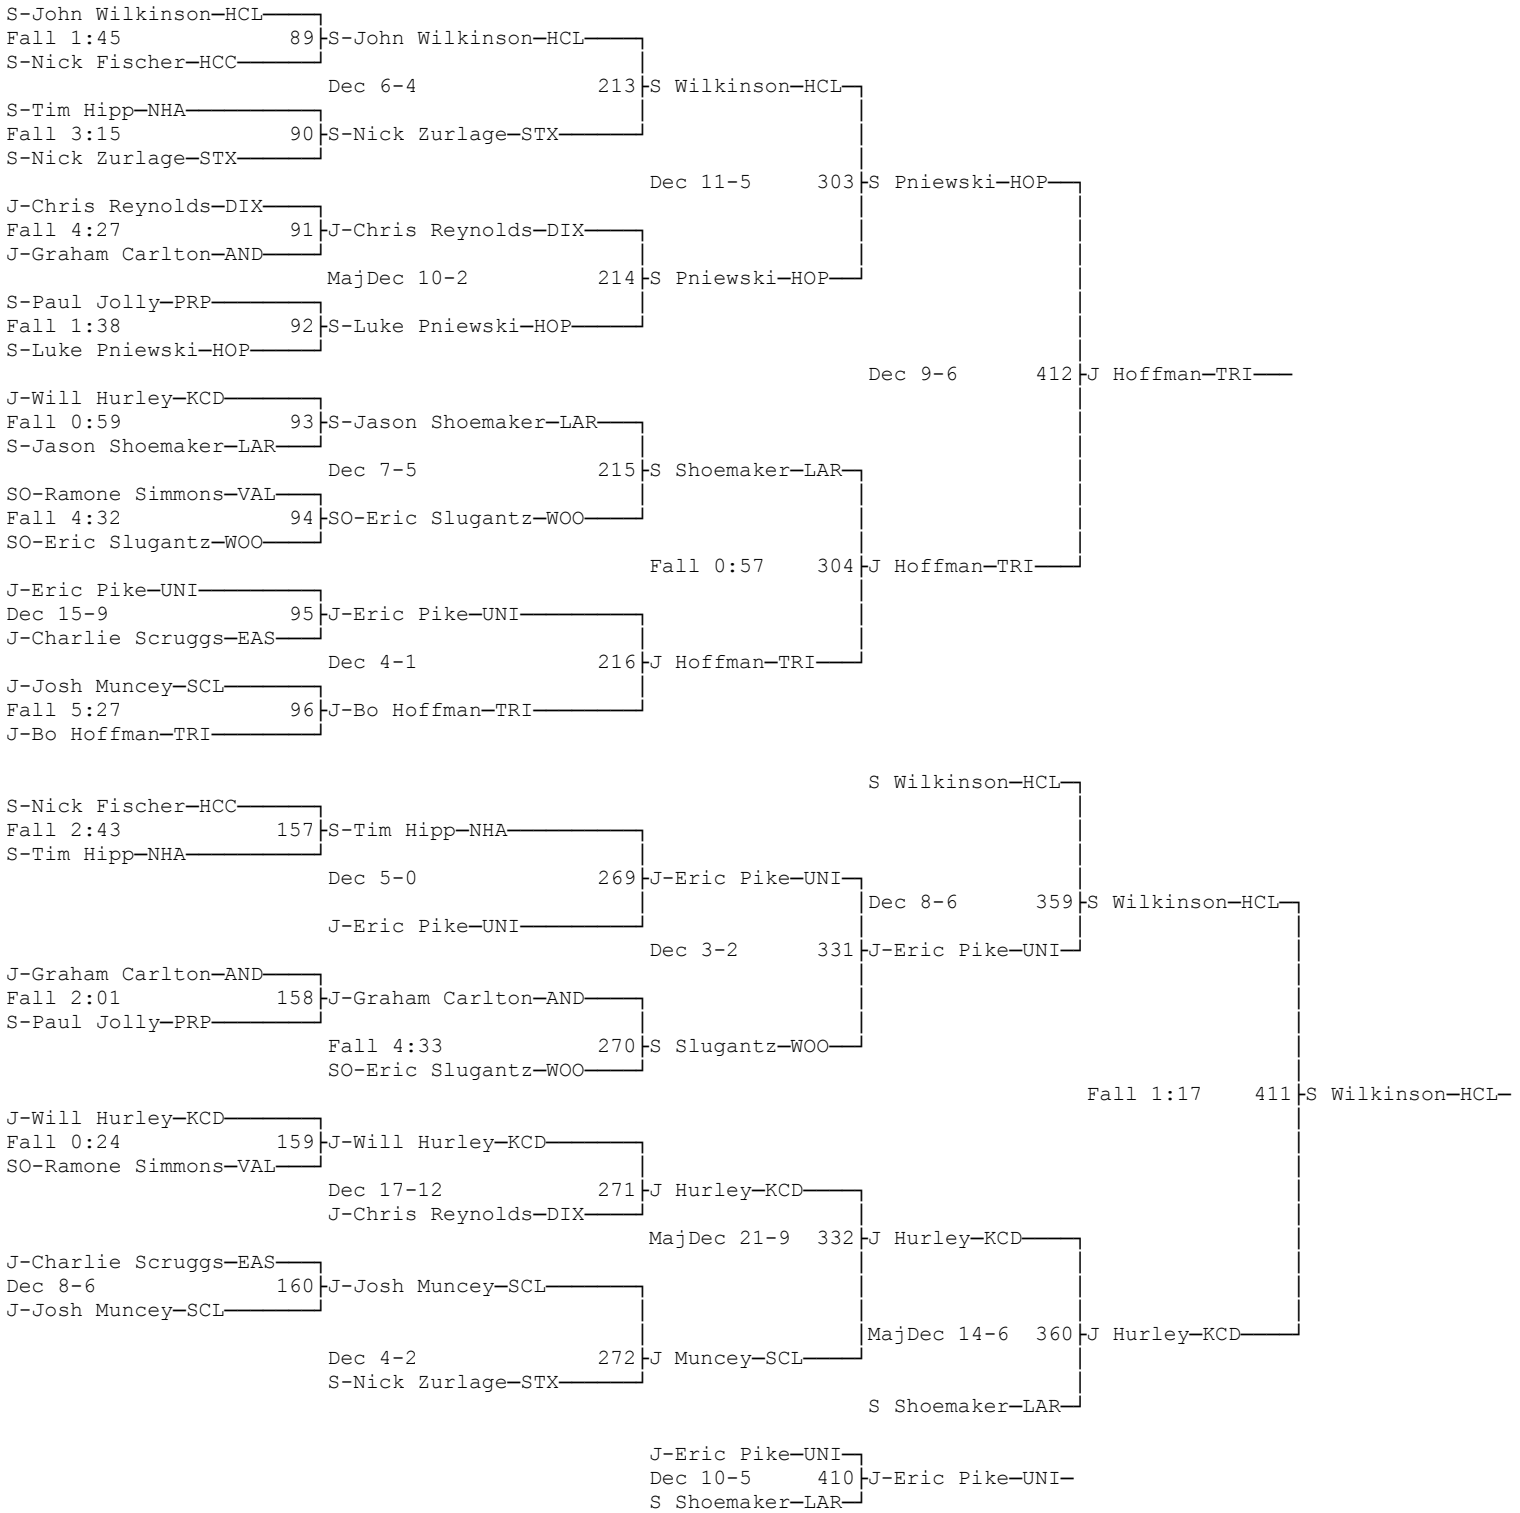

2000 KHSAA State Wrestling, Frankfort, KY
February 18-19, 2000

Place	Score	Name
1	145.5	Woodford County
2	143.0	St. Xavier
3	117.0	Larue County
4	105.5	Campbell County
5	92.0	Henry Clay
6	87.0	Union County
7	65.0	Trinity (Lou)
8	62.0	Simon Kenton
9	61.0	Sheldon Clark
10	59.0	Scott
11	47.0	Hopkinsville
12	43.5	Wayne County
13	42.5	Central Hardin
14	38.5	Valley
15	38.0	Seneca
16	36.0	North Hardin
17	33.5	Ryle
18	32.5	Conner
19	32.0	Dixie Heights
20	31.5	Perry County Central
21	29.0	Fern Creek
22	27.5	Paul Dunbar
23	25.5	Christian County
24	25.0	South Oldham
25	23.0	Oldham County
26	18.0	Johnson Central
27	16.0	Harrison County
	16.0	Tates Creek
29	15.0	Caldwell County
	15.0	Kentucky Country Day
31	14.0	Paducah Tilghman
	14.0	Fort Campbell
33	11.0	Fairdale

2000 KHSAA State Wrestling, Frankfort, KY
February 18-19, 2000

Place	Score	Name
34	9.5	Ballard
35	8.0	DeSales
	8.0	McCreary Central
37	6.0	Waggener
	6.0	Prestonsburg
39	5.0	Western
40	4.0	Pleasure Ridge Park
	4.0	Fort Knox
	4.0	Doss
	4.0	Whitley County
44	3.0	Atherton
45	2.0	Moore
	2.0	Anderson County
	2.0	Bryan Station
	2.0	Danville
49	0.0	Shawnee
	0.0	Southern
	0.0	Central
	0.0	KY School F/T Blind
	0.0	Jeffersontown
	0.0	McLean County
	0.0	Campbellsville
	0.0	Webster County
	0.0	Holmes
	0.0	Holy Cross (Cov)
	0.0	Millersburg Military
	0.0	Scott County
	0.0	Frankfort
	0.0	Franklin County
	0.0	Lafayette
	0.0	Western Hills
	0.0	East Carter
	0.0	Oneida Baptist

February 18-19, 2000

Wt Class: 145

2000 KHSAA State Wrestling, Frankfort, KY

February 18-19, 2000

Wt Class: 152

2000 KHSAA State Wrestling, Frankfort, KY

February 18-19, 2000

Wt Class: 160

2000 KHSAA State Wrestling, Frankfort, KY
February 18-19, 2000
Wt Class: 171

2000 KHSAA State Wrestling, Frankfort, KY

February 18-19, 2000

Wt Class: 189

2000 KHSAA State Wrestling, Frankfort, KY
February 18-19, 2000
Wt Class: 215