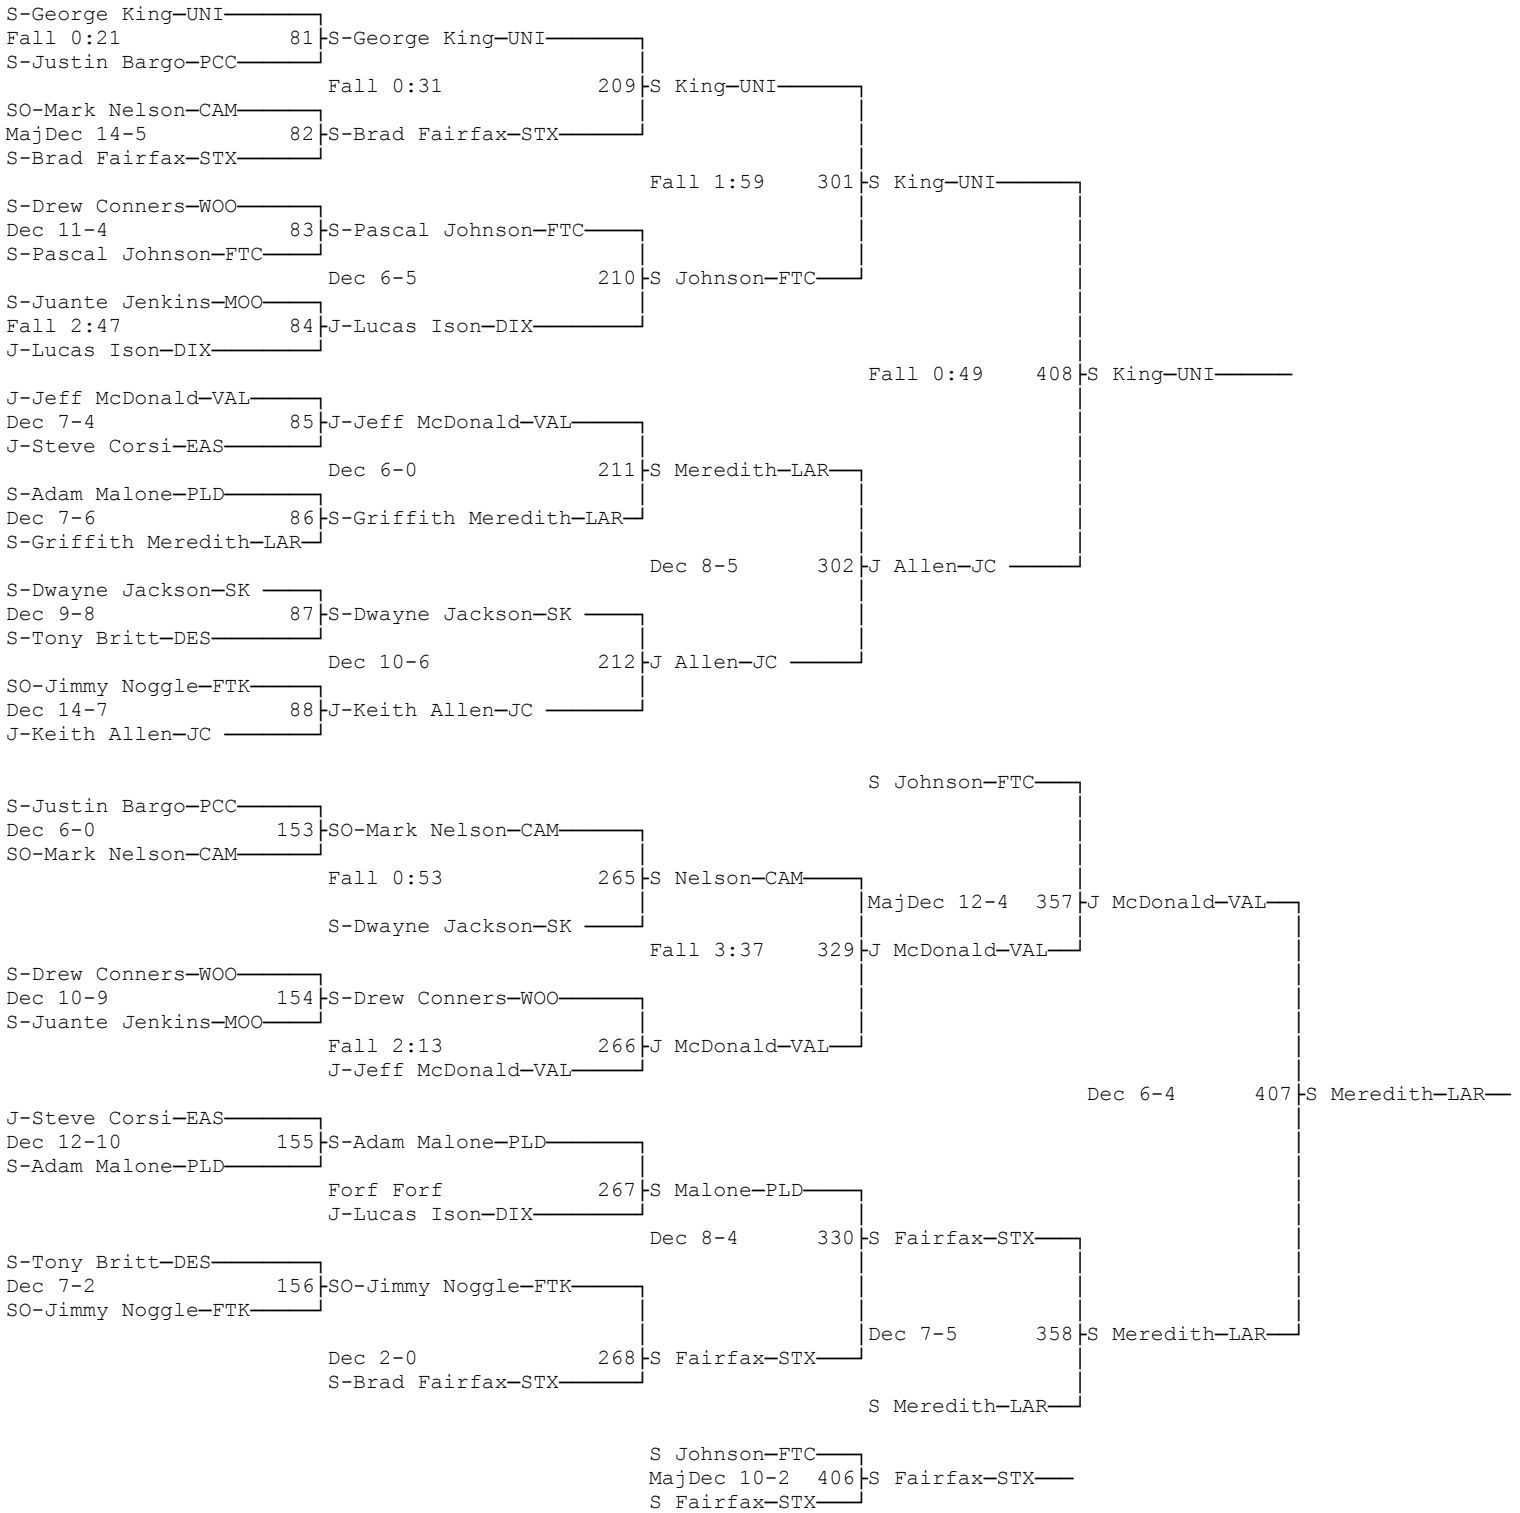

2000 KHSAA State Wrestling, Frankfort, KY
February 18-19, 2000

Place	Score	Name
1	145.5	Woodford County
2	143.0	St. Xavier
3	117.0	Larue County
4	105.5	Campbell County
5	92.0	Henry Clay
6	87.0	Union County
7	65.0	Trinity (Lou)
8	62.0	Simon Kenton
9	61.0	Sheldon Clark
10	59.0	Scott
11	47.0	Hopkinsville
12	43.5	Wayne County
13	42.5	Central Hardin
14	38.5	Valley
15	38.0	Seneca
16	36.0	North Hardin
17	33.5	Ryle
18	32.5	Conner
19	32.0	Dixie Heights
20	31.5	Perry County Central
21	29.0	Fern Creek
22	27.5	Paul Dunbar
23	25.5	Christian County
24	25.0	South Oldham
25	23.0	Oldham County
26	18.0	Johnson Central
27	16.0	Harrison County
	16.0	Tates Creek
29	15.0	Caldwell County
	15.0	Kentucky Country Day
31	14.0	Paducah Tilghman
	14.0	Fort Campbell
33	11.0	Fairdale

2000 KHSAA State Wrestling, Frankfort, KY
February 18-19, 2000

Place	Score	Name
34	9.5	Ballard
35	8.0	DeSales
	8.0	McCreary Central
37	6.0	Waggener
	6.0	Prestonsburg
39	5.0	Western
40	4.0	Pleasure Ridge Park
	4.0	Fort Knox
	4.0	Doss
	4.0	Whitley County
44	3.0	Atherton
45	2.0	Moore
	2.0	Anderson County
	2.0	Bryan Station
	2.0	Danville
49	0.0	Shawnee
	0.0	Southern
	0.0	Central
	0.0	KY School F/T Blind
	0.0	Jeffersontown
	0.0	McLean County
	0.0	Campbellsville
	0.0	Webster County
	0.0	Holmes
	0.0	Holy Cross (Cov)
	0.0	Millersburg Military
	0.0	Scott County
	0.0	Frankfort
	0.0	Franklin County
	0.0	Lafayette
	0.0	Western Hills
	0.0	East Carter
	0.0	Oneida Baptist

February 18-19, 2000

Wt Class: 145

2000 KHSAA State Wrestling, Frankfort, KY

February 18-19, 2000

Wt Class: 152

2000 KHSAA State Wrestling, Frankfort, KY

February 18-19, 2000

Wt Class: 160

2000 KHSAA State Wrestling, Frankfort, KY
February 18-19, 2000
Wt Class: 171

2000 KHSAA State Wrestling, Frankfort, KY

February 18-19, 2000

Wt Class: 189

2000 KHSAA State Wrestling, Frankfort, KY
February 18-19, 2000
Wt Class: 215