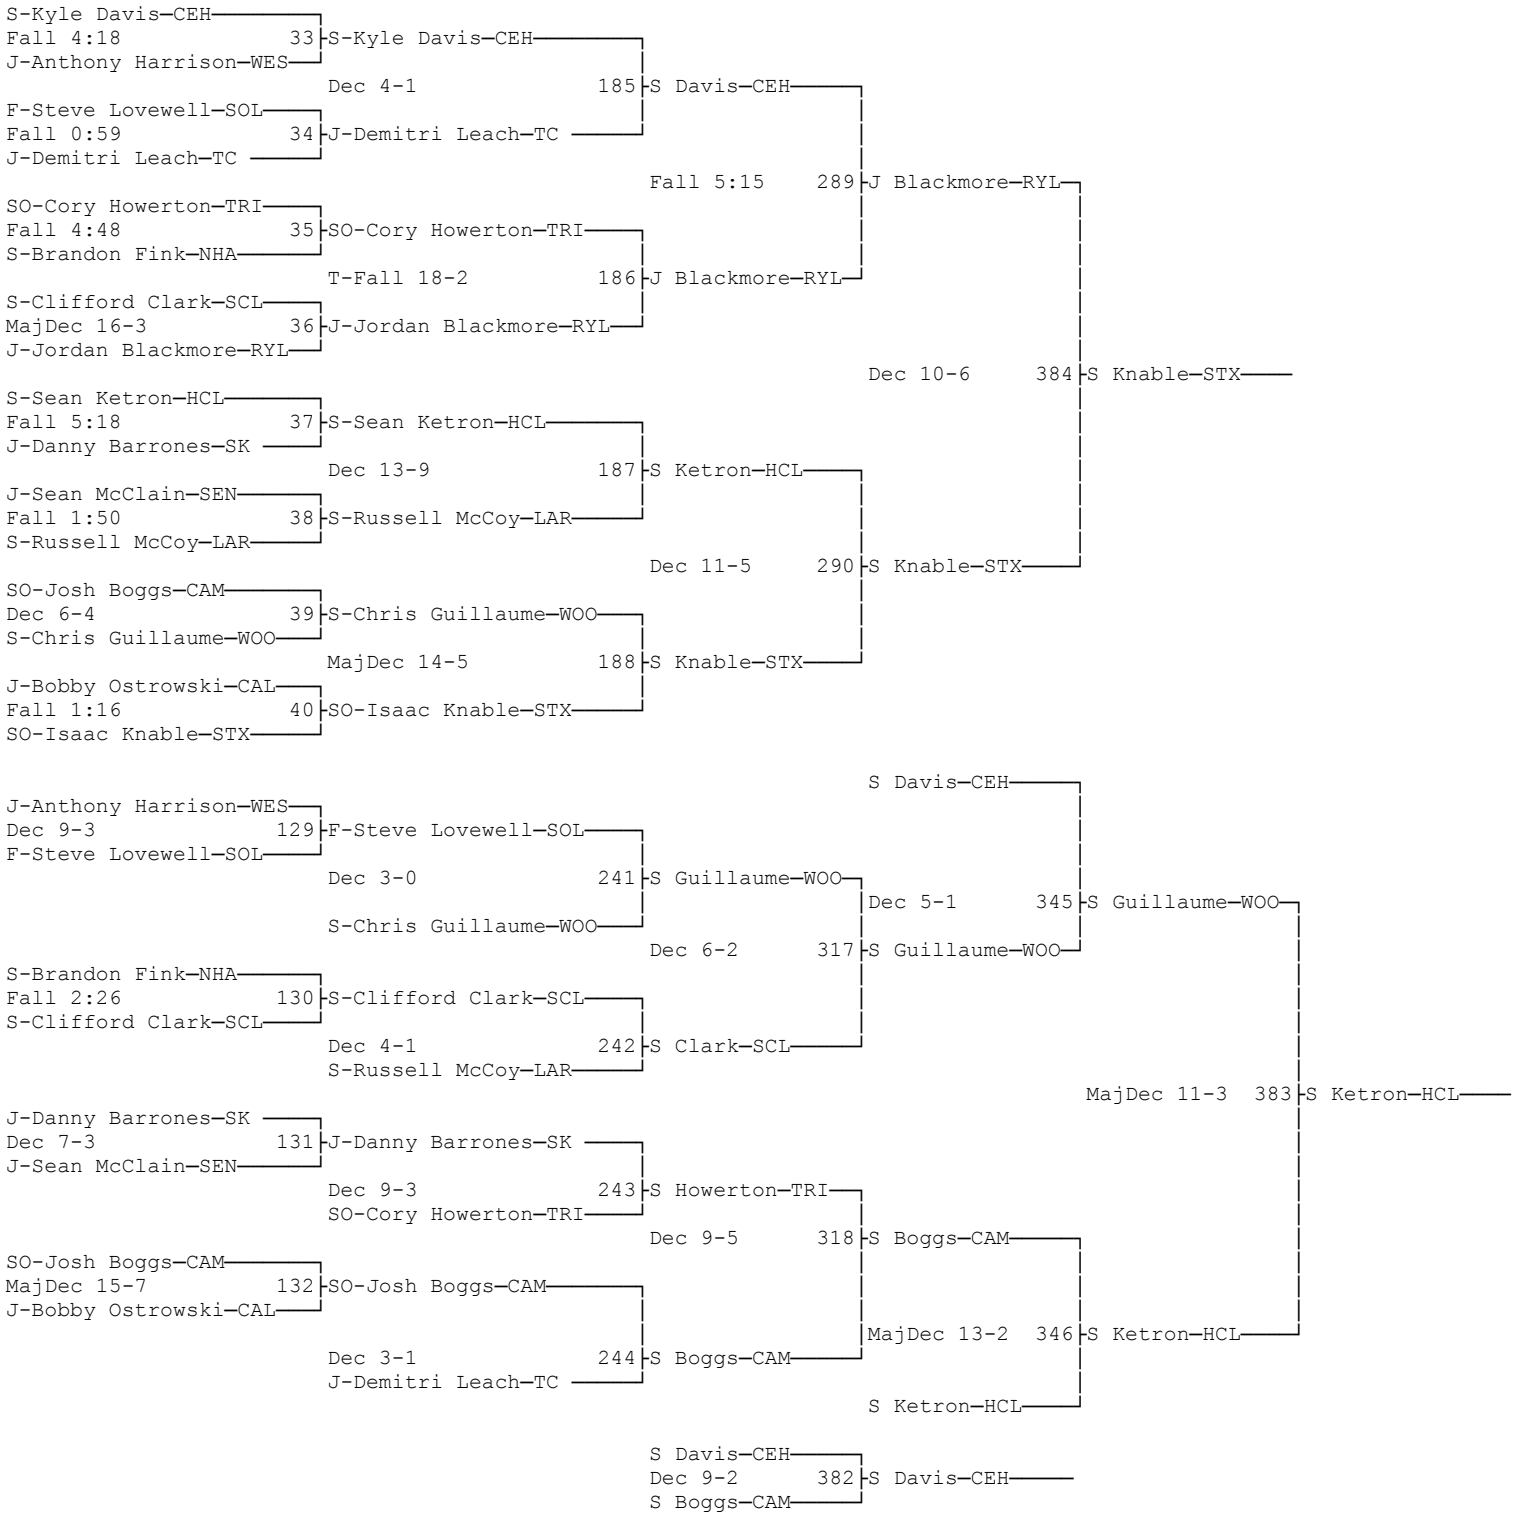

2000 KHSAA State Wrestling, Frankfort, KY

February 18-19, 2000

Wt Class: 130