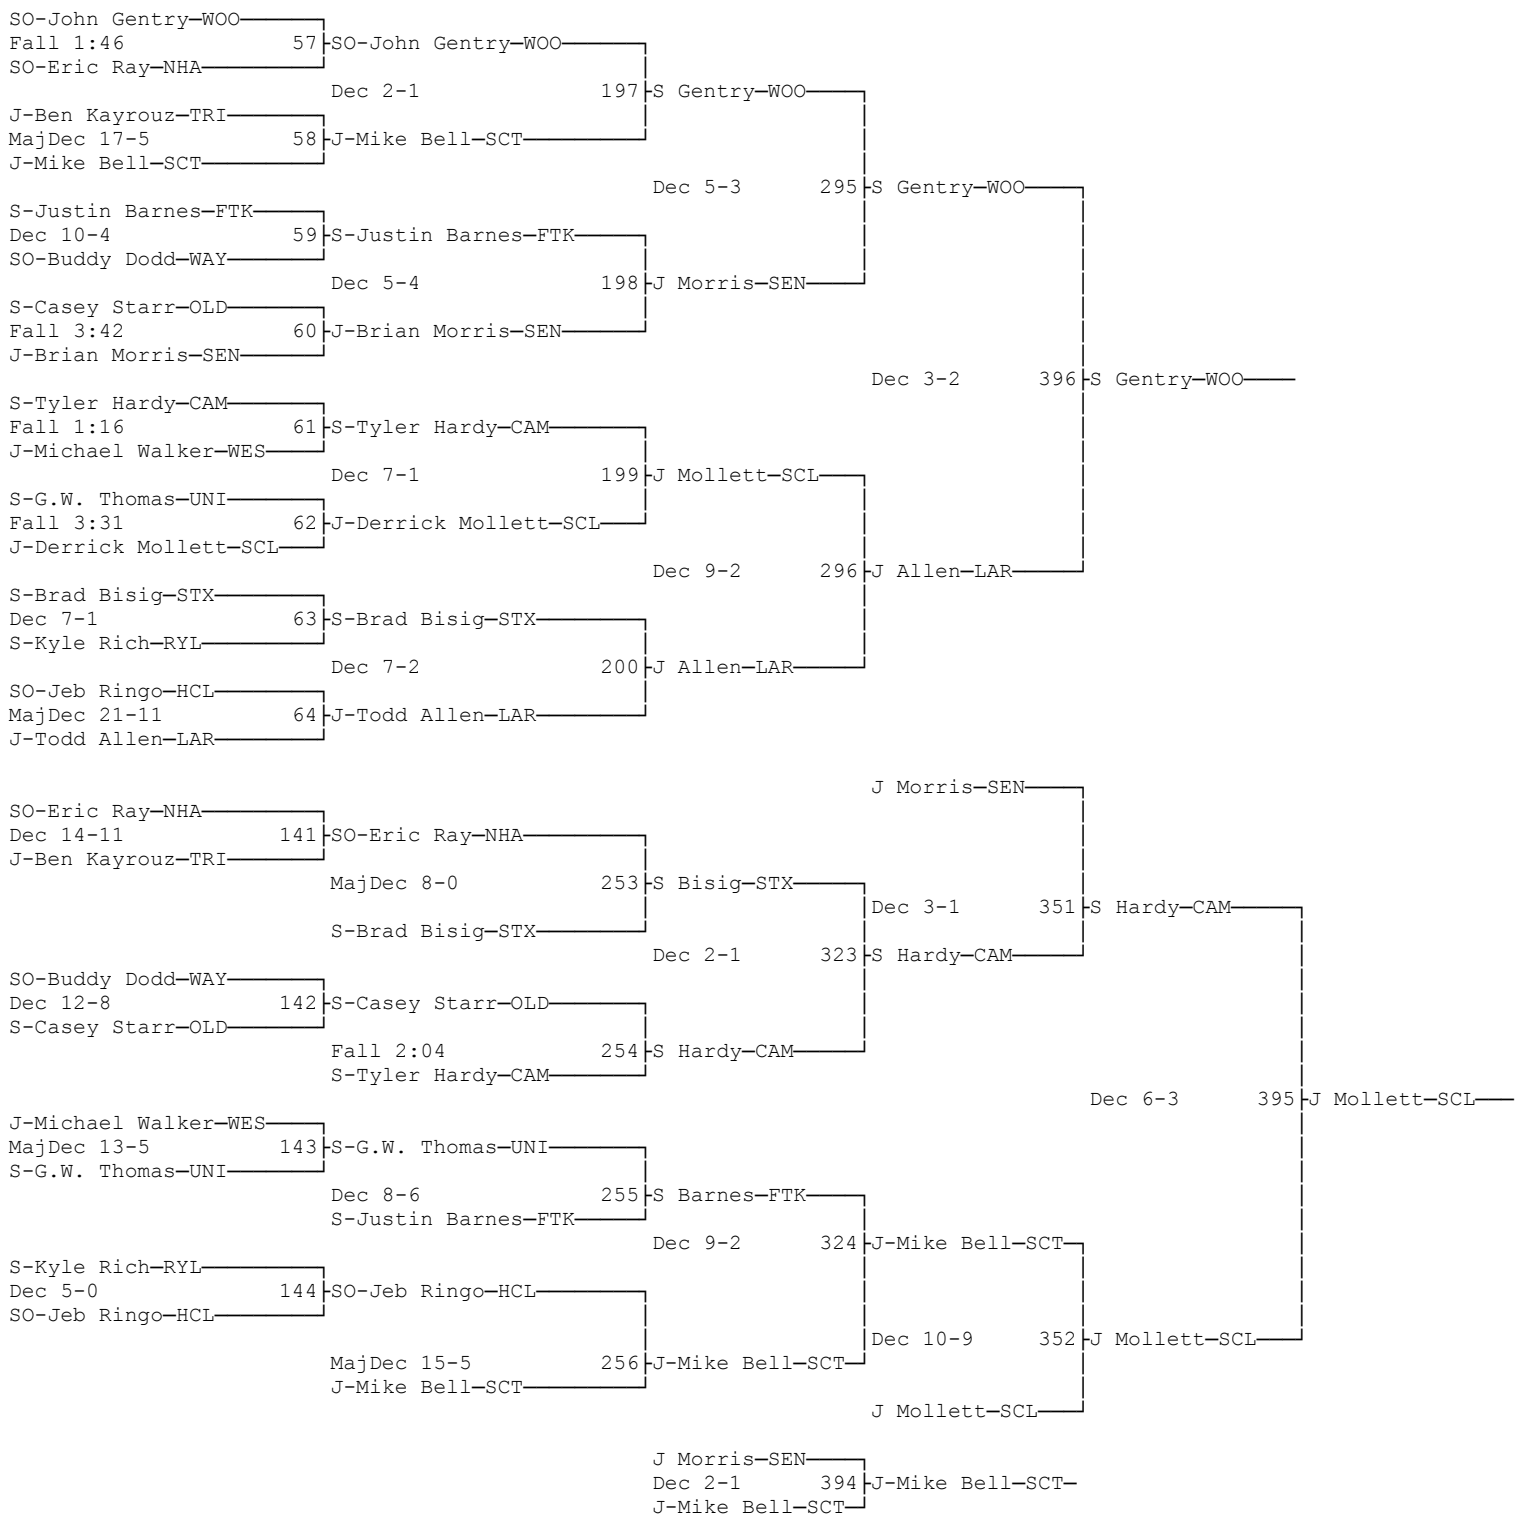

2000 KHSAA State Wrestling, Frankfort, KY
February 18-19, 2000

Place	Score	Name
1	145.5	Woodford County
2	143.0	St. Xavier
3	117.0	Larue County
4	105.5	Campbell County
5	92.0	Henry Clay
6	87.0	Union County
7	65.0	Trinity (Lou)
8	62.0	Simon Kenton
9	61.0	Sheldon Clark
10	59.0	Scott
11	47.0	Hopkinsville
12	43.5	Wayne County
13	42.5	Central Hardin
14	38.5	Valley
15	38.0	Seneca
16	36.0	North Hardin
17	33.5	Ryle
18	32.5	Conner
19	32.0	Dixie Heights
20	31.5	Perry County Central
21	29.0	Fern Creek
22	27.5	Paul Dunbar
23	25.5	Christian County
24	25.0	South Oldham
25	23.0	Oldham County
26	18.0	Johnson Central
27	16.0	Harrison County
	16.0	Tates Creek
29	15.0	Caldwell County
	15.0	Kentucky Country Day
31	14.0	Paducah Tilghman
	14.0	Fort Campbell
33	11.0	Fairdale

2000 KHSAA State Wrestling, Frankfort, KY
February 18-19, 2000

Place	Score	Name
34	9.5	Ballard
35	8.0	DeSales
	8.0	McCreary Central
37	6.0	Waggener
	6.0	Prestonsburg
39	5.0	Western
40	4.0	Pleasure Ridge Park
	4.0	Fort Knox
	4.0	Doss
	4.0	Whitley County
44	3.0	Atherton
45	2.0	Moore
	2.0	Anderson County
	2.0	Bryan Station
	2.0	Danville
49	0.0	Shawnee
	0.0	Southern
	0.0	Central
	0.0	KY School F/T Blind
	0.0	Jeffersontown
	0.0	McLean County
	0.0	Campbellsville
	0.0	Webster County
	0.0	Holmes
	0.0	Holy Cross (Cov)
	0.0	Millersburg Military
	0.0	Scott County
	0.0	Frankfort
	0.0	Franklin County
	0.0	Lafayette
	0.0	Western Hills
	0.0	East Carter
	0.0	Oneida Baptist

Wt Class: 125

2000 KHSAA State Wrestling, Frankfort, KY

February 18-19, 2000

Wt Class: 130

2000 KHSAA State Wrestling, Frankfort, KY

February 18-19, 2000

Wt Class: 140

2000 KHSAA State Wrestling, Frankfort, KY

February 18-19, 2000

Wt Class: 145

2000 KHSAA State Wrestling, Frankfort, KY

February 18-19, 2000

Wt Class: 152

2000 KHSAA State Wrestling, Frankfort, KY

February 18-19, 2000

Wt Class: 160