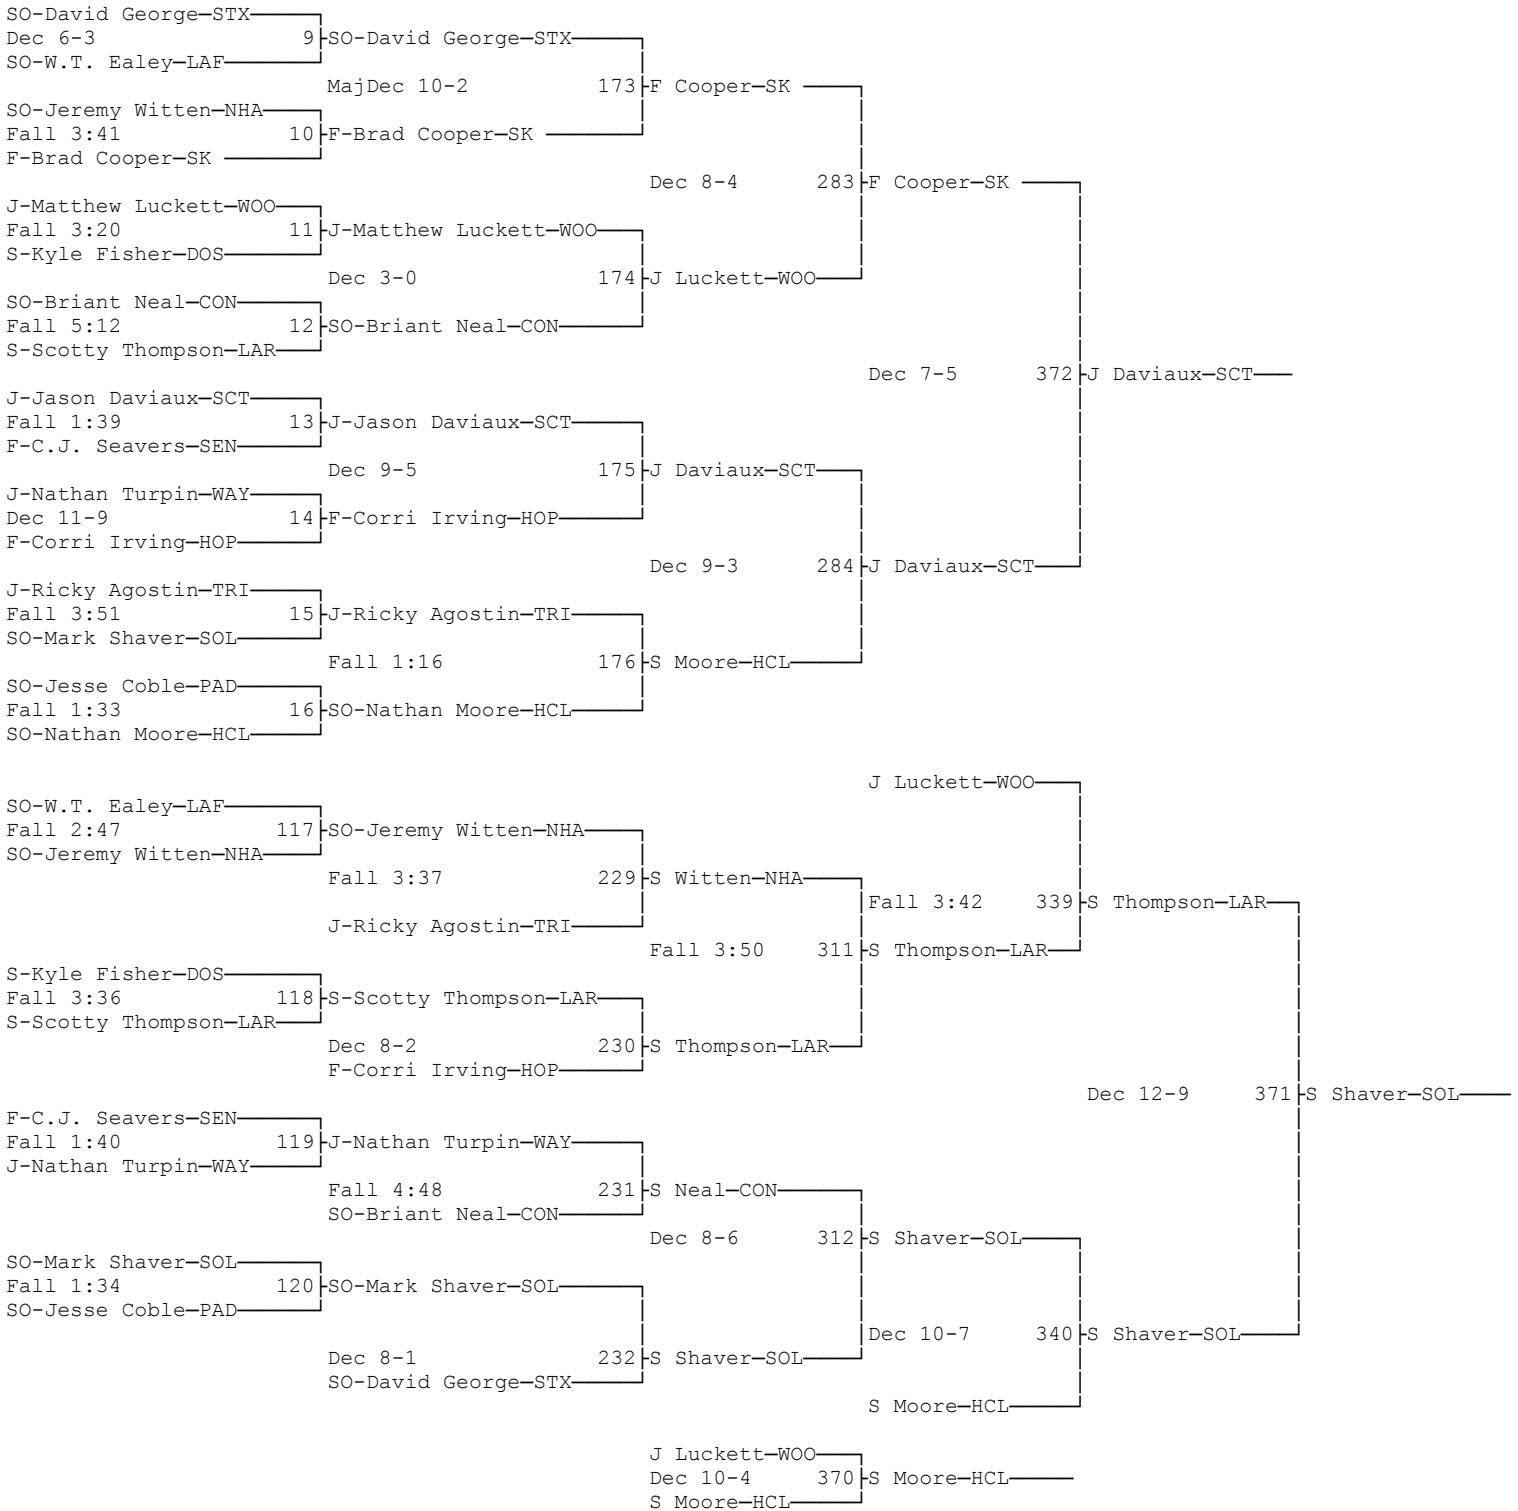

2000 KHSAA State Wrestling, Frankfort, KY
February 18-19, 2000

Place	Score	Name
1	145.5	Woodford County
2	143.0	St. Xavier
3	117.0	Larue County
4	105.5	Campbell County
5	92.0	Henry Clay
6	87.0	Union County
7	65.0	Trinity (Lou)
8	62.0	Simon Kenton
9	61.0	Sheldon Clark
10	59.0	Scott
11	47.0	Hopkinsville
12	43.5	Wayne County
13	42.5	Central Hardin
14	38.5	Valley
15	38.0	Seneca
16	36.0	North Hardin
17	33.5	Ryle
18	32.5	Conner
19	32.0	Dixie Heights
20	31.5	Perry County Central
21	29.0	Fern Creek
22	27.5	Paul Dunbar
23	25.5	Christian County
24	25.0	South Oldham
25	23.0	Oldham County
26	18.0	Johnson Central
27	16.0	Harrison County
	16.0	Tates Creek
29	15.0	Caldwell County
	15.0	Kentucky Country Day
31	14.0	Paducah Tilghman
	14.0	Fort Campbell
33	11.0	Fairdale

2000 KHSAA State Wrestling, Frankfort, KY
February 18-19, 2000

Place	Score	Name
34	9.5	Ballard
35	8.0	DeSales
	8.0	McCreary Central
37	6.0	Waggener
	6.0	Prestonsburg
39	5.0	Western
40	4.0	Pleasure Ridge Park
	4.0	Fort Knox
	4.0	Doss
	4.0	Whitley County
44	3.0	Atherton
45	2.0	Moore
	2.0	Anderson County
	2.0	Bryan Station
	2.0	Danville
49	0.0	Shawnee
	0.0	Southern
	0.0	Central
	0.0	KY School F/T Blind
	0.0	Jeffersontown
	0.0	McLean County
	0.0	Campbellsville
	0.0	Webster County
	0.0	Holmes
	0.0	Holy Cross (Cov)
	0.0	Millersburg Military
	0.0	Scott County
	0.0	Frankfort
	0.0	Franklin County
	0.0	Lafayette
	0.0	Western Hills
	0.0	East Carter
	0.0	Oneida Baptist

2000 KHSAA State Wrestling, Frankfort, KY
February 18-19, 2000

Place	Score	Name
	0.0	Paul Blazer
	0.0	Pike County Central
69	1.0	Eastern

2000 KHSAA State Wrestling, Frankfort, KY
February 18-19, 2000
Wt Class: 103

2000 KHSAA State Wrestling, Frankfort, KY

February 18-19, 2000

Wt Class: 112

2000 KHSAA State Wrestling, Frankfort, KY

February 18-19, 2000

Wt Class: 119

2000 KHSAA State Wrestling, Frankfort, KY

February 18-19, 2000